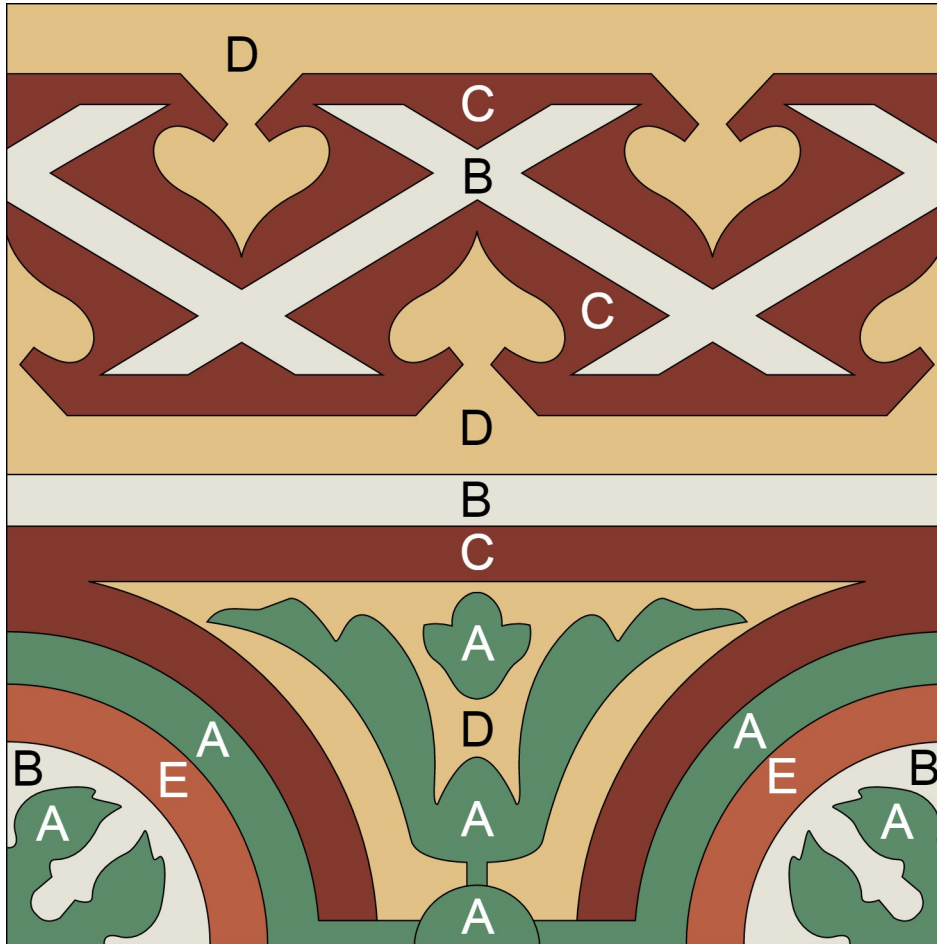

Colors:

- A** Monte Verde
SB-3005
- B** Straw
SB-7004
- C** White
SB-1000
- D** Bold Brick
SB-5003
- E** Henna
SB-5004

8" Square Cement Tile (20 x 20 cm)

Hand crafted to order in your choice of colors.

Average Delivery Time (for USA): 10-14 Weeks

Call for custom quotes.

Standard Thickness, 5/8" (16mm)

Also available: 9.5mm, 12mm, and up.

Villa Lagoon Tile

901 Commerce Drive, Unit 1-C
Gulf Shores, AL 36511 USA

www.villalagoontile.com

To Order:

1-251-968-3375

info@villalagoontile.com

Custom Cement Tile Color Map

Pattern: "Mas Equis Border Corner Edge"

Colors:

- A** Monte Verde
SB-3005
- B** White
SB-1000
- C** Bold Brick
SB-5003
- D** Straw
SB-7004
- E** Henna
SB-5004

8" Square Cement Tile (20 x 20 cm)

Hand crafted to order in your choice of colors.

Average Delivery Time (for USA): 10-14 Weeks

Call for custom quotes.

Standard Thickness, 5/8" (16mm)

Also available: 9.5mm, 12mm, and up.