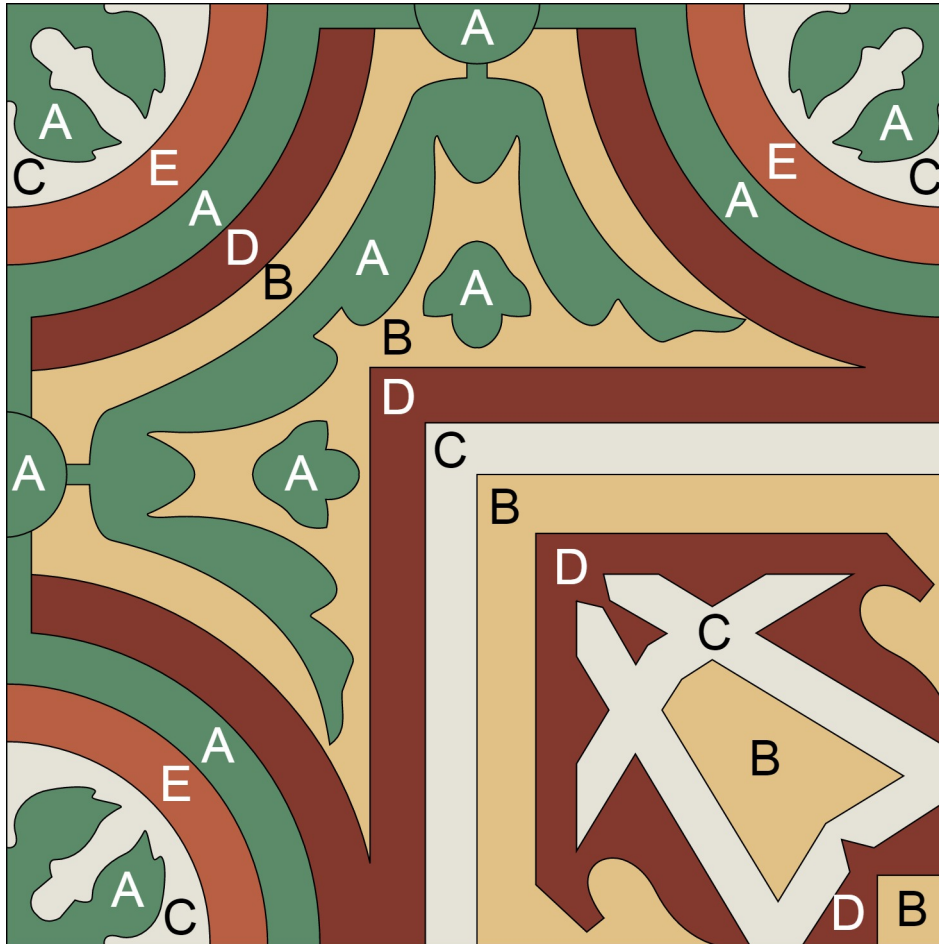

To Order:

1-251-968-3375

info@villalagoontile.com

Custom Cement Tile Color Map

Pattern: "Mas Equis Border Corner Exterior"

Colors:

A White
SB-1000

B Bold Brick
SB-5003

Also available: 9.5mm, 12mm, and up.

This document is Copyright Villa Lagoon Tile, All Rights Reserved.

Unauthorized use of this document is prohibited.

The name "Mas Equis Border Corner Exterior" used with this pattern is a trademark of Villa Lagoon Tile.

Colors:

- A** Monte Verde
SB-3005
- B** Straw
SB-7004
- C** White
SB-1000
- D** Bold Brick
SB-5003
- E** Henna
SB-5004

8" Square Cement Tile (20 x 20 cm)

Hand crafted to order in your choice of colors.

Average Delivery Time (for USA): 10-14 Weeks