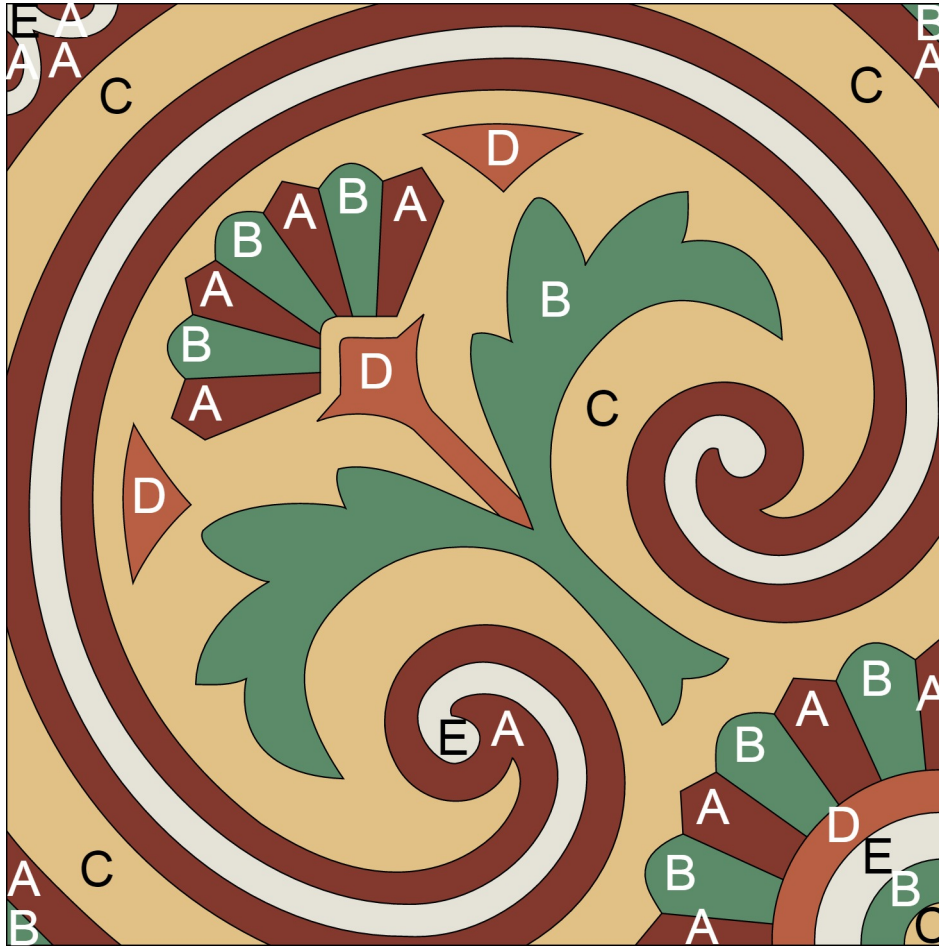

Colors:

A Bold Brick
SB-5003

B Monte Verde
SB-3005

C Straw
SB-7004

D Henna
SB-5004

E White
SB-1000

8" Square Cement Tile (20 x 20 cm)

Hand crafted to order in your choice of colors.

Colors:

- A** Monte Verde
SB-3005
- B** Straw
SB-7004
- C** White
SB-1000
- D** Bold Brick
SB-5003
- E** Henna
SB-5004

8" Square Cement Tile (20 x 20 cm)

Hand crafted to order in your choice of colors.

Average Delivery Time (for USA): 10-14 Weeks

info@villalagoontile.com

Custom Cement Tile Color Map

Pattern: "Mas Equis Border Corner Edge"

Colors:

- A** Monte Verde
SB-3005
- B** White
SB-1000
- C** Bold Brick
SB-5003
- D** Straw
SB-7004
- E** Henna
SB-5004

8" Square Cement Tile (20 x 20 cm)

Hand crafted to order in your choice of colors.

Average Delivery Time (for USA): 10-14 Weeks

Call for custom quotes.

Standard Thickness, 5/8" (16mm)

Also available: 9.5mm, 12mm, and up.