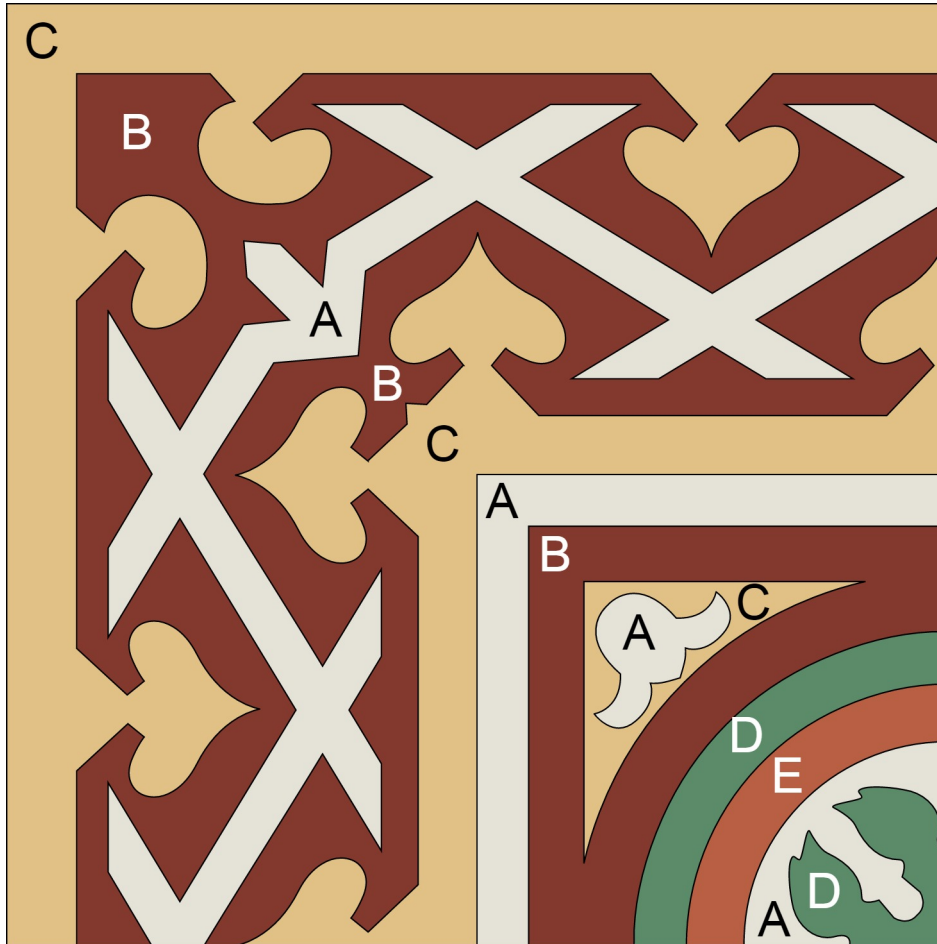

Colors:

A Bold Brick
SB-5003

B Monte Verde
SB-3005

C Straw
SB-7004

D Henna
SB-5004

E White
SB-1000

8" Square Cement Tile (20 x 20 cm)

Hand crafted to order in your choice of colors.

To Order:

1-251-968-3375

info@villalagoontile.com

Custom Cement Tile Color Map

Pattern: "Mas Equis Border Corner Exterior"

Colors:

A White
SB-1000

B Bold Brick
SB-5003

C Straw
SB-7004

D Monte Verde
SB-3005

E Henna
SB-5004

8" Square Cement Tile (20 x 20 cm)

Hand crafted to order in your choice of colors.

Average Delivery Time (for USA): 10-14 Weeks

Call for custom quotes.

Standard Thickness, 5/8" (16mm)

Also available: 9.5mm, 12mm, and up.

This document is Copyright Villa Lagoon Tile, All Rights Reserved.

Unauthorized use of this document is prohibited.

The name "Mas Equis Border Corner Exterior" used with this pattern is a trademark of Villa Lagoon Tile.