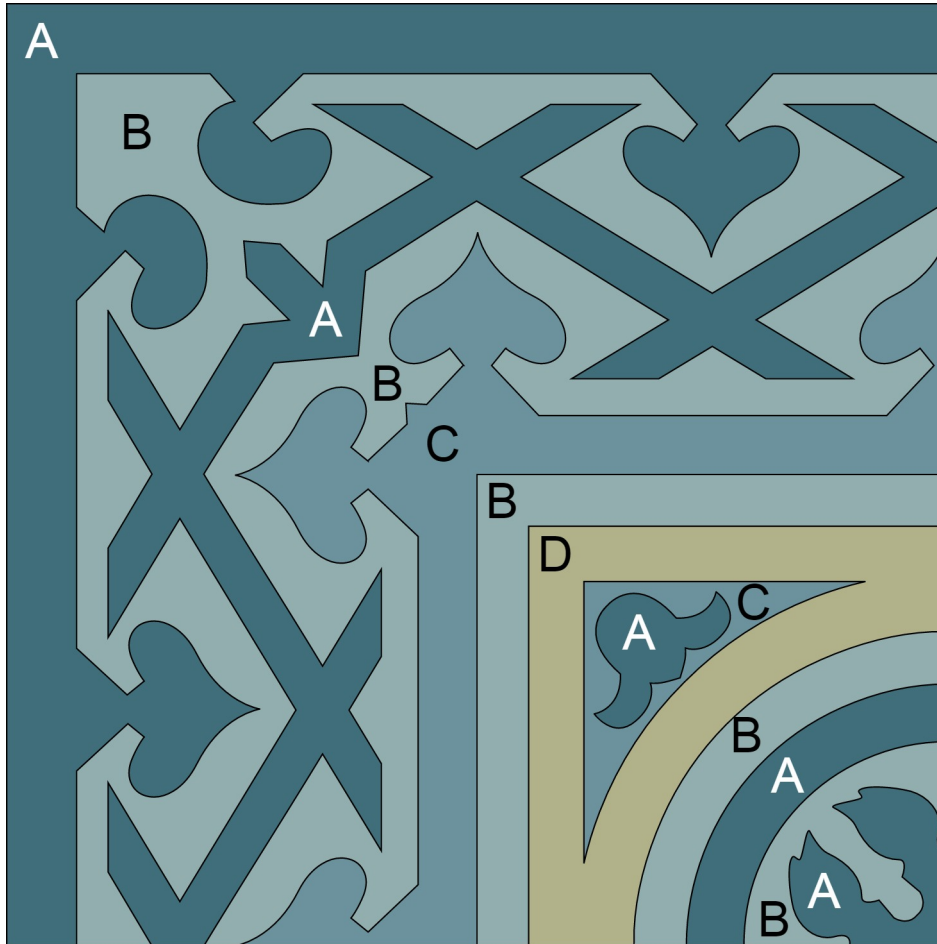

## Custom Cement Tile Color Map

Pattern: "Bolero"

Colors:

- A** Moonlit Sky  
SB-4013
- B** Lichen  
SB-3025
- C** Malibu Blue  
SB-4021
- D** Velvet Sky  
SB-4002

8" Square Cement Tile (20 x 20 cm)

Hand crafted to order in your choice of colors.

## Custom Cement Tile Color Map

Pattern: "Mas Equis Border Corner Exterior"

Colors:

- A** Moonlit Sky  
SB-4013
- B** Velvet Sky  
SB-4002
- C** Malibu Blue  
SB-4021
- D** Lichen  
SB-3025

8" Square Cement Tile (20 x 20 cm)

Hand crafted to order in your choice of colors.

Average Delivery Time (for USA): 10-14 Weeks

Call for custom quotes.

Standard Thickness, 5/8" (16mm)

Also available: 9.5mm, 12mm, and up.