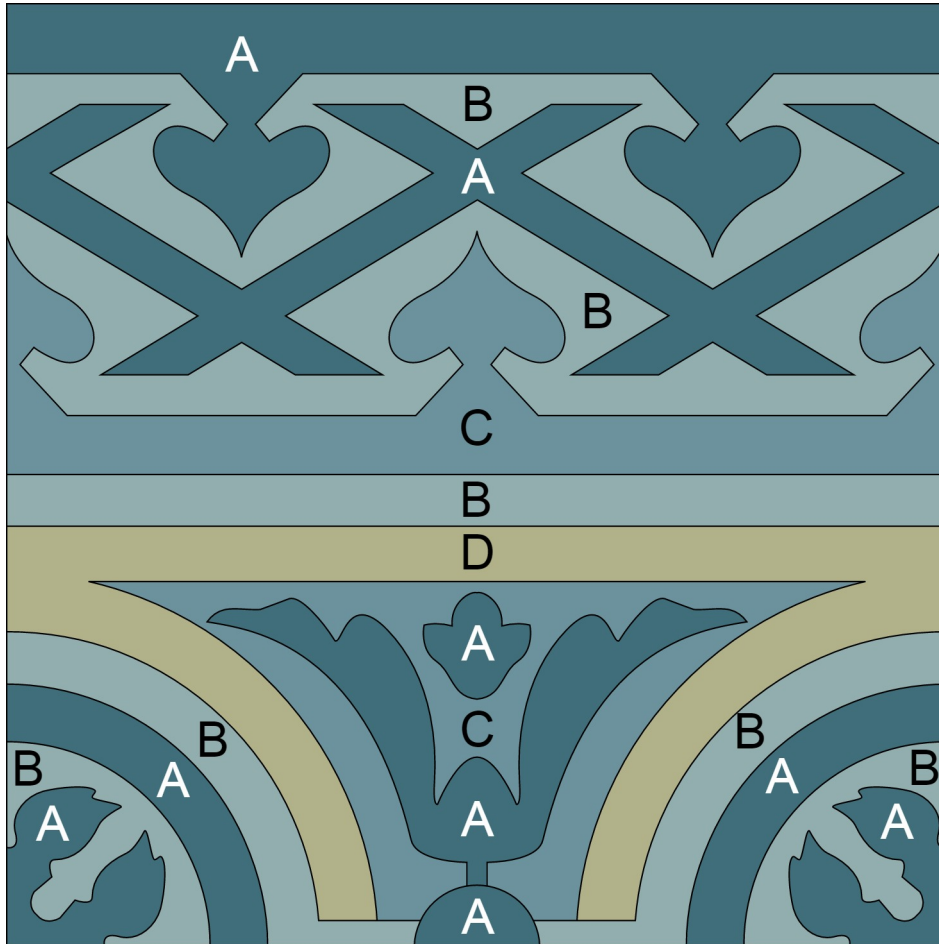

## Custom Cement Tile Color Map

Pattern: "Mas Equis Border Corner Interior"

Colors:

- A** Moonlit Sky  
SB-4013
- B** Velvet Sky  
SB-4002
- C** Malibu Blue  
SB-4021
- D** Lichen  
SB-3025

8" Square Cement Tile (20 x 20 cm)

Hand crafted to order in your choice of colors.

Average Delivery Time (for USA): 10-14 Weeks

Call for custom quotes.

Standard Thickness, 5/8" (16mm)

Also available: 9.5mm, 12mm, and up.

## Custom Cement Tile Color Map

Pattern: "Mas Equis Border Corner Edge"

Colors:

- A** Moonlit Sky  
SB-4013
- B** Velvet Sky  
SB-4002
- C** Malibu Blue  
SB-4021
- D** Lichen  
SB-3025

8" Square Cement Tile (20 x 20 cm)