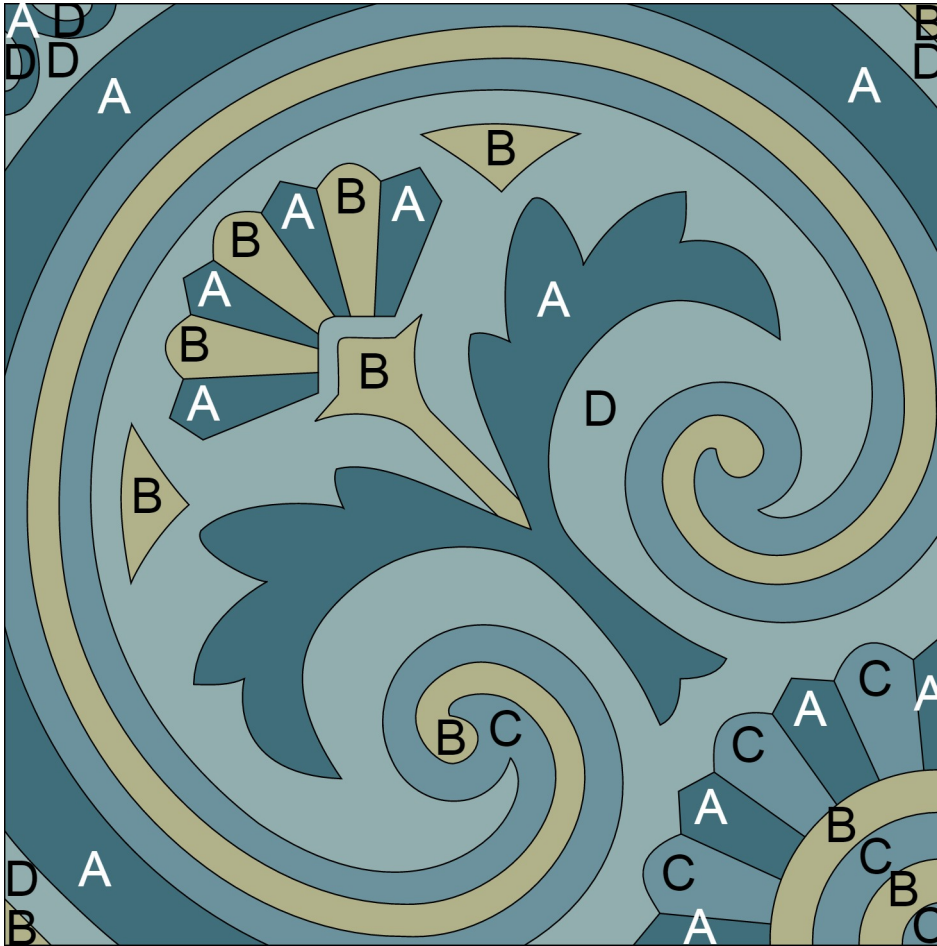

## Custom Cement Tile Color Map

Pattern: "Bolero"

Colors:

- A** Moonlit Sky  
SB-4013
- B** Lichen  
SB-3025
- C** Malibu Blue  
SB-4021
- D** Velvet Sky  
SB-4002

8" Square Cement Tile (20 x 20 cm)

Hand crafted to order in your choice of colors.

Hand crafted to order in your choice of colors.

Average Delivery Time (for USA): 10-14 Weeks

Call for custom quotes.

Standard Thickness, 5/8" (16mm)

Also available: 9.5mm, 12mm, and up.

## Custom Cement Tile Color Map

Pattern: "Mas Equis Border Corner Edge"

Colors:

- A** Moonlit Sky  
SB-4013
- B** Velvet Sky  
SB-4002
- C** Malibu Blue  
SB-4021
- D** Lichen  
SB-3025

8" Square Cement Tile (20 x 20 cm)