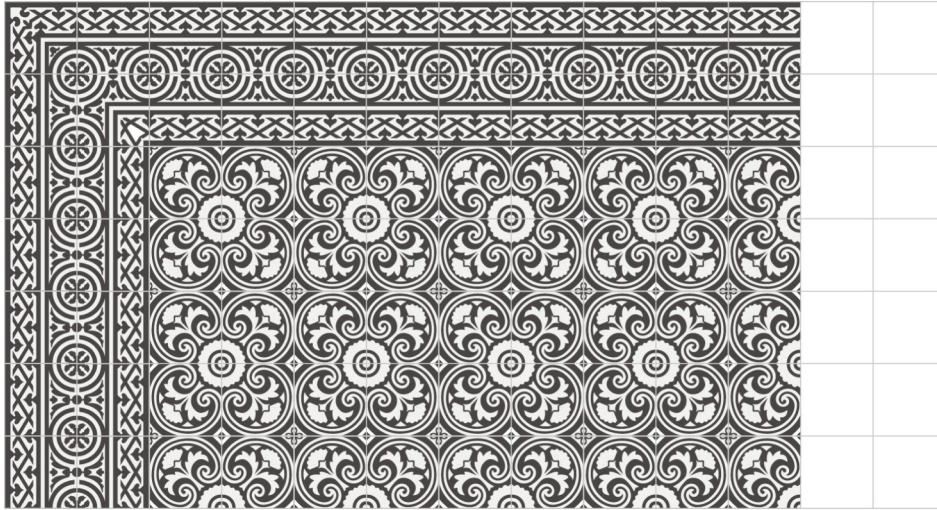

Villa Lagoon Tile

901 Commerce Drive, Unit 1-C
Gulf Shores, AL 36511 USA

www.villalagoontile.com

To Order:

1-251-968-3375

info@villalagoontile.com

Custom Cement Tile Layout "Layout 1 - Square Standard"

Tiles:

Bolero

Mas Equis Border
Corner Exterior

Mas Equis Border
Corner Edge

Mas Equis Border
Corner Interior