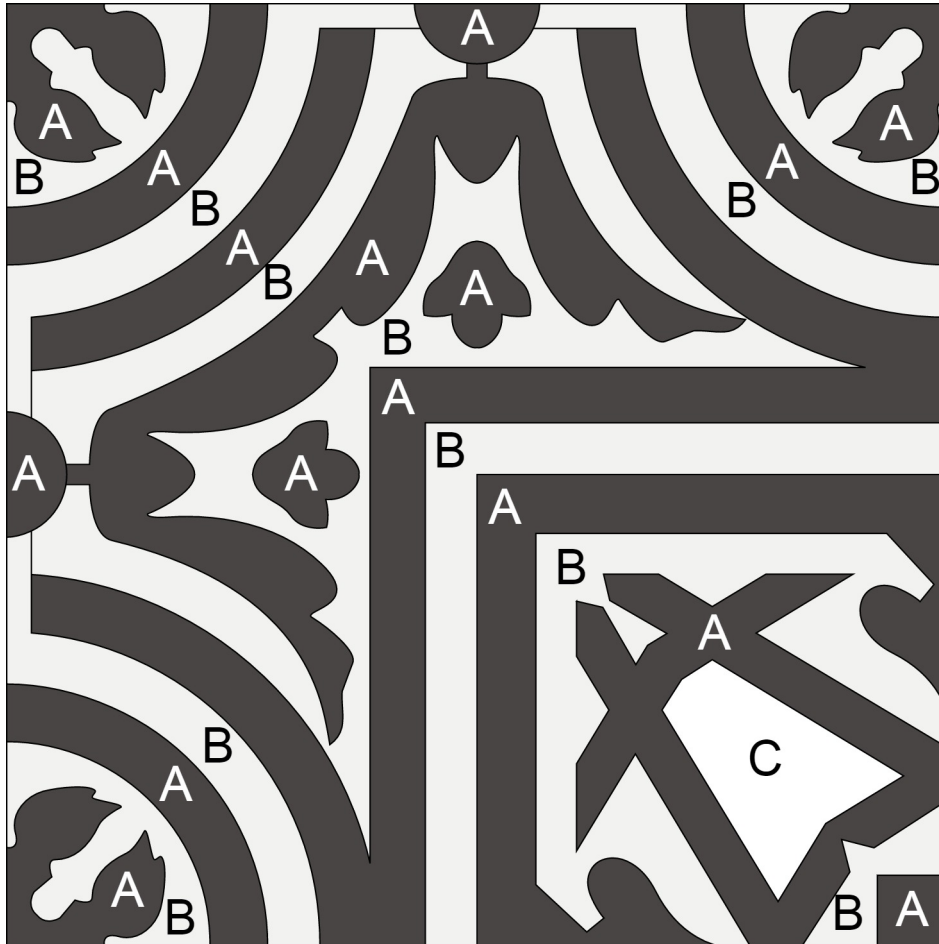

Pattern: "Mas Equis Border Corner Interior"

Colors:

A Black
SB-2000

B White
SB-1000

C Empty
No ID

8" Square Cement Tile (20 x 20 cm)

Hand crafted to order in your choice of colors.

Average Delivery Time (for USA): 10-14 Weeks

info@villalagoontile.com

Custom Cement Tile Color Map

Pattern: "Mas Equis Border Corner Edge"

Colors:

A Black
SB-2000

B White
SB-1000

8" Square Cement Tile (20 x 20 cm)

Hand crafted to order in your choice of colors.