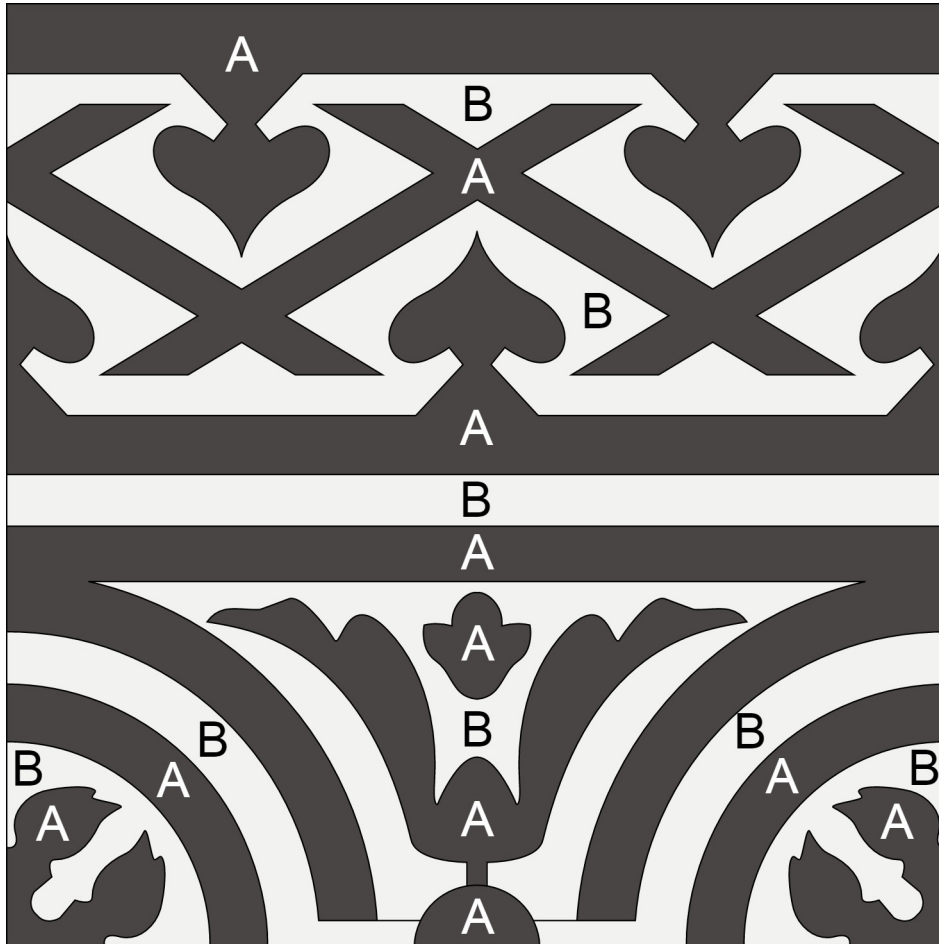

Pattern: "Mas Equis Border Corner Interior"

Colors:

A Black
SB-2000

B White
SB-1000

C Empty
No ID

8" Square Cement Tile (20 x 20 cm)

Hand crafted to order in your choice of colors.

Average Delivery Time (for USA): 10-14 Weeks

Call for custom quotes.

Standard Thickness, 5/8" (16mm)

Also available: 9.5mm, 12mm, and up.

Villa Lagoon Tile

901 Commerce Drive, Unit 1-C
Gulf Shores, AL 36511 USA

www.villalagoontile.com

To Order:

1-251-968-3375

info@villalagoontile.com

Custom Cement Tile Color Map

Pattern: "Mas Equis Border Corner Edge"

Colors:

A Black
SB-2000

B White
SB-1000

8" Square Cement Tile (20 x 20 cm)

Hand crafted to order in your choice of colors.