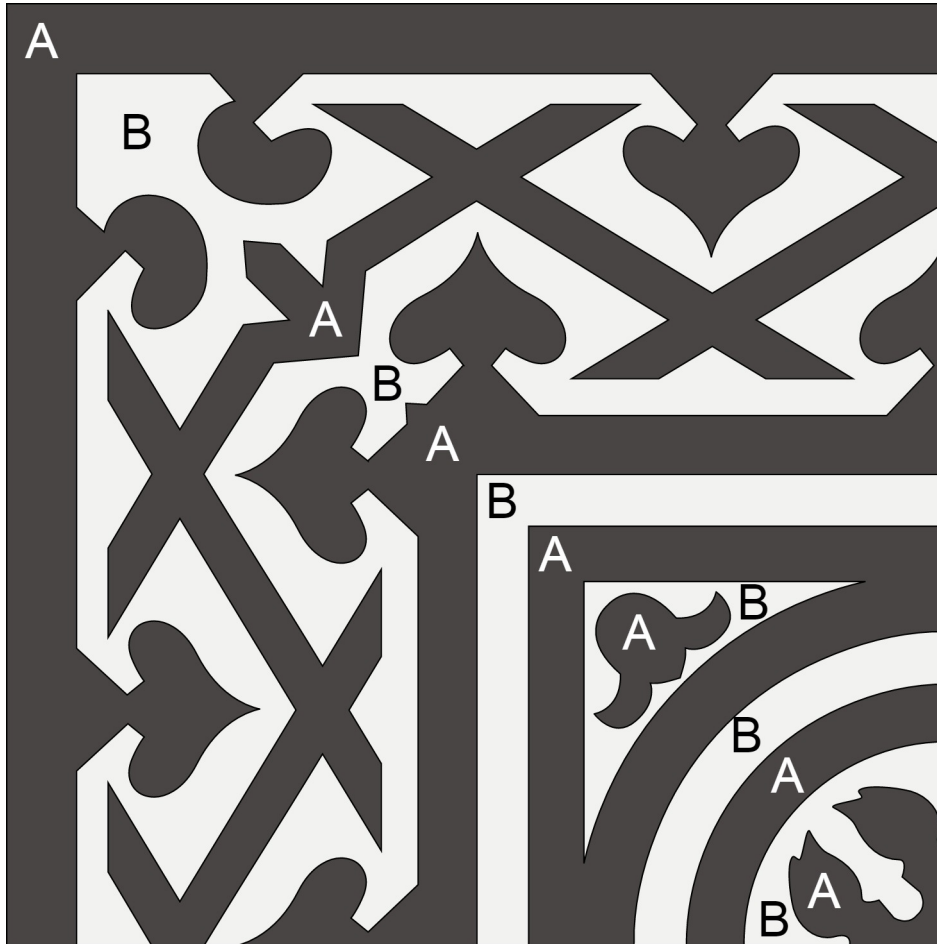

Villa Lagoon Tile

901 Commerce Drive, Unit 1-C
Gulf Shores, AL 36511 USA

www.villalagoontile.com

To Order:

1-251-968-3375

info@villalagoontile.com

Custom Cement Tile Color Map

Pattern: "Mas Equis Border Corner Exterior"

Colors:

A Black
SB-2000

B White
SB-1000

8" Square Cement Tile (20 x 20 cm)

Hand crafted to order in your choice of colors.

Average Delivery Time (for USA): 10-14 Weeks

Call for custom quotes.

Standard Thickness, 5/8" (16mm)

Also available: 9.5mm, 12mm, and up.