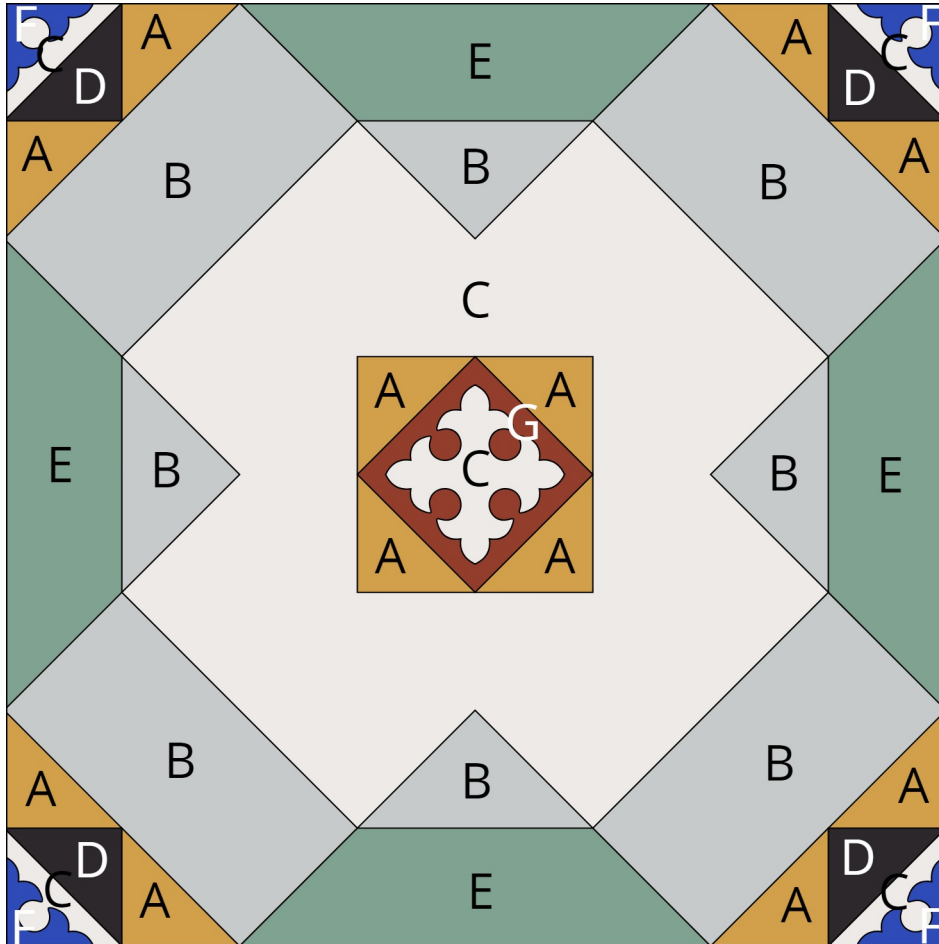

Villa Lagoon Tile

901 Commerce Drive, Unit 1-C
Gulf Shores, AL 36511 USA

www.villalagoontile.com

To Order:

1-251-968-3375

info@villalagoontile.com

Custom Cement Tile Color Map

Pattern: "Cajón"

Colors:

- A** Oro
SB-7000
- B** Misty Gray
SB-2011
- C** Sand Dollar
SB-1007
- D** Black
SB-2000
- E** Frosted Teal
SB-3027
- F** Ultramarine
SB-4062
- G** Beacon Hill
SB-5000

8" Square Cement Tile (20 x 20 cm)

Hand crafted to order in your choice of colors.

Average Delivery Time (for USA): 10-14 Weeks

Call for custom quotes.

Standard Thickness, 5/8" (16mm)

Also available: 9.5mm, 12mm, and up.

This document is Copyright Villa Lagoon Tile, All Rights Reserved.