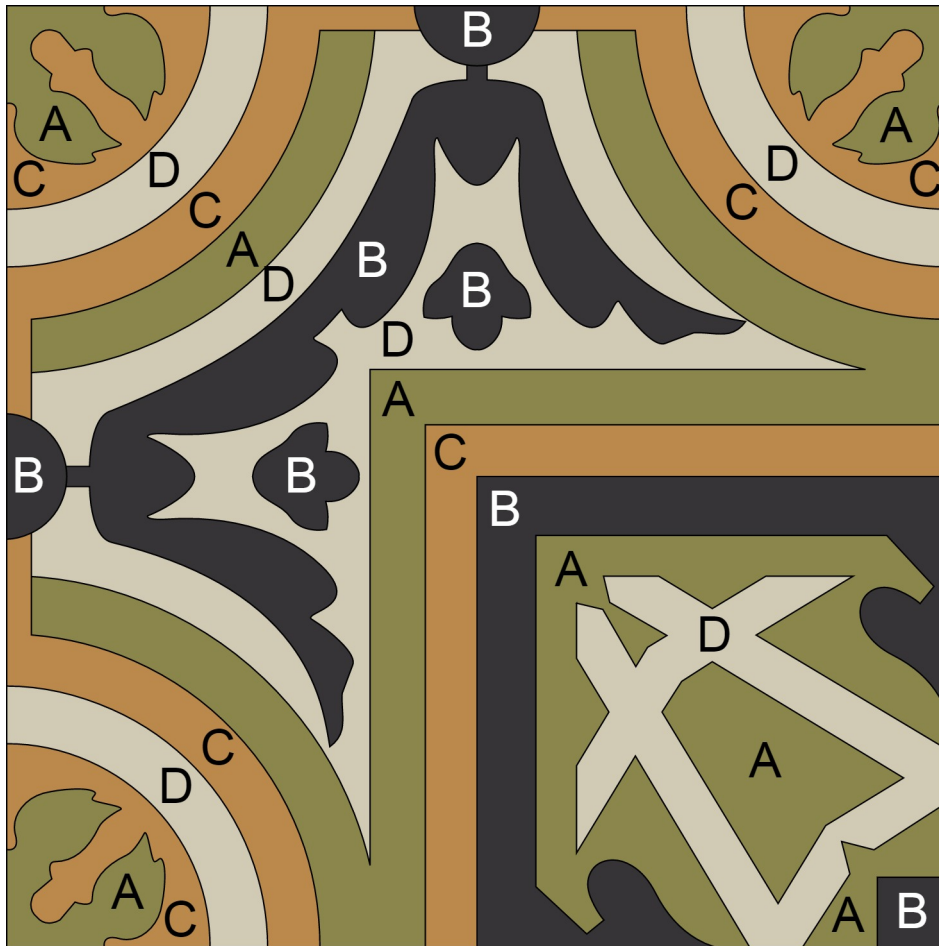

Custom Cement Tile Color Map

Pattern: "Mas Equis Border Corner Exterior"

Colors:

A Picholine
SB-3003

B Black
SB-2000

C Deep Mustard
SB-7001

D Seashell White
SB-1006

8" Square Cement Tile (20 x 20 cm)

www.villalagoontile.com

To Order:

1-251-968-3375

info@villalagoontile.com

Custom Cement Tile Color Map

Pattern: "Mas Equis Border Corner Interior"

Colors:

A Picholine
SB-3003

B Black
SB-2000

C Deep Mustard
SB-7001

D Seashell White
SB-1006

8" Square Cement Tile (20 x 20 cm)

Hand crafted to order in your choice of colors.

Average Delivery Time (for USA): 10-14 Weeks

Call for custom quotes.