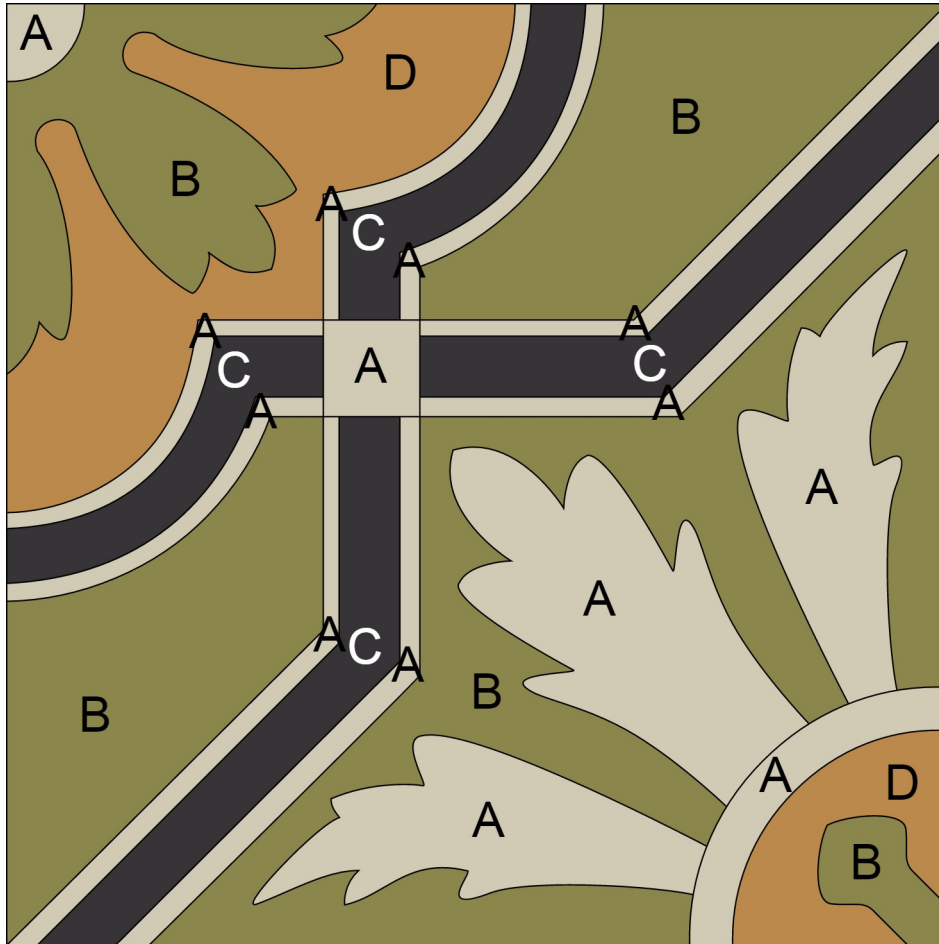

Colors:

- A** Seashell White
SB-1006
- B** Picholine
SB-3003
- C** Black
SB-2000
- D** Deep Mustard
SB-7001

8" Square Cement Tile (20 x 20 cm)

Hand crafted to order in your choice of colors.

Average Delivery Time (for USA): 10-14 Weeks

Custom Cement Tile Color Map

Pattern: "Mas Equis Border Corner Exterior"

Colors:

A Picholine
SB-3003

B Black
SB-2000

C Deep Mustard
SB-7001

D Seashell White
SB-1006

8" Square Cement Tile (20 x 20 cm)

Custom Cement Tile Color Map

Pattern: "Mas Equis Border Corner Edge"

Colors:

A Black
SB-2000

B Deep Mustard
SB-7001

C Picholine
SB-3003

D Seashell White
SB-1006

8" Square Cement Tile (20 x 20 cm)

Hand crafted to order in your choice of colors.

Average Delivery Time (for USA): 10-14 Weeks

Call for custom quotes.

Standard Thickness, 5/8" (16mm)

Also available: 9.5mm, 12mm, and up.

Villa Lagoon Tile

901 Commerce Drive, Unit 1-C
Gulf Shores, AL 36511 USA