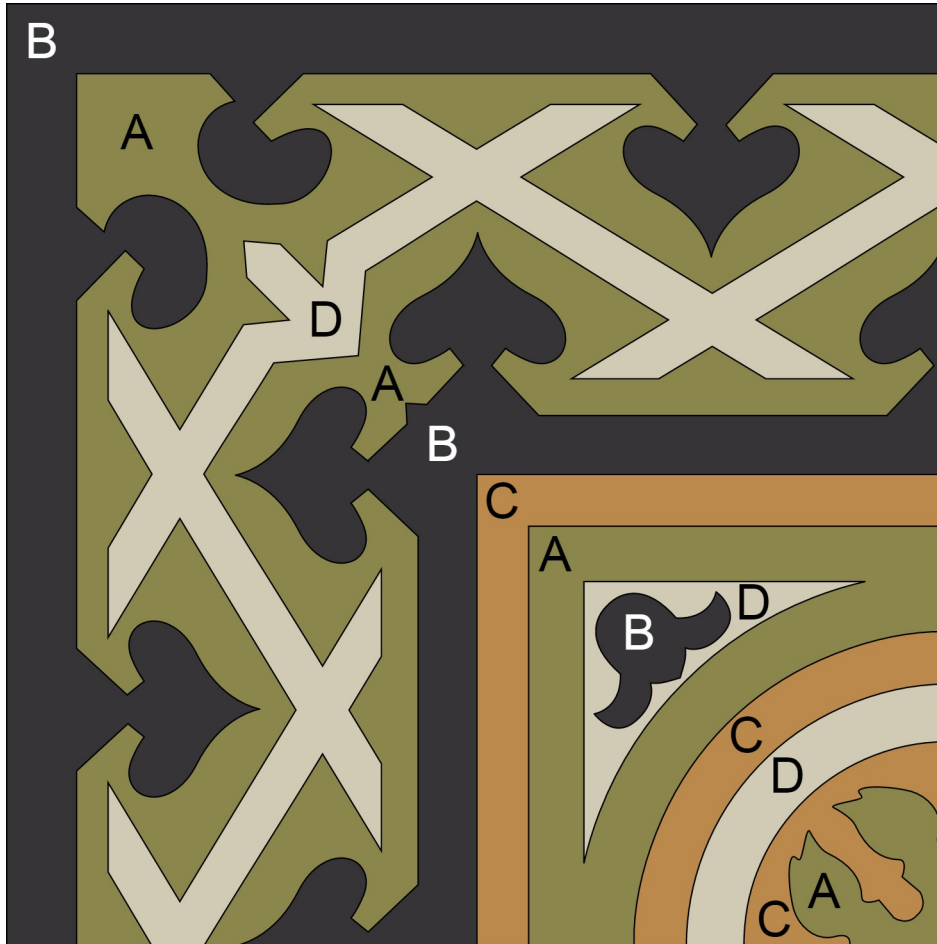

Call for custom quotes.

Standard Thickness, 5/8" (16mm)

Also available: 9.5mm, 12mm, and up.

This document is Copyright Villa Lagoon Tile, All Rights Reserved.

Unauthorized use of this document is prohibited.

Custom Cement Tile Color Map

Pattern: "Mas Equis Border Corner Exterior"

Colors:

A Picholine
SB-3003

B Black
SB-2000

C Deep Mustard
SB-7001

D Seashell White
SB-1006

8" Square Cement Tile (20 x 20 cm)

Custom Cement Tile Color Map

Pattern: "Mas Equis Border Corner Edge"

Colors:

A Black
SB-2000

B Deep Mustard
SB-7001

C Picholine
SB-3003

D Seashell White
SB-1006

8" Square Cement Tile (20 x 20 cm)