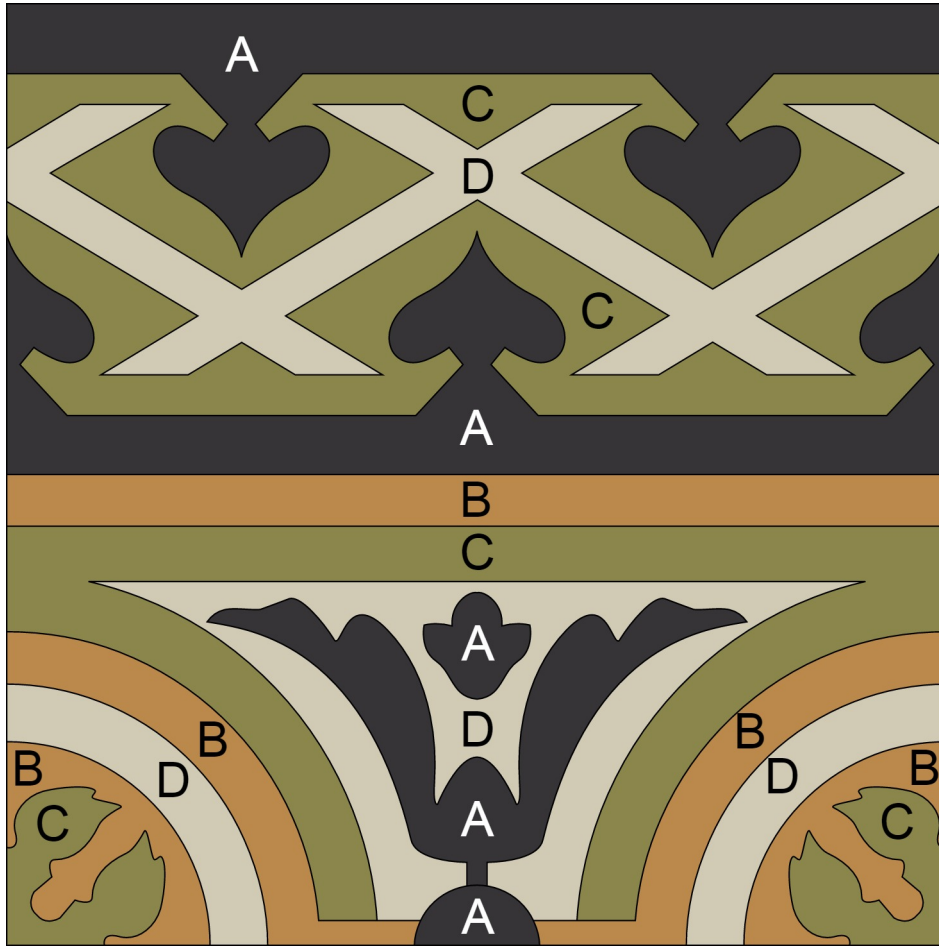

Custom Cement Tile Color Map

Pattern: "Mas Equis Border Corner Exterior"

Colors:

A Picholine
SB-3003

B Black
SB-2000

C Deep Mustard
SB-7001

D Seashell White
SB-1006

8" Square Cement Tile (20 x 20 cm)

B Black
SB-2000

C Deep Mustard
SB-7001

D Seashell White
SB-1006

8" Square Cement Tile (20 x 20 cm)

Hand crafted to order in your choice of colors.

Average Delivery Time (for USA): 10-14 Weeks

Call for custom quotes.

Standard Thickness, 5/8" (16mm)

Also available: 9.5mm, 12mm, and up.

Villa Lagoon Tile

901 Commerce Drive, Unit 1-C
Gulf Shores, AL 36511 USA

www.villalagoontile.com

To Order:

1-251-968-3375

info@villalagoontile.com

Custom Cement Tile Color Map

Pattern: "Mas Equis Border Corner Edge"

Colors:

A Black
SB-2000

B Deep Mustard
SB-7001

C Picholine
SB-3003

D Seashell White
SB-1006

8" Square Cement Tile (20 x 20 cm)