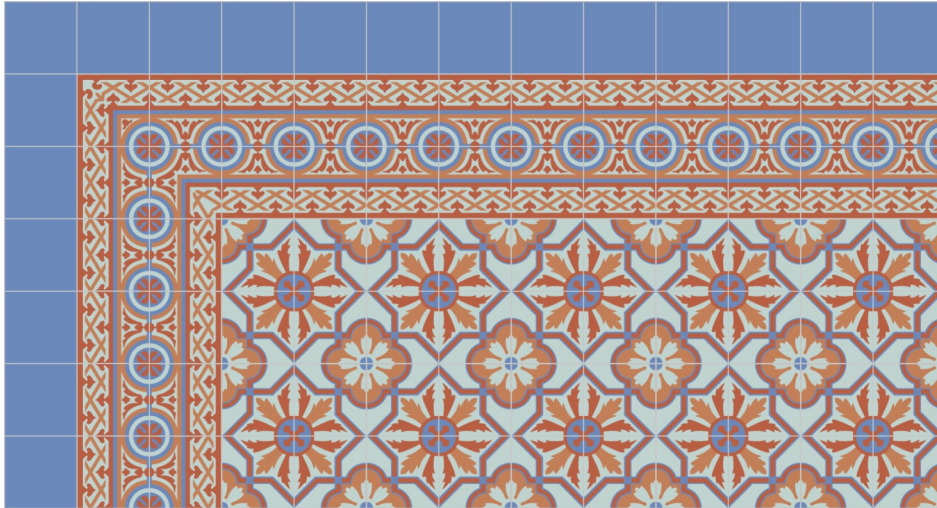

## Custom Cement Tile Color Map

Pattern: "Conga"

## Custom Cement Tile Color Map

Pattern: "Mas Equis Border Corner Interior"

Colors:

**A** Henna  
SB-5004

**B** Atmosphere  
SB-4000

**C** Periwinkle  
SB-2122U

**D** Smoked Pumpkin  
SB-5006

8" Square Cement Tile (20 x 20 cm)

## Custom Cement Tile Color Map

Pattern: "Mas Equis Border Corner Edge"

Colors:

**A** Henna  
SB-5004

**B** Atmosphere  
SB-4000

**C** Periwinkle  
SB-2122U

**D** Smoked Pumpkin  
SB-5006

8" Square Cement Tile (20 x 20 cm)

## Custom Cement Tile Layout "Layout 1 - Square Standard"