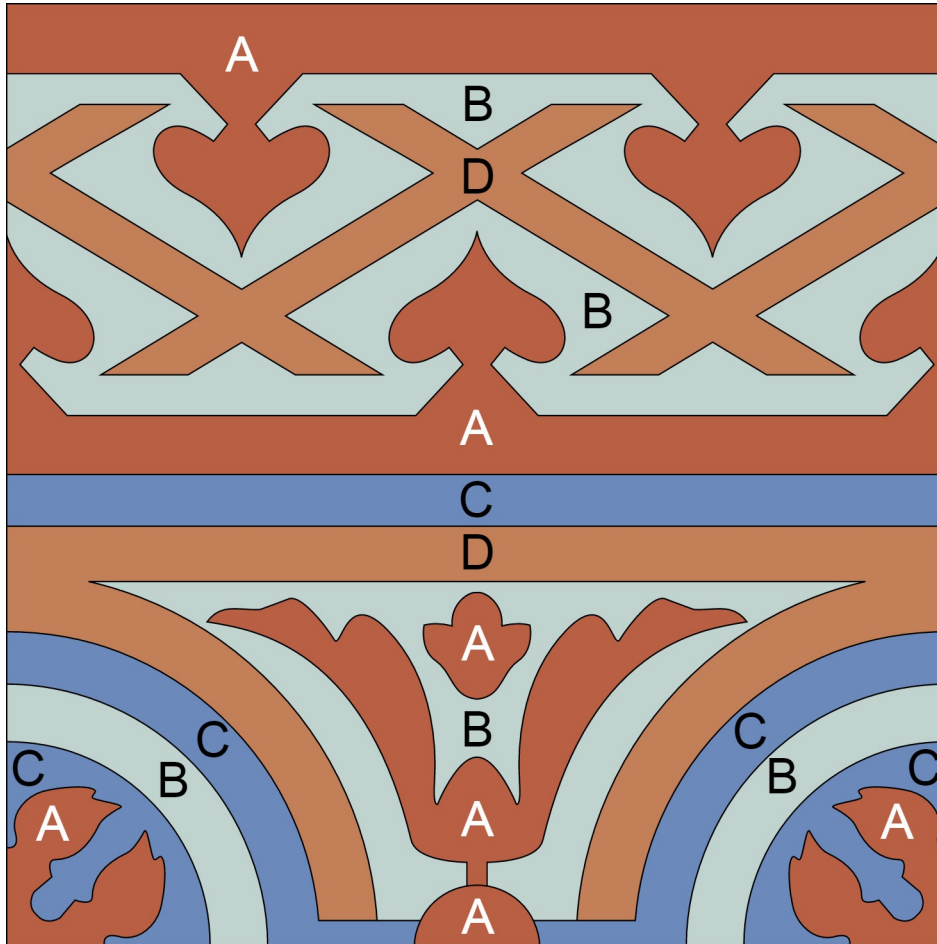

## Custom Cement Tile Color Map

Pattern: "Mas Equis Border Corner Interior"

Colors:

**A** Henna  
SB-5004

**B** Atmosphere  
SB-4000

**C** Periwinkle  
SB-2122U

**D** Smoked Pumpkin  
SB-5006

8" Square Cement Tile (20 x 20 cm)

Hand crafted to order in your choice of colors.

Average Delivery Time (for USA): 10-14 Weeks

Call for custom quotes.

Standard Thickness, 5/8" (16mm)

Also available: 9.5mm, 12mm, and up.

## Custom Cement Tile Color Map

Pattern: "Mas Equis Border Corner Edge"

Colors:

**A** Henna  
SB-5004

**B** Atmosphere  
SB-4000

**C** Periwinkle  
SB-2122U

**D** Smoked Pumpkin  
SB-5006

8" Square Cement Tile (20 x 20 cm)