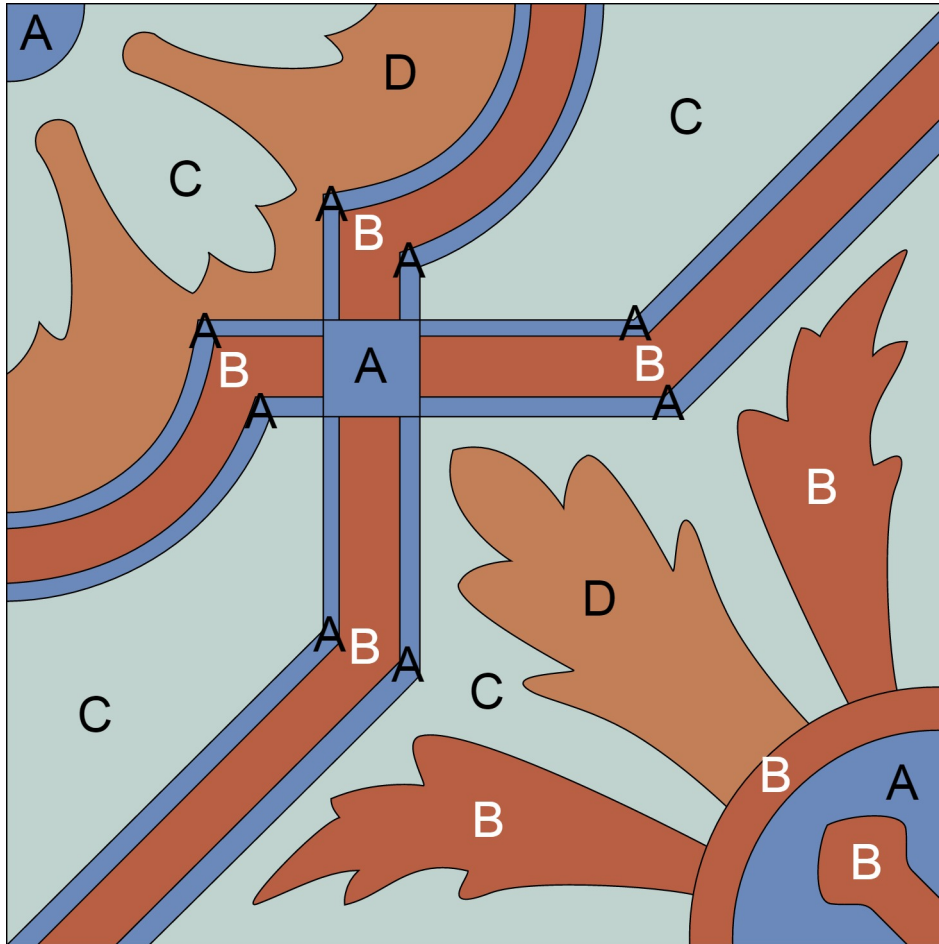

## Custom Cement Tile Color Map

Pattern: "Conga"

## Custom Cement Tile Color Map

Pattern: "Mas Equis Border Corner Interior"

Colors:

**A** Henna  
SB-5004

**B** Atmosphere  
SB-4000

**C** Periwinkle  
SB-2122U

**D** Smoked Pumpkin  
SB-5006

8" Square Cement Tile (20 x 20 cm)

## Custom Cement Tile Color Map

Pattern: "Mas Equis Border Corner Edge"

Colors:

**A** Henna  
SB-5004

**B** Atmosphere  
SB-4000

**C** Periwinkle  
SB-2122U

**D** Smoked Pumpkin  
SB-5006

8" Square Cement Tile (20 x 20 cm)

Hand crafted to order in your choice of colors.

Average Delivery Time (for USA): 10-14 Weeks

Call for custom quotes.

Standard Thickness, 5/8" (16mm)

Also available: 9.5mm, 12mm, and up.