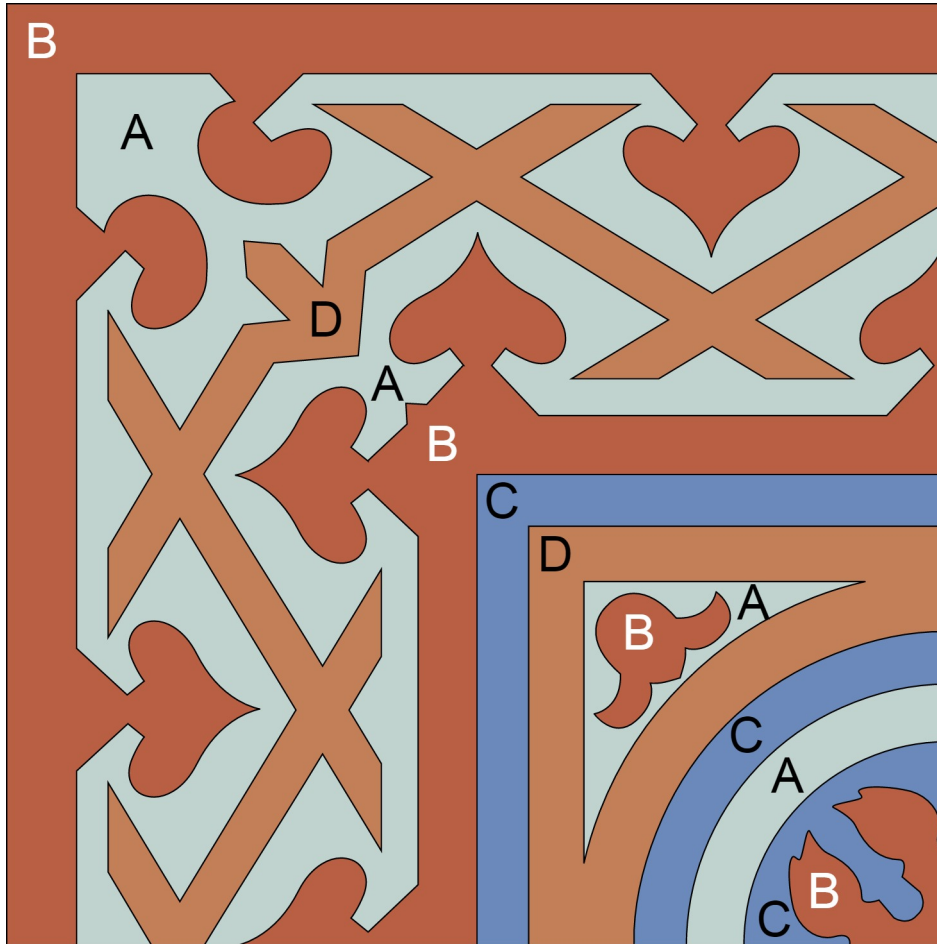

## Custom Cement Tile Color Map

Pattern: "Mas Equis Border Corner Exterior"

Colors:

**A** Atmosphere  
SB-4000

**B** Henna  
SB-5004

**C** Periwinkle  
SB-2122U

**D** Smoked Pumpkin  
SB-5006

8" Square Cement Tile (20 x 20 cm)

Hand crafted to order in your choice of colors.

Average Delivery Time (for USA): 10-14 Weeks

Call for custom quotes.

Standard Thickness, 5/8" (16mm)

Also available: 9.5mm, 12mm, and up.

## Custom Cement Tile Color Map

Pattern: "Mas Equis Border Corner Interior"

Colors:

**A** Henna  
SB-5004

**B** Atmosphere  
SB-4000

**C** Periwinkle  
SB-2122U

**D** Smoked Pumpkin  
SB-5006

8" Square Cement Tile (20 x 20 cm)

## Custom Cement Tile Color Map

Pattern: "Mas Equis Border Corner Edge"

Colors:

**A** Henna  
SB-5004

**B** Atmosphere  
SB-4000

**C** Periwinkle  
SB-2122U

**D** Smoked Pumpkin  
SB-5006

8" Square Cement Tile (20 x 20 cm)