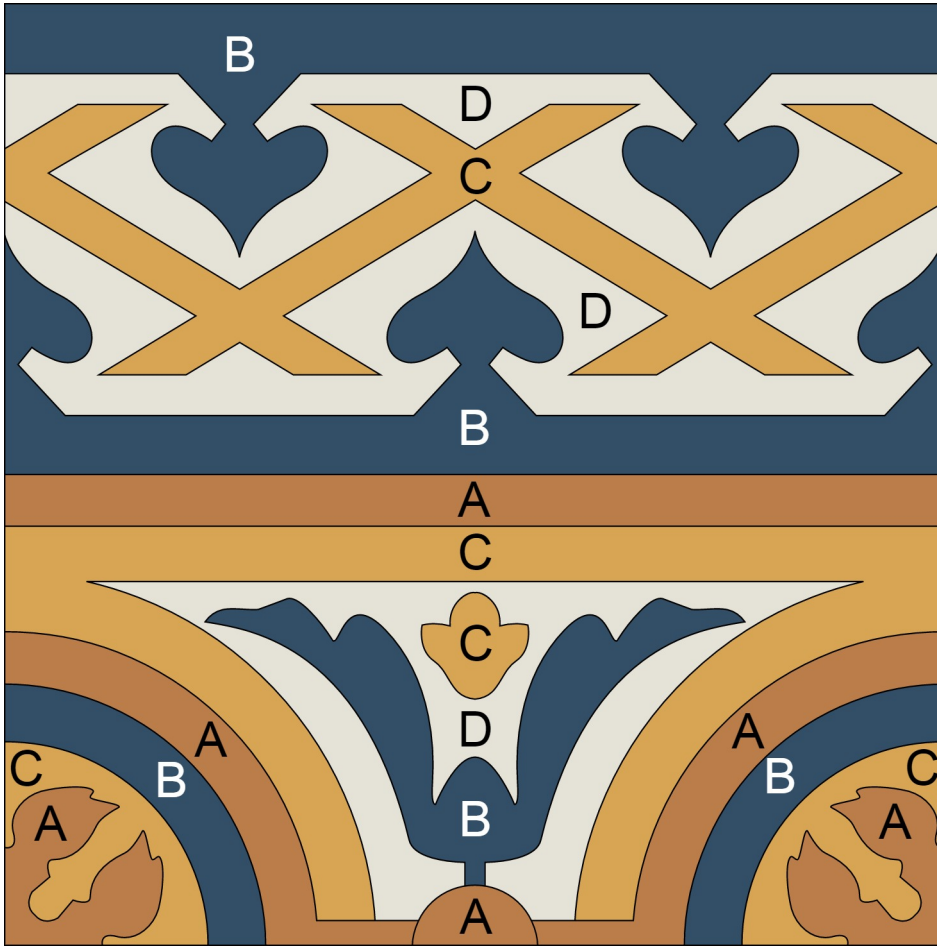

## Custom Cement Tile Color Map

Pattern: "Mas Equis Border Corner Exterior"

Colors:

**A** Deep Inlet  
SB-4012

**B** Maple Sugar  
SB-7010

**C** Ochre  
SB-7015

**D** White  
SB-1000

8" Square Cement Tile (20 x 20 cm)

## Custom Cement Tile Color Map

Pattern: "Mas Equis Border Corner Interior"

Colors:

**A** Ochre  
SB-7015

**B** Maple Sugar  
SB-7010

**C** Deep Inlet  
SB-4012

**D** White  
SB-1000

8" Square Cement Tile (20 x 20 cm)

## Custom Cement Tile Color Map

Pattern: "Mas Equis Border Corner Edge"

Colors:

**A** Ochre  
SB-7015

**B** Deep Inlet  
SB-4012

**C** Maple Sugar  
SB-7010

**D** White  
SB-1000

8" Square Cement Tile (20 x 20 cm)

Hand crafted to order in your choice of colors.

Average Delivery Time (for USA): 10-14 Weeks

Call for custom quotes.

Standard Thickness, 5/8" (16mm)

Also available: 9.5mm, 12mm, and up.