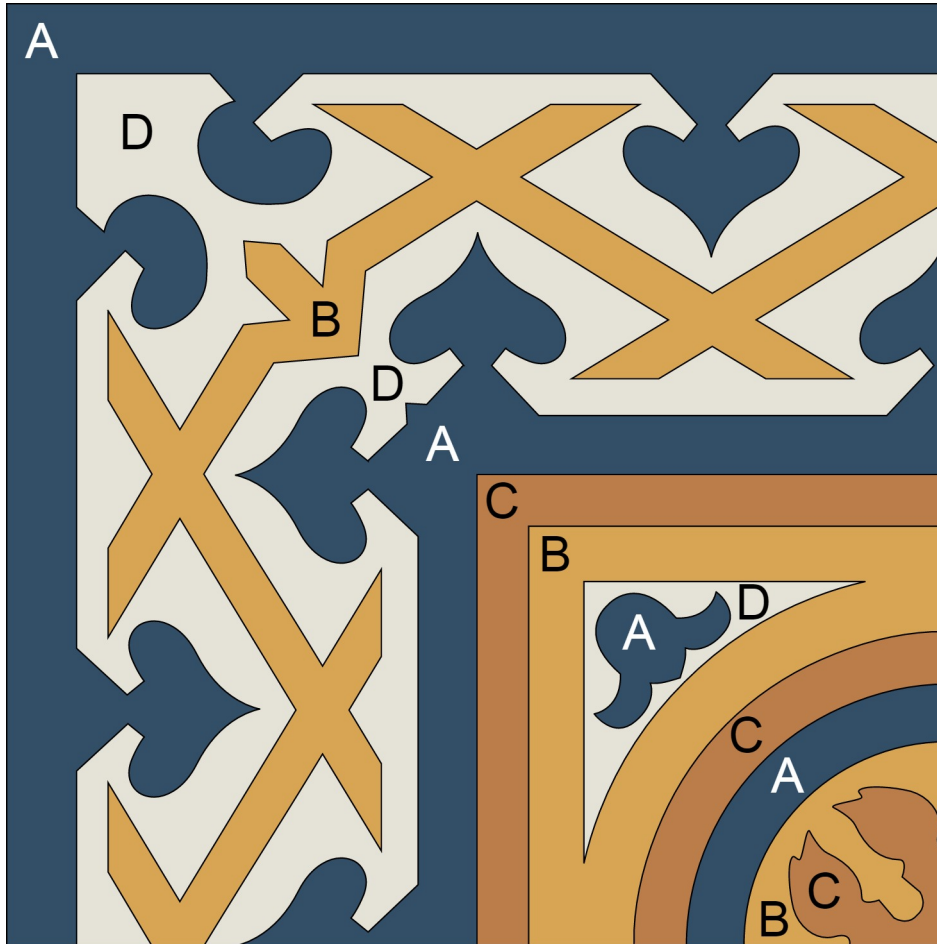

Call for custom quotes.

Standard Thickness, 5/8" (16mm)

Also available: 9.5mm, 12mm, and up.

This document is Copyright Villa Lagoon Tile, All Rights Reserved.

Unauthorized use of this document is prohibited.

## Custom Cement Tile Color Map

Pattern: "Mas Equis Border Corner Exterior"

Colors:

**A** Deep Inlet  
SB-4012

**B** Maple Sugar  
SB-7010

**C** Ochre  
SB-7015

**D** White  
SB-1000

8" Square Cement Tile (20 x 20 cm)

## Custom Cement Tile Color Map

Pattern: "Mas Equis Border Corner Interior"

Colors:

**A** Ochre  
SB-7015

**B** Maple Sugar  
SB-7010

**C** Deep Inlet  
SB-4012

**D** White  
SB-1000

8" Square Cement Tile (20 x 20 cm)

## Custom Cement Tile Color Map

Pattern: "Mas Equis Border Corner Edge"

Colors:

**A** Ochre  
SB-7015

**B** Deep Inlet  
SB-4012

**C** Maple Sugar  
SB-7010

**D** White  
SB-1000

8" Square Cement Tile (20 x 20 cm)