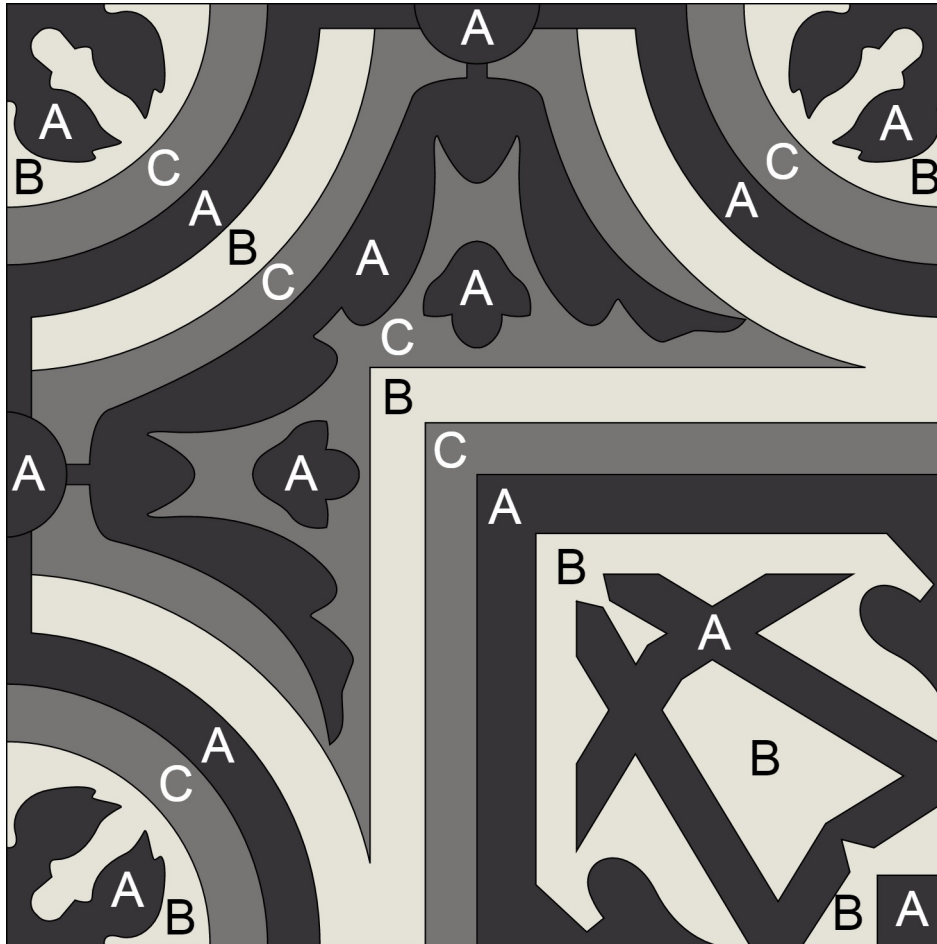

Custom Cement Tile Color Map

Pattern: "Mas Equis Border Corner Exterior"

Colors:

A Black
SB-2000

B White
SB-1000

C Excalibur
SB-2002

8" Square Cement Tile (20 x 20 cm)

Hand crafted to order in your choice of colors.

www.villalagoontile.com

To Order:

1-251-968-3375

info@villalagoontile.com

Custom Cement Tile Color Map

Pattern: "Mas Equis Border Corner Interior"

Colors:

A Black
SB-2000

B White
SB-1000

C Excalibur
SB-2002

8" Square Cement Tile (20 x 20 cm)

Hand crafted to order in your choice of colors.

Average Delivery Time (for USA): 10-14 Weeks

Call for custom quotes.

Standard Thickness, 5/8" (16mm)

Pattern: "Mas Equis Border Corner Edge"

Colors:

- A** Black
SB-2000
- B** White
SB-1000
- C** Excalibur
SB-2002

8" Square Cement Tile (20 x 20 cm)

Hand crafted to order in your choice of colors.

Average Delivery Time (for USA): 10-14 Weeks