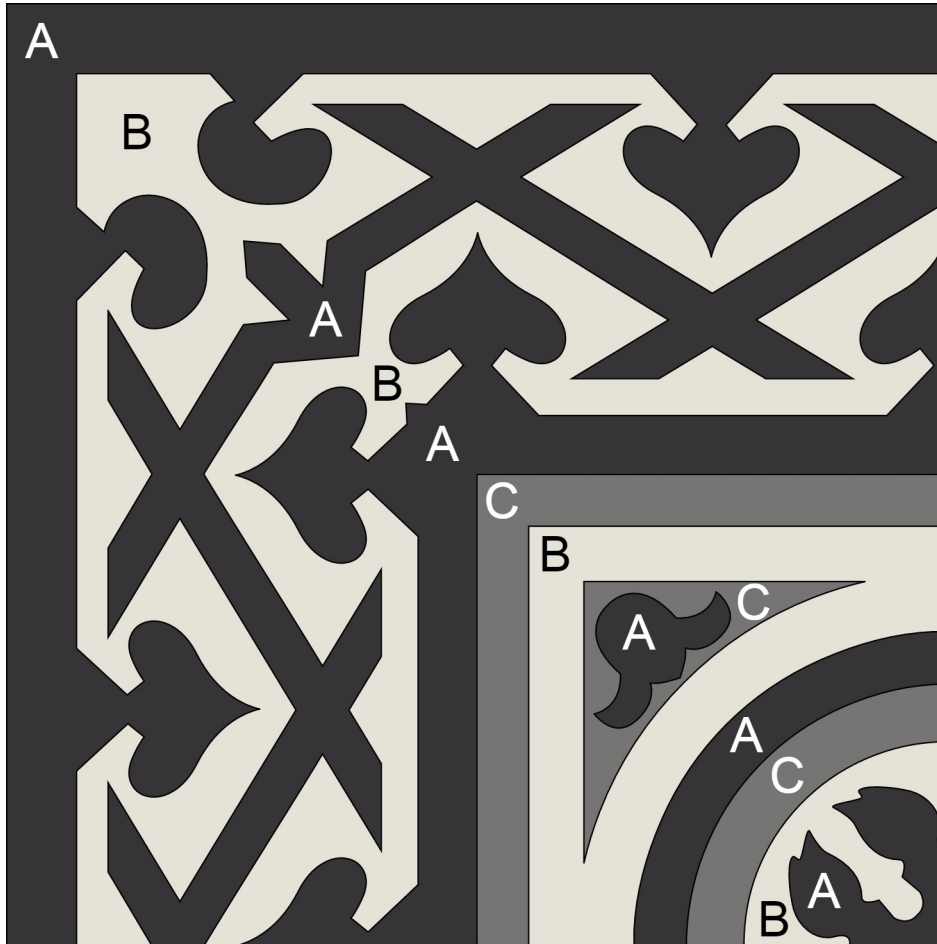

Call for custom quotes.

Standard Thickness, 5/8" (16mm)

Also available: 9.5mm, 12mm, and up.

This document is Copyright Villa Lagoon Tile, All Rights Reserved.

Unauthorized use of this document is prohibited.

Custom Cement Tile Color Map

Pattern: "Mas Equis Border Corner Exterior"

Colors:

A Black
SB-2000

B White
SB-1000

C Excalibur
SB-2002

8" Square Cement Tile (20 x 20 cm)

Hand crafted to order in your choice of colors.

Pattern: "Mas Equis Border Corner Edge"

Colors:

- A** Black
SB-2000
- B** White
SB-1000
- C** Excalibur
SB-2002

8" Square Cement Tile (20 x 20 cm)

Hand crafted to order in your choice of colors.

Average Delivery Time (for USA): 10-14 Weeks