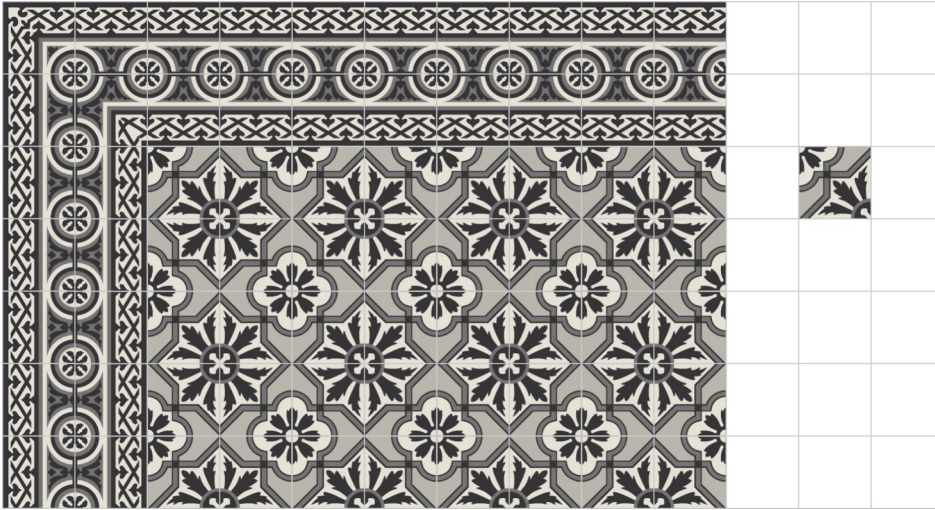

Villa Lagoon Tile

901 Commerce Drive, Unit 1-C
Gulf Shores, AL 36511 USA

www.villalagoontile.com

To Order:

1-251-968-3375

info@villalagoontile.com

Custom Cement Tile Layout "Layout 1 - Square Standard"

Tiles:

Conga

Mas Equis Border
Corner Exterior

Mas Equis Border
Corner Edge

Mas Equis Border
Corner Interior