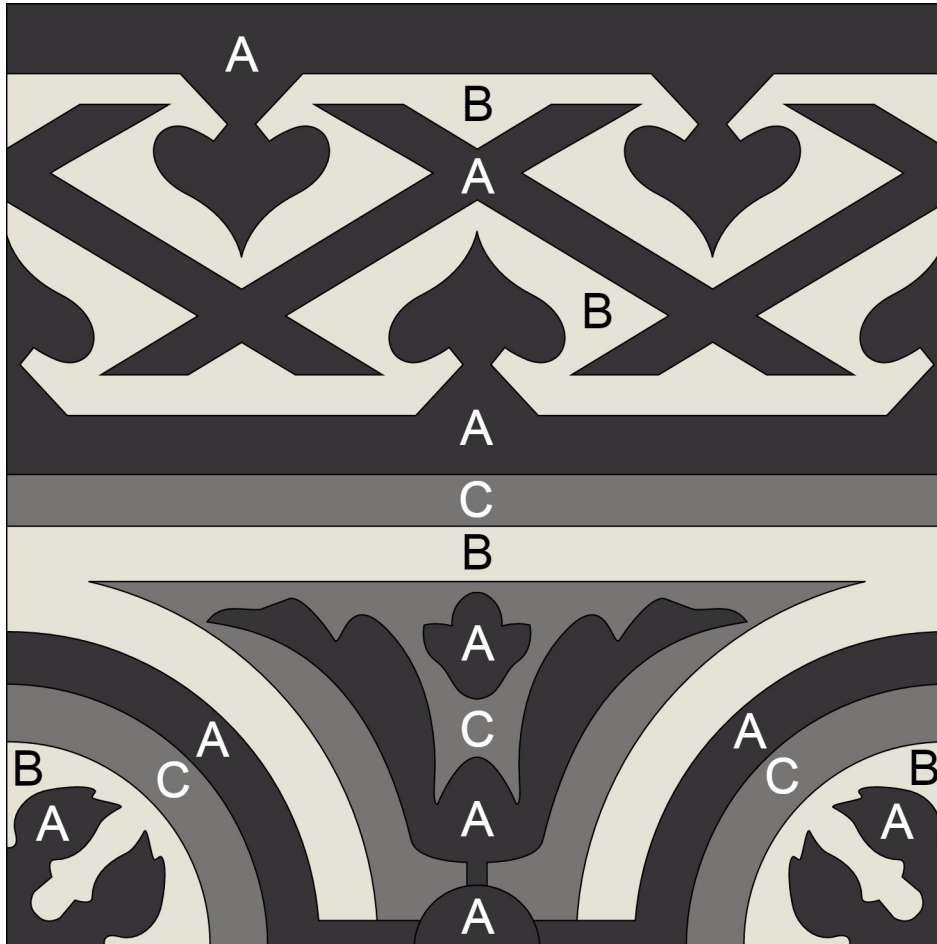

Custom Cement Tile Color Map

Pattern: "Mas Equis Border Corner Exterior"

Colors:

A Black
SB-2000

B White
SB-1000

C Excalibur
SB-2002

8" Square Cement Tile (20 x 20 cm)

Hand crafted to order in your choice of colors.

B White
SB-1000

C Excalibur
SB-2002

8" Square Cement Tile (20 x 20 cm)

Hand crafted to order in your choice of colors.

Average Delivery Time (for USA): 10-14 Weeks

Call for custom quotes.

Standard Thickness, 5/8" (16mm)

Pattern: "Mas Equis Border Corner Edge"

Colors:

- A** Black
SB-2000
- B** White
SB-1000
- C** Excalibur
SB-2002

8" Square Cement Tile (20 x 20 cm)

Hand crafted to order in your choice of colors.

Average Delivery Time (for USA): 10-14 Weeks