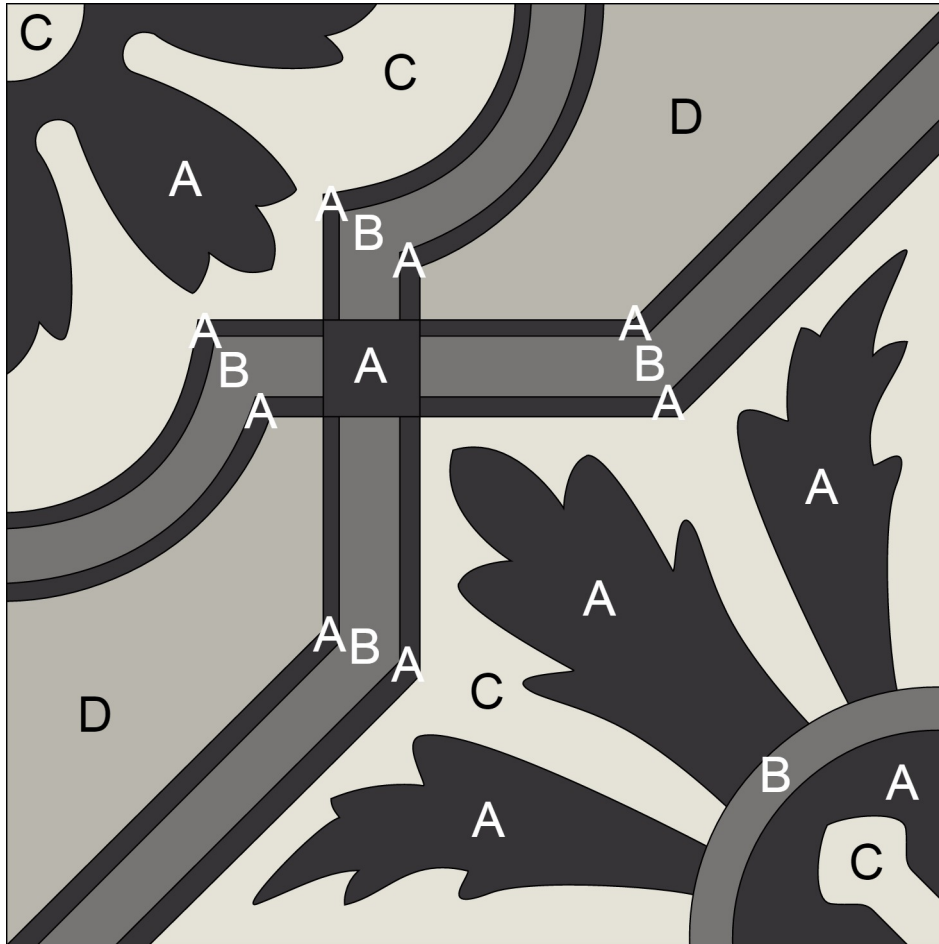

Colors:

- A** Black
SB-2000
- B** Excalibur
SB-2002
- C** White
SB-1000
- D** Putty
SB-1005

8" Square Cement Tile (20 x 20 cm)

Hand crafted to order in your choice of colors.

Average Delivery Time (for USA): 10-14 Weeks

Call for custom quotes.

Standard Thickness, 5/8" (16mm)

Also available: 9.5mm, 12mm, and up.

This document is Copyright Villa Lagoon Tile, All Rights Reserved.

Unauthorized use of this document is prohibited.

Custom Cement Tile Color Map

Pattern: "Mas Equis Border Corner Exterior"

Colors:

A Black
SB-2000

B White
SB-1000

C Excalibur
SB-2002

8" Square Cement Tile (20 x 20 cm)

Hand crafted to order in your choice of colors.

Pattern: "Mas Equis Border Corner Edge"

Colors:

- A** Black
SB-2000
- B** White
SB-1000
- C** Excalibur
SB-2002

8" Square Cement Tile (20 x 20 cm)

Hand crafted to order in your choice of colors.

Average Delivery Time (for USA): 10-14 Weeks