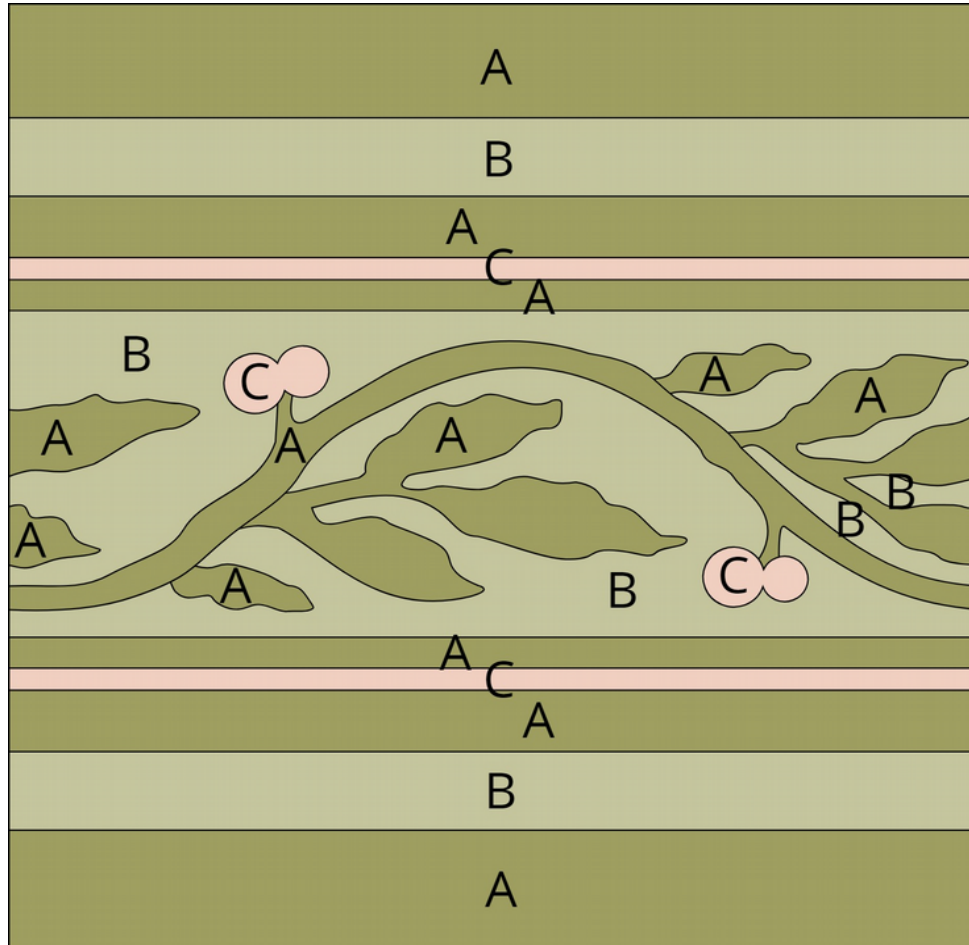

Custom Cement Tile Color Map

Pattern: "Emilio Border Corner"

Colors:

A Picholine
SB-3003

B Green Apple
SB-3002

C Smoky Coral
SB-5005

8" Square Cement Tile (20 x 20 cm)

Hand crafted to order in your choice of colors.

www.villalagoontile.com

To Order:

1-251-968-3375

info@villalagoontile.com

Custom Cement Tile Color Map

Pattern: "Emilio Border Edge"

Colors:

A Picholine
SB-3003

B Green Apple
SB-3002

C Smoky Coral
SB-5005

8" Square Cement Tile (20 x 20 cm)

Hand crafted to order in your choice of colors.

Average Delivery Time (for USA): 10-14 Weeks

Call for custom quotes.

Standard Thickness, 5/8" (16mm)