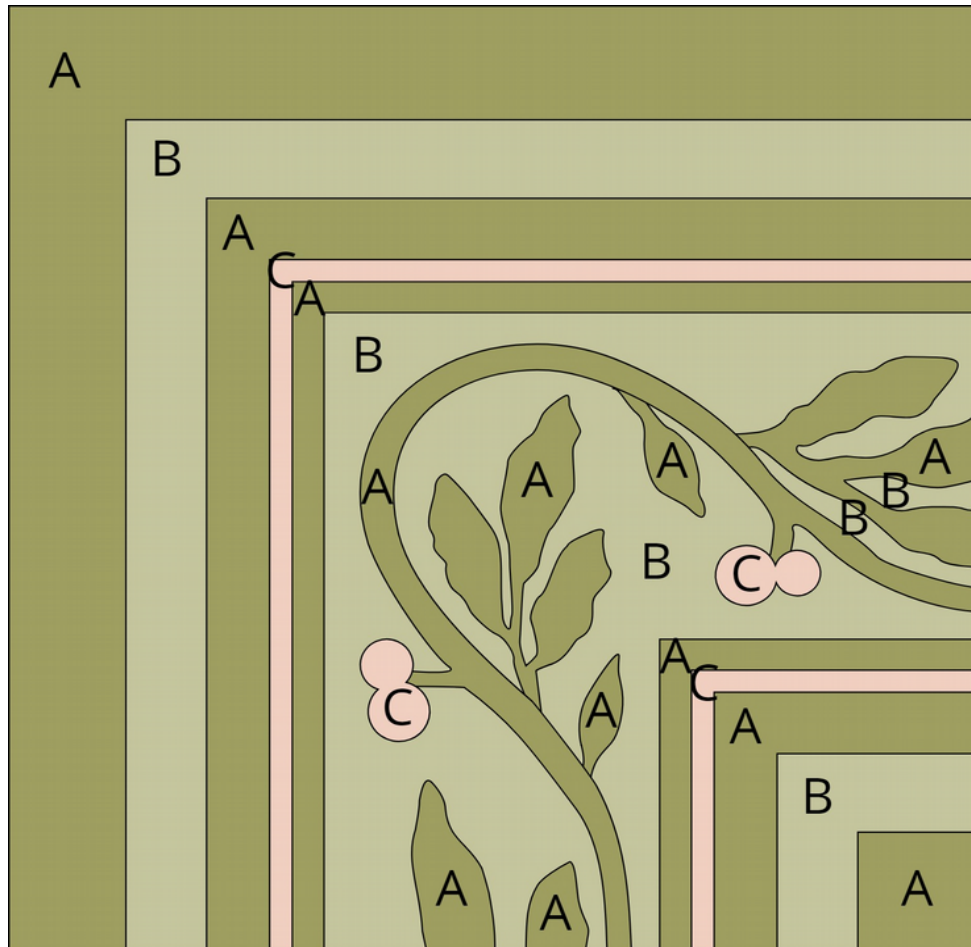

Standard Thickness, 5/8" (16mm)

Also available: 9.5mm, 12mm, and up.

Villa Lagoon Tile

901 Commerce Drive, Unit 1-C
Gulf Shores, AL 36511 USA

www.villalagoontile.com

To Order:

1-251-968-3375

info@villalagoontile.com

Custom Cement Tile Color Map

Pattern: "Emilio Border Corner"

Colors:

A Picholine
SB-3003

B Green Apple
SB-3002

C Smoky Coral
SB-5005

8" Square Cement Tile (20 x 20 cm)

Hand crafted to order in your choice of colors.