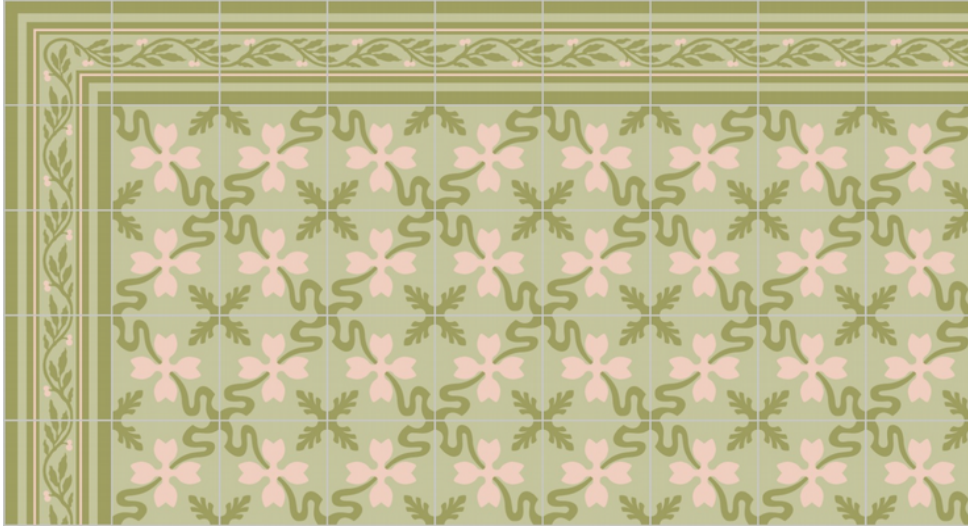

Custom Cement Tile Color Map

Pattern: "Emilio Border Corner"

Colors:

A Picholine
SB-3003

B Green Apple
SB-3002

C Smoky Coral
SB-5005

8" Square Cement Tile (20 x 20 cm)

Hand crafted to order in your choice of colors.

"Layout 12 - Square Standard"

Tiles:

Emilio Border
Corner

Emilio Border Edge

Danza