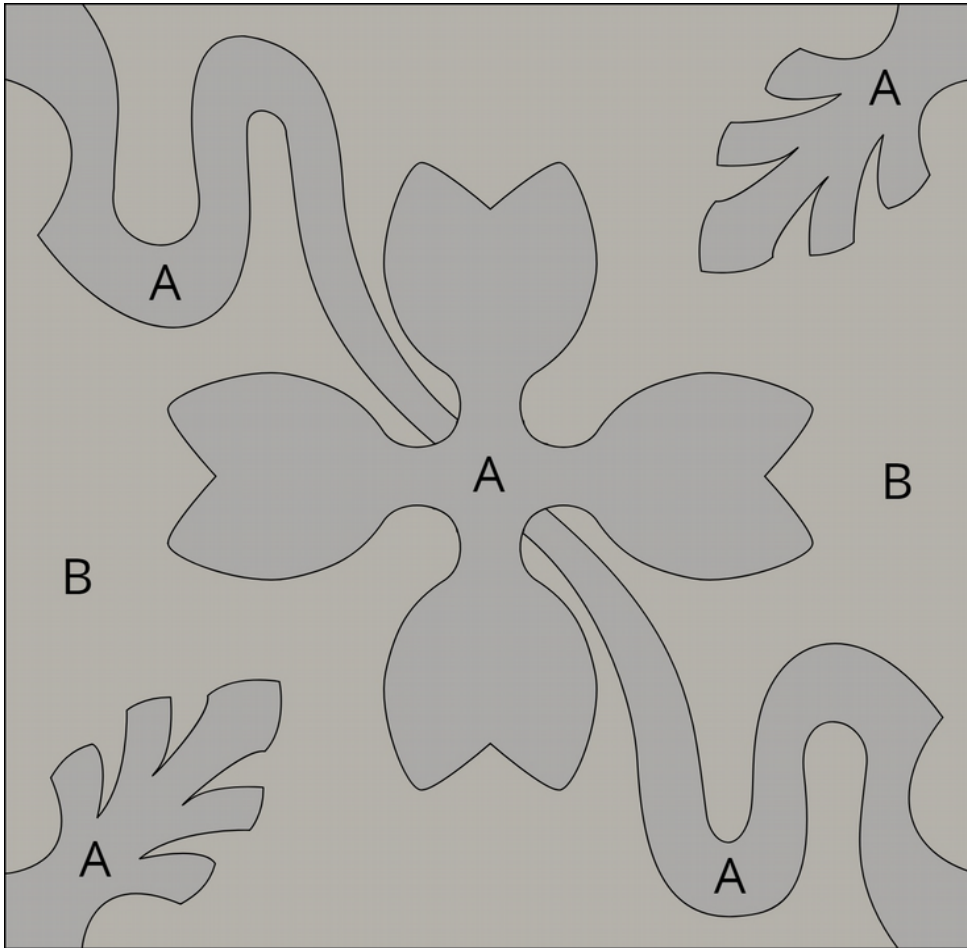

Colors:

A Pebble
SB-2015

B Putty
SB-1005

8" Square Cement Tile (20 x 20 cm)

Hand crafted to order in your choice of colors.

Average Delivery Time (for USA): 10-14 Weeks

Call for custom quotes.

Standard Thickness, 5/8" (16mm)

Pattern: "Emilio Border Edge"

Colors:

A Pebble
SB-2015

B Putty
SB-1005

8" Square Cement Tile (20 x 20 cm)

Hand crafted to order in your choice of colors.

Average Delivery Time (for USA): 10-14 Weeks

Call for custom quotes.

Custom Cement Tile Layout

"Layout 15 - Square Standard"

Tiles:

Danza

Emilio Border
Corner

Emilio Border Edge