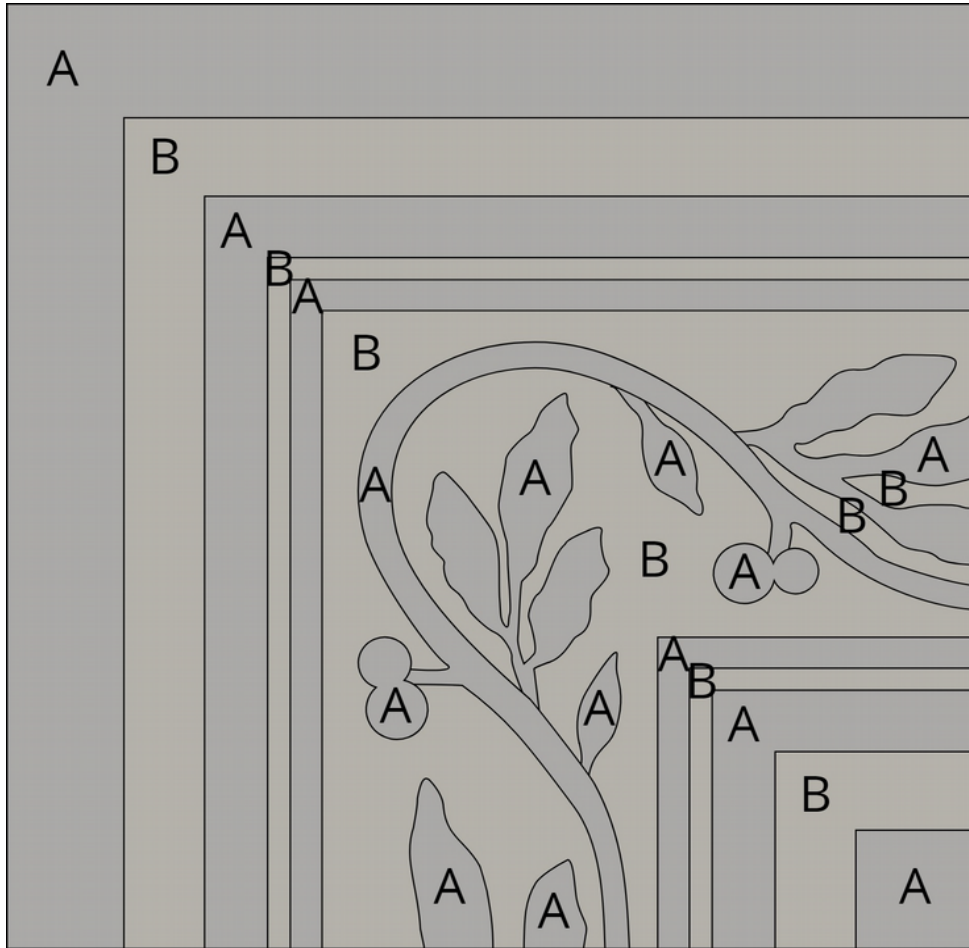

Colors:

A Pebble
SB-2015

B Putty
SB-1005

8" Square Cement Tile (20 x 20 cm)

Hand crafted to order in your choice of colors.

Average Delivery Time (for USA): 10-14 Weeks

Call for custom quotes.

Standard Thickness, 5/8" (16mm)

Pattern: "Emilio Border Edge"

Colors:

A Pebble
SB-2015

B Putty
SB-1005

8" Square Cement Tile (20 x 20 cm)

Hand crafted to order in your choice of colors.

Average Delivery Time (for USA): 10-14 Weeks

Call for custom quotes.