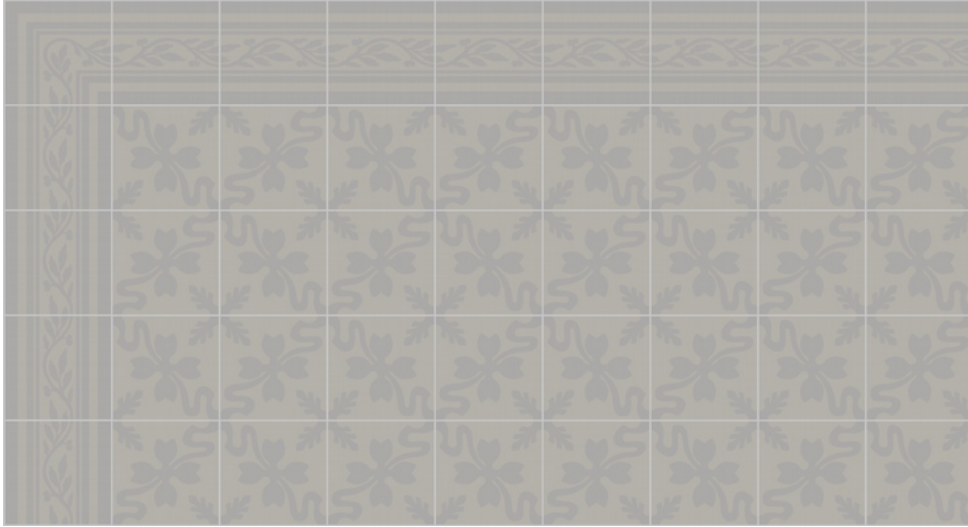

Pattern: "Emilio Border Edge"

Colors:

A Pebble
SB-2015

B Putty
SB-1005

8" Square Cement Tile (20 x 20 cm)

Hand crafted to order in your choice of colors.

Average Delivery Time (for USA): 10-14 Weeks

Call for custom quotes.

Standard Thickness, 5/8" (16mm)

Also available: 9.5mm, 12mm, and up.

Villa Lagoon Tile

901 Commerce Drive, Unit 1-C
Gulf Shores, AL 36511 USA

www.villalagoontile.com

To Order:

1-251-968-3375

info@villalagoontile.com

Custom Cement Tile Layout

"Layout 15 - Square Standard"

Tiles:

Danza

Emilio Border
Corner

Emilio Border Edge