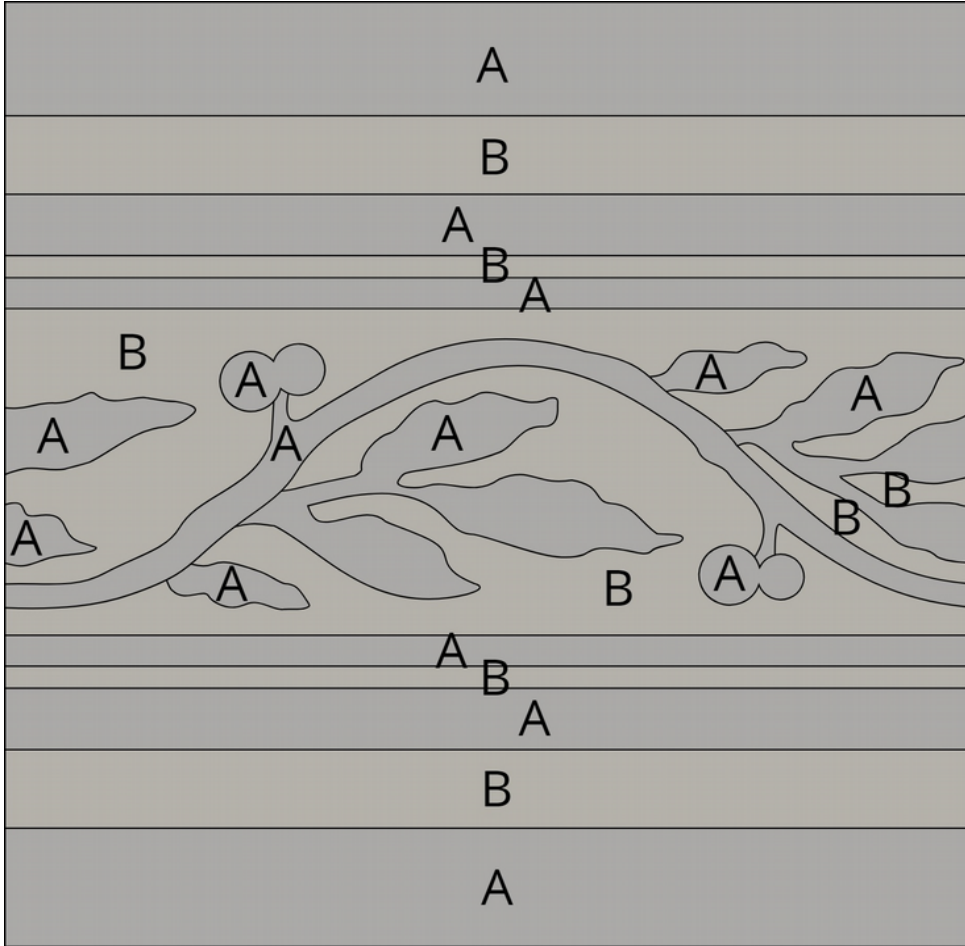

Pattern: "Emilio Border Edge"

Colors:

A Pebble
SB-2015

B Putty
SB-1005

8" Square Cement Tile (20 x 20 cm)

Hand crafted to order in your choice of colors.

Average Delivery Time (for USA): 10-14 Weeks

Call for custom quotes.