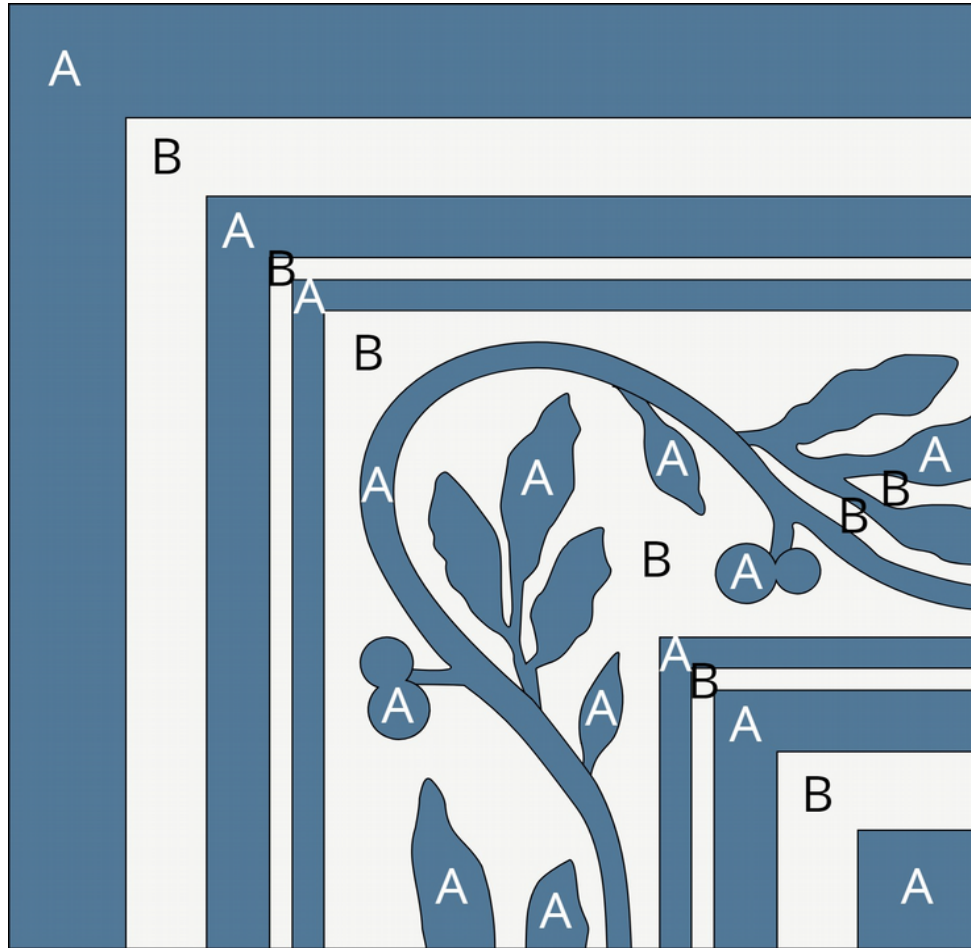

Colors:

A Royal Blue
SB-4060

B White
SB-1000

8" Square Cement Tile (20 x 20 cm)

Hand crafted to order in your choice of colors.

Average Delivery Time (for USA): 10-14 Weeks

Call for custom quotes.

Standard Thickness, 5/8" (16mm)

Pattern: "Emilio Border Corner"

Colors:

A Royal Blue
SB-4060

B White
SB-1000

8" Square Cement Tile (20 x 20 cm)

Hand crafted to order in your choice of colors.

Average Delivery Time (for USA): 10-14 Weeks

Call for custom quotes.

Custom Cement Tile Layout

"Layout 14 - Square Standard"

Tiles:

Emilio Border
Corner

Emilio Border Edge

Danza