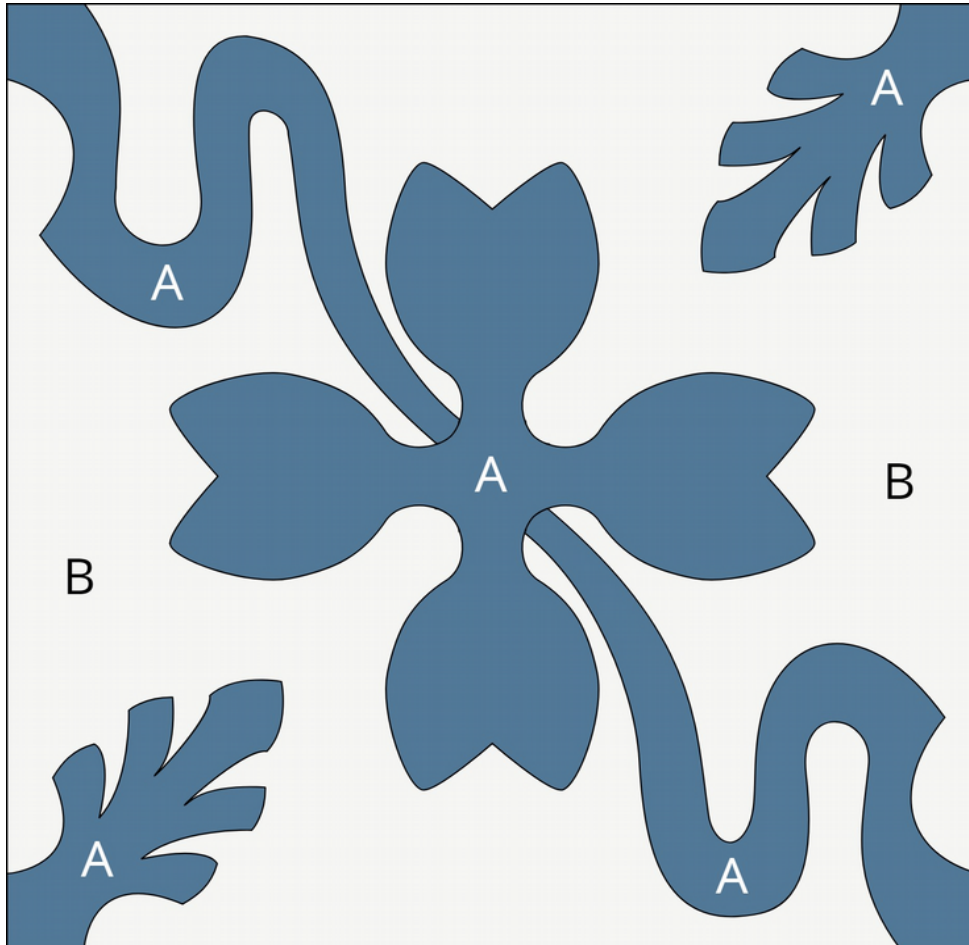

Colors:

A Royal Blue
SB-4060

B White
SB-1000

8" Square Cement Tile (20 x 20 cm)

Hand crafted to order in your choice of colors.

Average Delivery Time (for USA): 10-14 Weeks

Call for custom quotes.

Standard Thickness, 5/8" (16mm)

Pattern: "Emilio Border Corner"

Colors:

A Royal Blue
SB-4060

B White
SB-1000

8" Square Cement Tile (20 x 20 cm)

Hand crafted to order in your choice of colors.

Average Delivery Time (for USA): 10-14 Weeks

Call for custom quotes.

Custom Cement Tile Layout

"Layout 14 - Square Standard"

Tiles:

Emilio Border
Corner

Emilio Border Edge

Danza