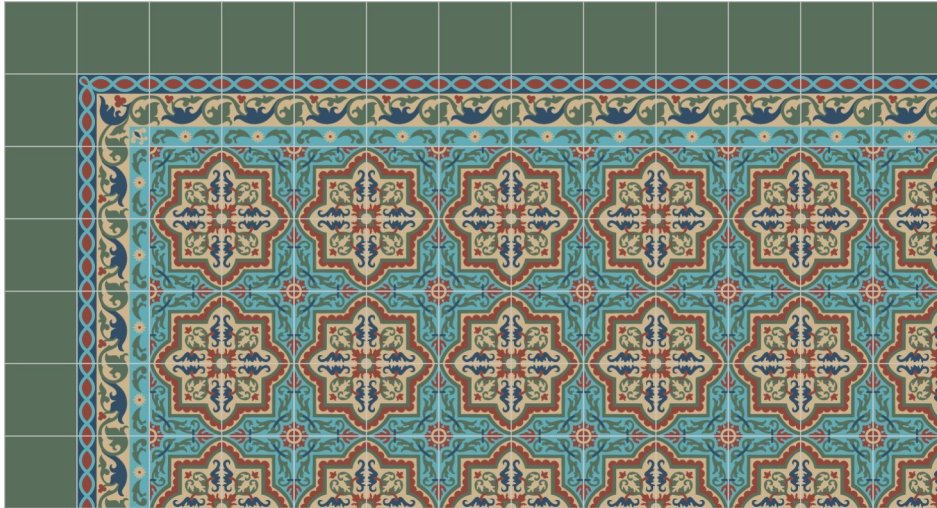

Villa Lagoon Tile

901 Commerce Drive, Unit 1-C
Gulf Shores, AL 36511 USA

www.villalagoontile.com

To Order:

1-251-968-3375

info@villalagoontile.com

Custom Cement Tile Layout "Layout 1 - Square Standard"

Tiles:

Solid Rainforest
SB-3043

Marinas Border
Corner

Marinas Border
Edge

Habanero