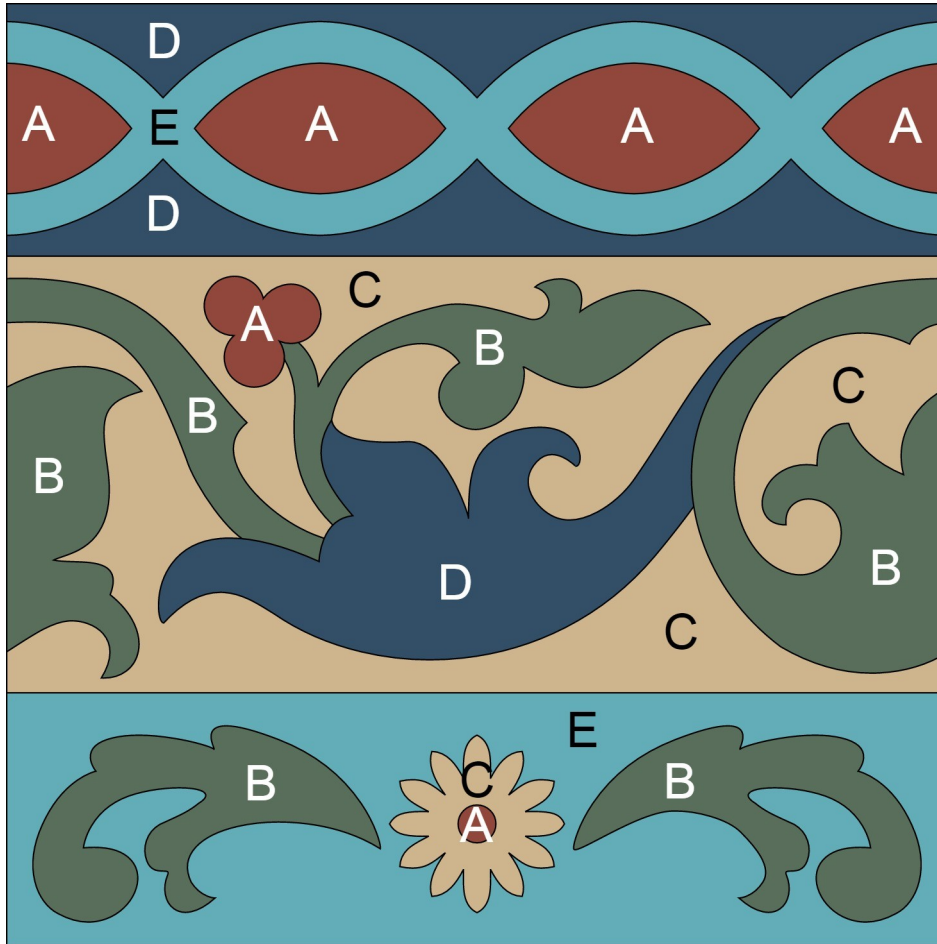

www.villalagoontile.com

To Order:

1-251-968-3375

info@villalagoontile.com

Custom Cement Tile Color Map Pattern: "Marinas Border Corner"

Colors:

- A** Cranberry
SB-7426u
- B** Camel
SB-7014
- C** Deep Inlet
SB-4012
- D** Rainforest
SB-3043
- E** Bimini
SB-4020

Colors:

- A** Cranberry
SB-7426u
- B** Rainforest
SB-3043
- C** Camel
SB-7014
- D** Deep Inlet
SB-4012
- E** Bimini
SB-4020

8" Square Cement Tile (20 x 20 cm)

Hand crafted to order in your choice of colors.