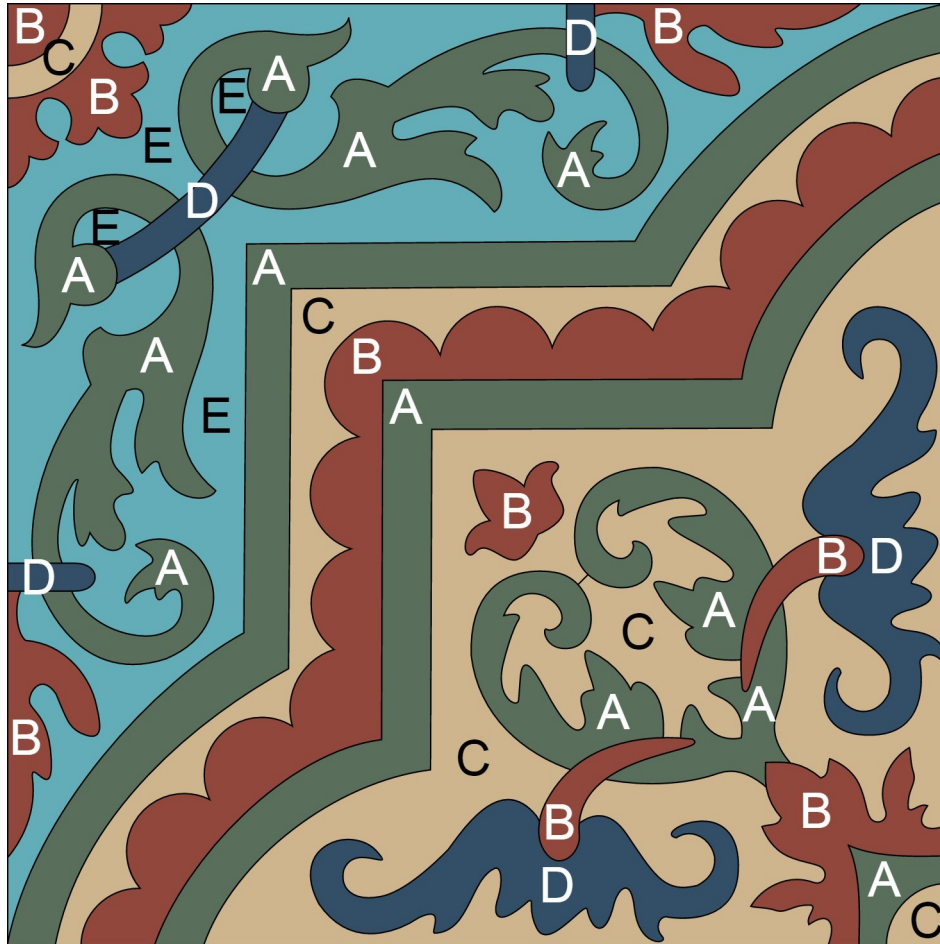

Colors:

- A** Rainforest
SB-3043
- B** Cranberry
SB-7426u
- C** Camel
SB-7014
- D** Deep Inlet
SB-4012
- E** Bimini
SB-4020

8" Square Cement Tile (20 x 20 cm)

Hand crafted to order in your choice of colors.

www.villalagoontile.com

To Order:

1-251-968-3375

info@villalagoontile.com

Custom Cement Tile Color Map Pattern: "Marinas Border Corner"

Colors:

- A** Cranberry
SB-7426u
- B** Camel
SB-7014
- C** Deep Inlet
SB-4012
- D** Rainforest
SB-3043
- E** Bimini
SB-4020

Colors:

- A** Cranberry
SB-7426u
- B** Rainforest
SB-3043
- C** Camel
SB-7014
- D** Deep Inlet
SB-4012
- E** Bimini
SB-4020

8" Square Cement Tile (20 x 20 cm)

Hand crafted to order in your choice of colors.

Marinas Border
Edge

Habanero