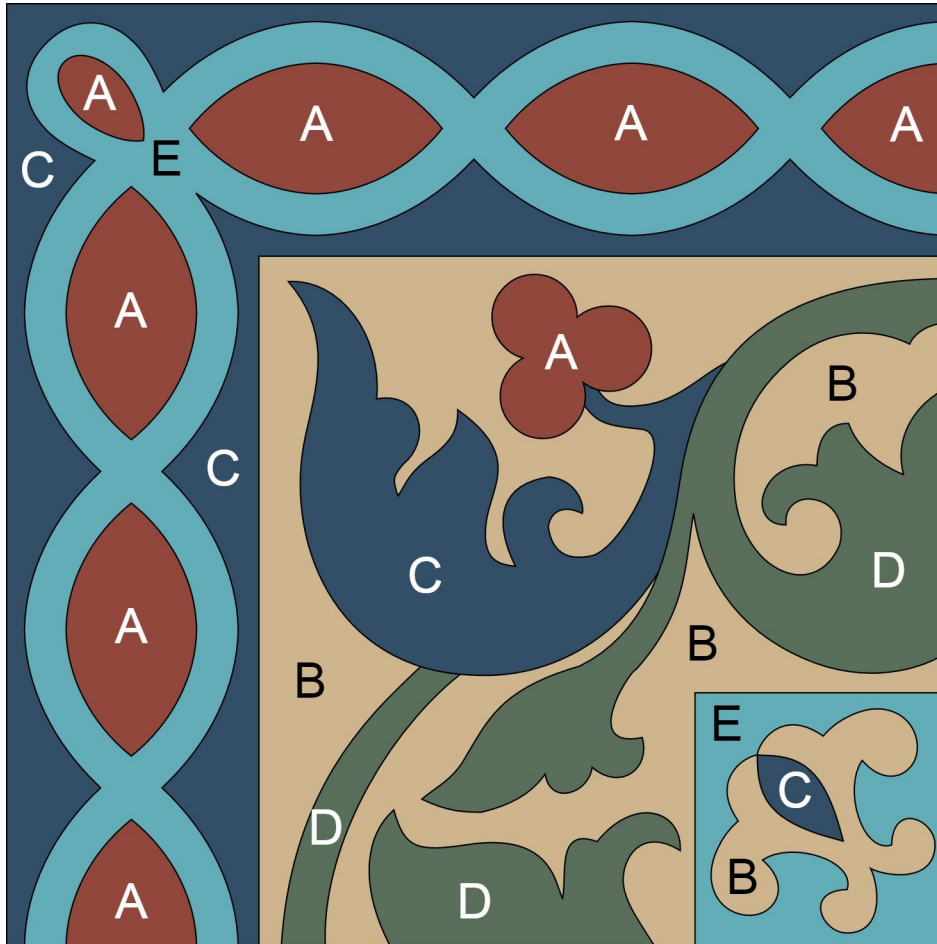

Colors:

- A** Rainforest
SB-3043
- B** Cranberry
SB-7426u
- C** Camel
SB-7014
- D** Deep Inlet
SB-4012
- E** Bimini
SB-4020

8" Square Cement Tile (20 x 20 cm)

Hand crafted to order in your choice of colors.

www.villalagoontile.com

To Order:

1-251-968-3375

info@villalagoontile.com

Custom Cement Tile Color Map Pattern: "Marinas Border Corner"

Colors:

- A** Cranberry
SB-7426u
- B** Camel
SB-7014
- C** Deep Inlet
SB-4012
- D** Rainforest
SB-3043
- E** Bimini
SB-4020

8" Square Cement Tile (20 x 20 cm)
Hand crafted to order in your choice of colors.
Average Delivery Time (for USA): 10-14 Weeks
Call for custom quotes.
Standard Thickness, 5/8" (16mm)
Also available: 9.5mm, 12mm, and up.

Colors:

- A** Cranberry
SB-7426u
- B** Rainforest
SB-3043
- C** Camel
SB-7014
- D** Deep Inlet
SB-4012
- E** Bimini
SB-4020

8" Square Cement Tile (20 x 20 cm)

Hand crafted to order in your choice of colors.