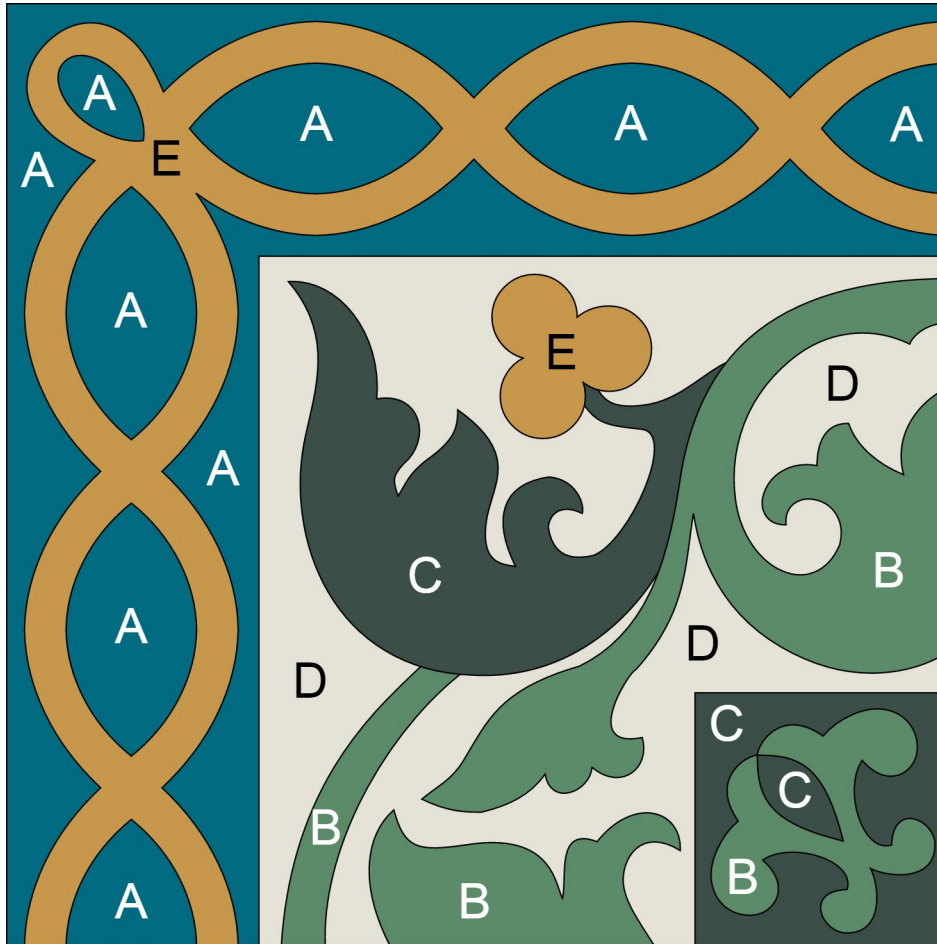

## Custom Cement Tile Color Map

Pattern: "Habanero"

Colors:

**A** Oro  
SB-7000

**B** Ponderosa  
SB-3014

**C** Miami Blue  
SB-4005

**D** Monte Verde  
SB-3005

**E** White  
SB-1000

## Custom Cement Tile Color Map

Pattern: "Marinas Border Corner"

Colors:

- A** Channel Blue  
SB-4025
- B** Monte Verde  
SB-3005
- C** Ponderosa  
SB-3014
- D** White  
SB-1000
- E** Oro  
SB-7000

8" Square Cement Tile (20 x 20 cm)

Hand crafted to order in your choice of colors.

Average Delivery Time (for USA): 10-14 Weeks

Call for custom quotes.

Standard Thickness, 5/8" (16mm)

Also available: 9.5mm, 12mm, and up.