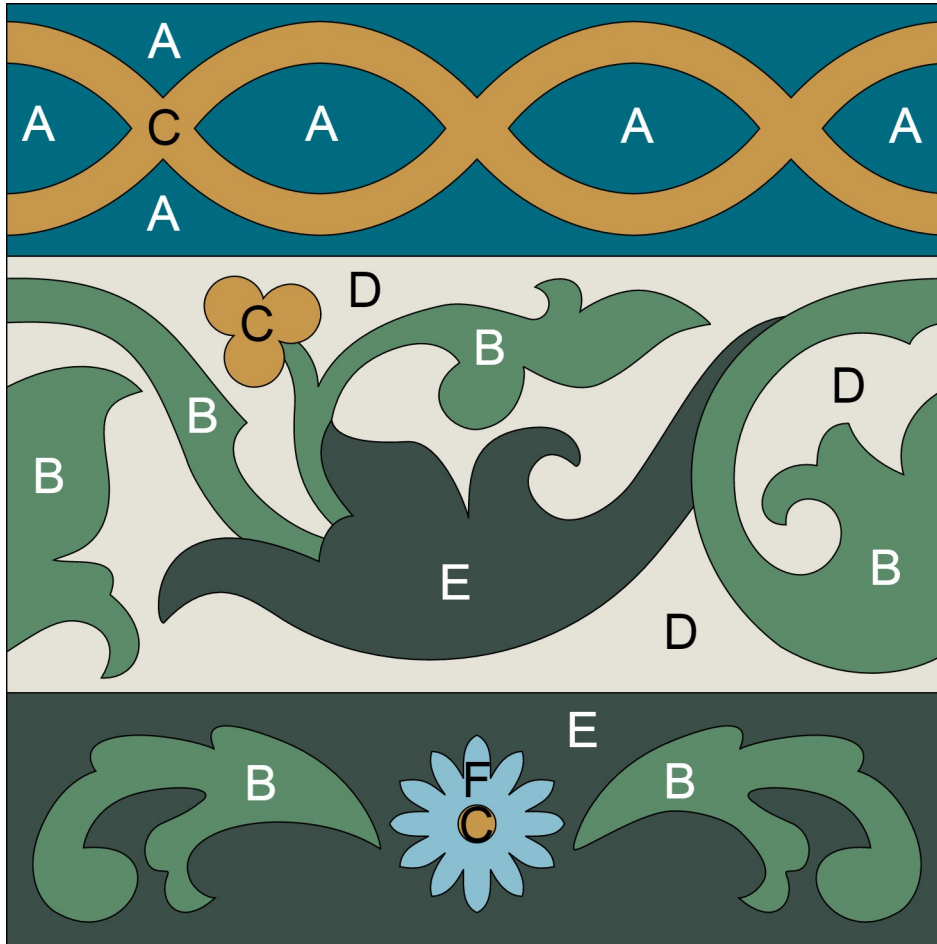

## Custom Cement Tile Color Map

Pattern: "Marinas Border Corner"

Colors:

- A** Channel Blue  
SB-4025
- B** Monte Verde  
SB-3005
- C** Ponderosa  
SB-3014
- D** White  
SB-1000
- E** Oro  
SB-7000

8" Square Cement Tile (20 x 20 cm)

Hand crafted to order in your choice of colors.

Average Delivery Time (for USA): 10-14 Weeks

Call for custom quotes.

Standard Thickness, 5/8" (16mm)

Also available: 9.5mm, 12mm, and up.

## Custom Cement Tile Color Map

Pattern: "Marinas Border Edge"

Colors:

- A** Channel Blue  
SB-4025
- B** Monte Verde  
SB-3005
- C** Oro  
SB-7000
- D** White  
SB-1000
- E** Ponderosa  
SB-3014
- F** Miami Blue  
SB-4005