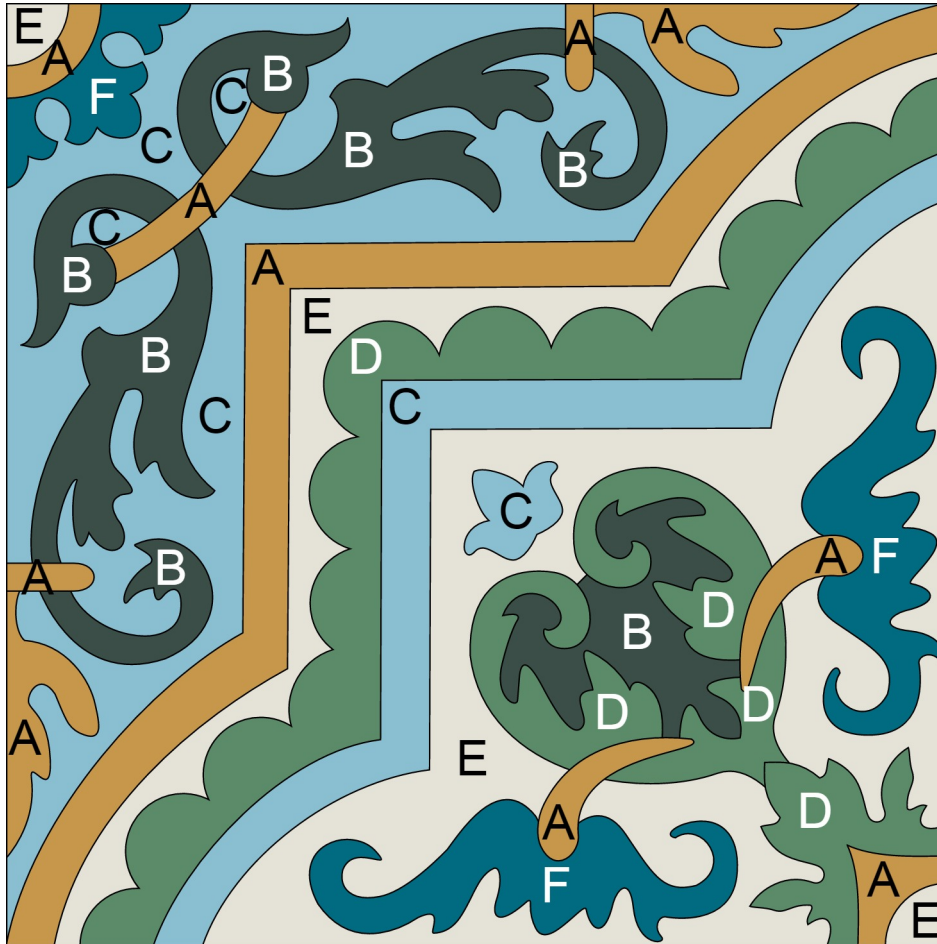

Villa Lagoon Tile

901 Commerce Drive, Unit 1-C
Gulf Shores, AL 36511 USA

www.villalagoontile.com

To Order:

1-251-968-3375

info@villalagoontile.com

Custom Cement Tile Color Map

Pattern: "Habanero"

Colors:

A Oro
SB-7000

B Ponderosa
SB-3014

C Miami Blue
SB-4005

D Monte Verde
SB-3005

E White
SB-1000

F Channel Blue
SB-4025

8" Square Cement Tile (20 x 20 cm)

Hand crafted to order in your choice of colors.

Average Delivery Time (for USA): 10-14 Weeks

Call for custom quotes.

Standard Thickness, 5/8" (16mm)

Also available: 9.5mm, 12mm, and up.

This document is Copyright Villa Lagoon Tile, All Rights Reserved.

Unauthorized use of this document is prohibited.

The name "Habanero" used with this pattern is a trademark of Villa Lagoon Tile.