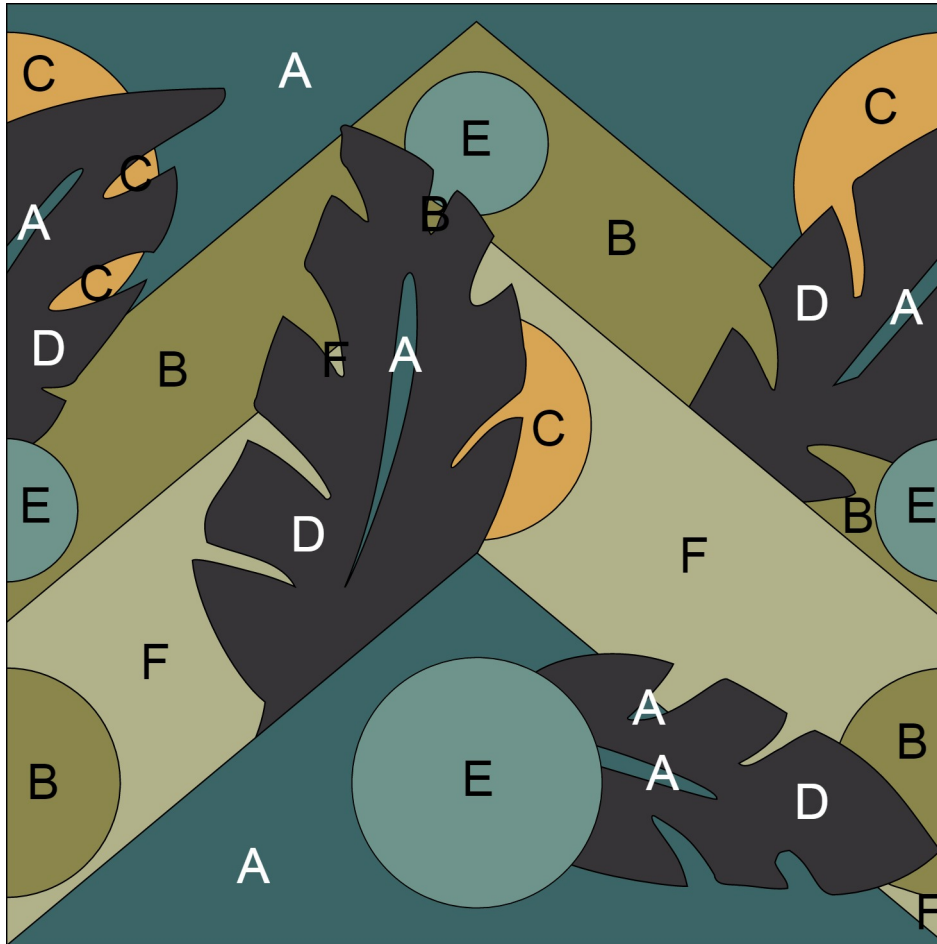

Villa Lagoon Tile

901 Commerce Drive, Unit 1-C
Gulf Shores, AL 36511 USA

www.villalagoontile.com

To Order:

1-251-968-3375

info@villalagoontile.com

Custom Cement Tile Color Map

Pattern: "Moon Over Havana"

Colors:

A Nile Blue
SB-4049

B Picholine
SB-3003

C Maple Sugar
SB-7010

D Black
SB-2000

E Frosted Teal
SB-3027

F Lichen
SB-3025

8" Square Cement Tile (20 x 20 cm)

Hand crafted to order in your choice of colors.

Average Delivery Time (for USA): 10-14 Weeks

Call for custom quotes.

Standard Thickness, 5/8" (16mm)

Also available: 9.5mm, 12mm, and up.

The "Moon Over Havana" pattern is Copyright Villa Lagoon Tile.