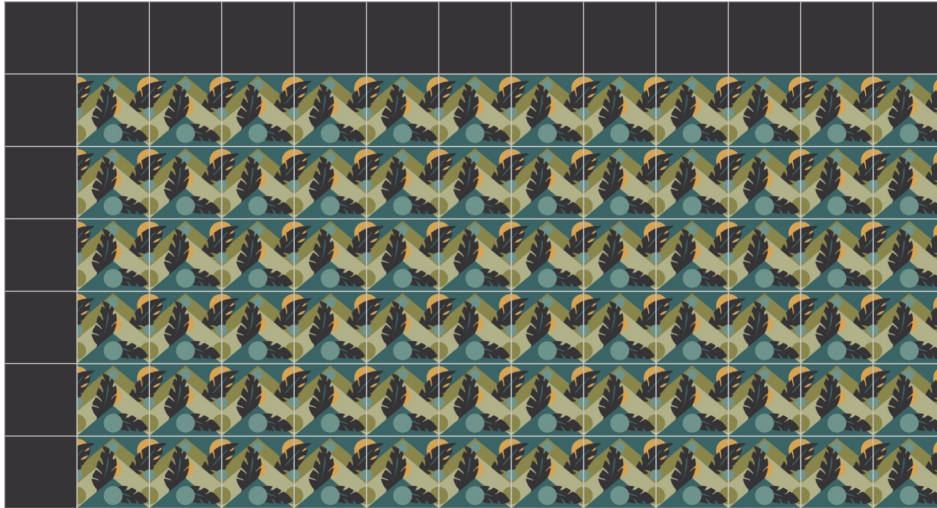

Hand crafted to order in your choice of colors.

Average Delivery Time (for USA): 10-14 Weeks

Call for custom quotes.

Standard Thickness, 5/8" (16mm)

Also available: 9.5mm, 12mm, and up.

The "Moon Over Havana" pattern is Copyright Villa Lagoon Tile.

www.villalagoontile.com

To Order:

1-251-968-3375

info@villalagoontile.com

Custom Cement Tile Layout "Layout 1 - Square Standard"

Tiles:

Moon Over Havana

Solid Black
SB-2000