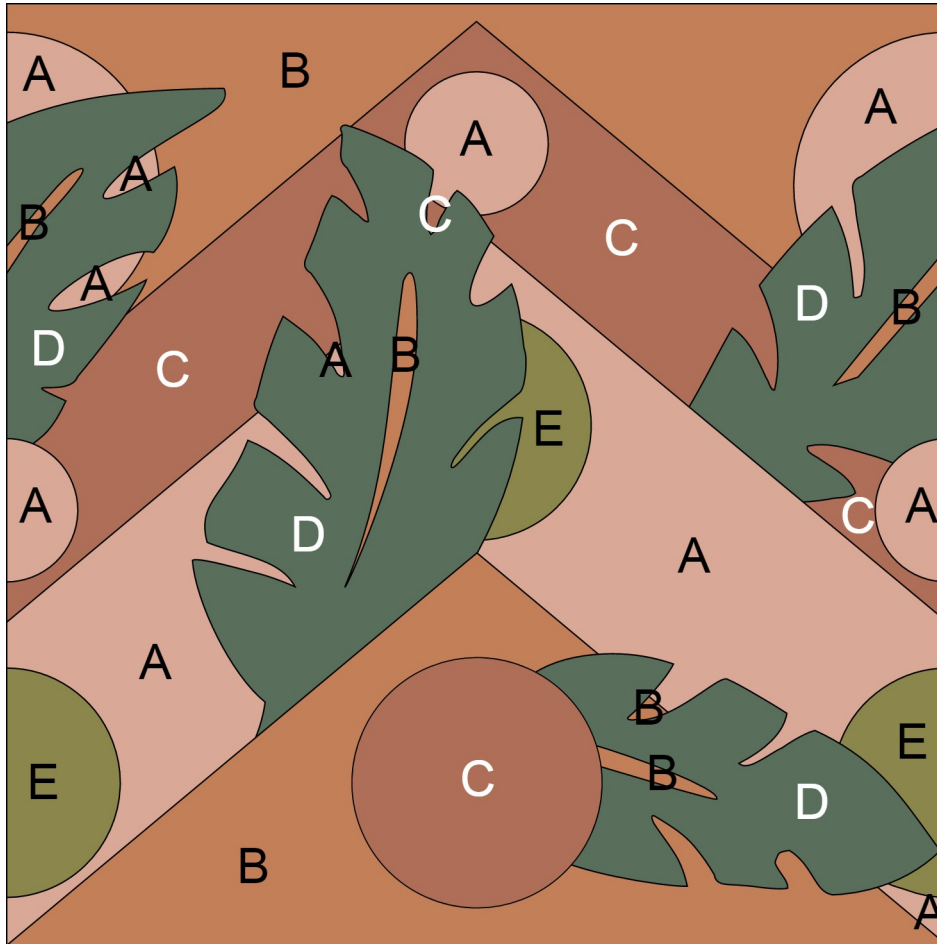

Villa Lagoon Tile

901 Commerce Drive, Unit 1-C
Gulf Shores, AL 36511 USA

www.villalagoontile.com

To Order:

1-251-968-3375

info@villalagoontile.com

Custom Cement Tile Color Map

Pattern: "Moon Over Havana"

Colors:

- A** Smoky Coral
SB-5005
- B** Smoked Pumpkin
SB-5006
- C** Terracotta
SB-5015
- D** Rainforest
SB-3043
- E** Picholine
SB-3003

8" Square Cement Tile (20 x 20 cm)

Hand crafted to order in your choice of colors.

Average Delivery Time (for USA): 10-14 Weeks

Call for custom quotes.

Standard Thickness, 5/8" (16mm)

Also available: 9.5mm, 12mm, and up.

The "Moon Over Havana" pattern is Copyright Villa Lagoon Tile.

Unauthorized reproduction of this pattern is prohibited.

info@villalagoontile.com

Custom Cement Tile Layout "Layout 1 - Square Standard"

Tiles:

Moon Over Havana

Solid Picholine
SB-3003