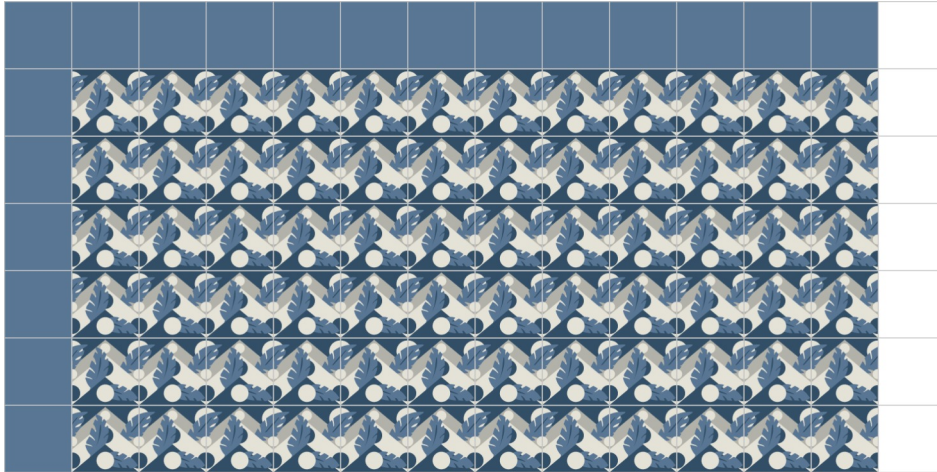

Colors:

A White
SB-1000

B Deep Inlet
SB-4012

C Urban Gray
SB-2019

D Washed Denim
SB-4011

8" Square Cement Tile (20 x 20 cm)

Hand crafted to order in your choice of colors.

Average Delivery Time (for USA): 10-14 Weeks

info@villalagoontile.com

Custom Cement Tile Layout "Layout 1 - Square Standard"

Tiles:

Moon Over Havana

Solid Washed Denim
SB-4011