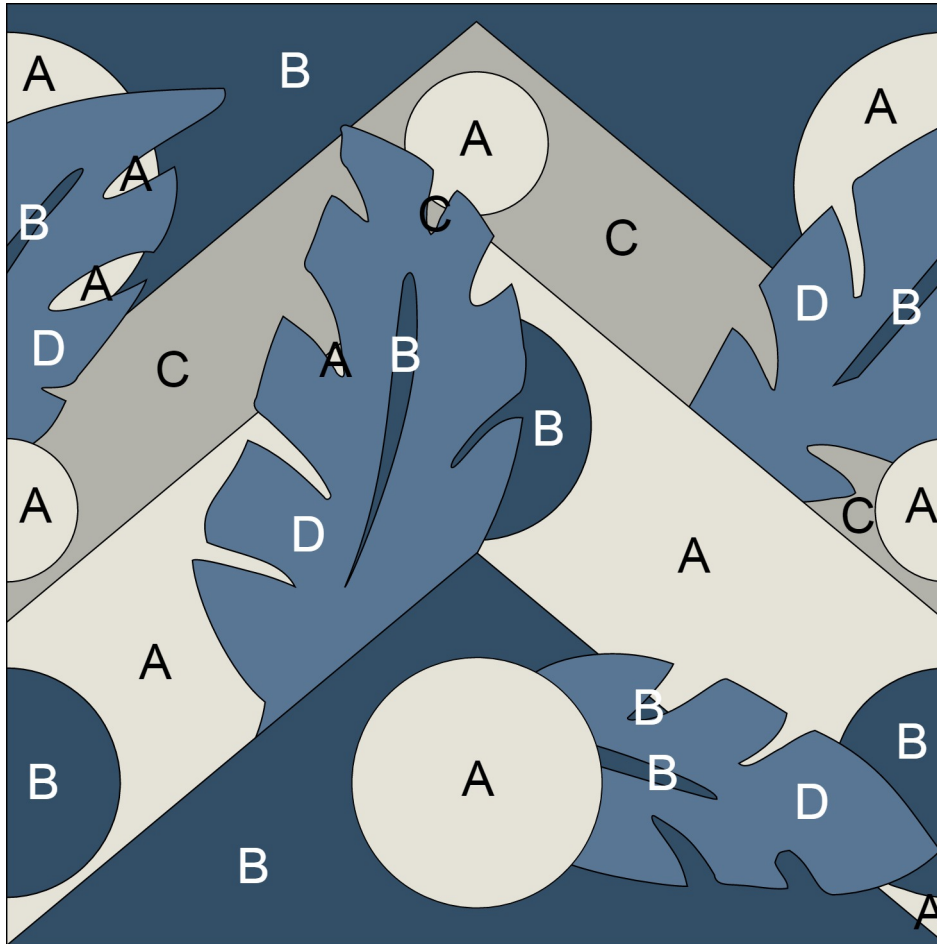

Colors:

A White
SB-1000

B Deep Inlet
SB-4012

C Urban Gray
SB-2019

D Washed Denim
SB-4011

8" Square Cement Tile (20 x 20 cm)

Hand crafted to order in your choice of colors.

Average Delivery Time (for USA): 10-14 Weeks

Call for custom quotes.

Standard Thickness, 5/8" (16mm)

Also available: 9.5mm, 12mm, and up.

The "Moon Over Havana" pattern is Copyright Villa Lagoon Tile.

Unauthorized reproduction of this pattern is prohibited.

info@villalagoontile.com

Custom Cement Tile Layout "Layout 1 - Square Standard"

Tiles:

Moon Over Havana

Solid Washed Denim
SB-4011