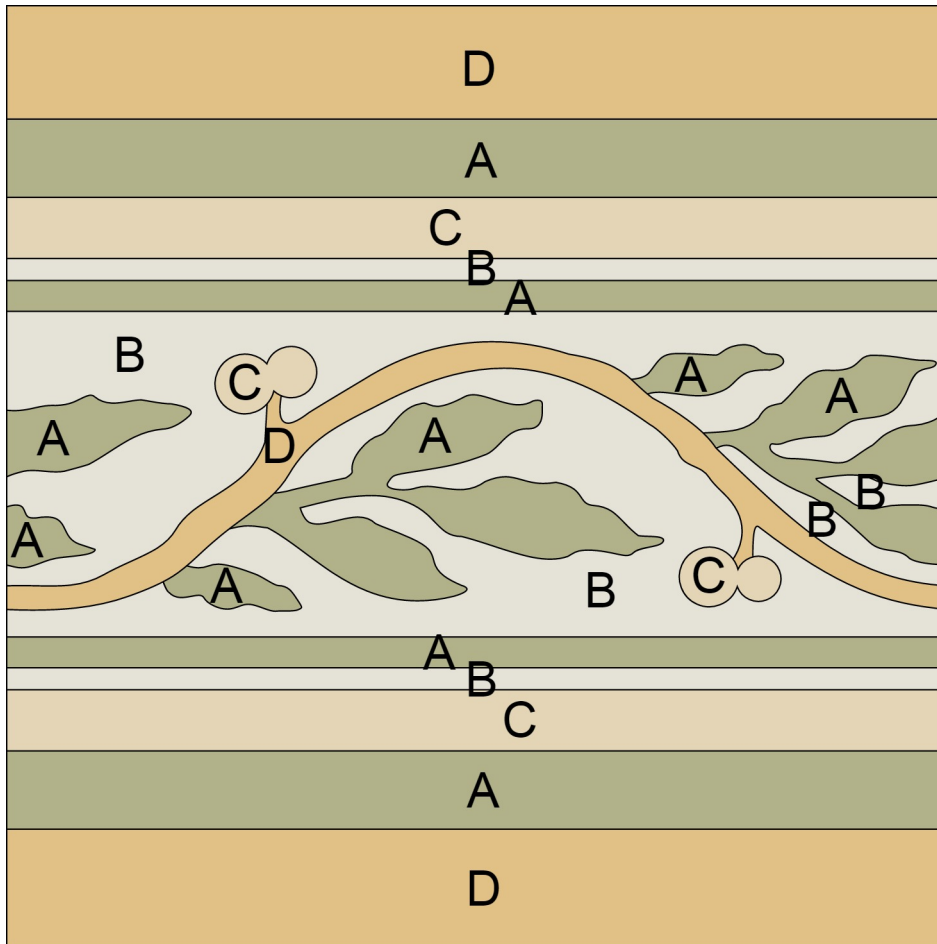

Custom Cement Tile Color Map

Pattern: "Emilio Border Corner"

Colors:

A Lichen
SB-3025

B White
SB-1000

C Whipped Cream
SB-1010

D Straw
SB-7004

8" Square Cement Tile (20 x 20 cm)

www.villalagoontile.com

To Order:

1-251-968-3375

info@villalagoontile.com

Custom Cement Tile Color Map

Pattern: "Emilio Border Edge"

Colors:

A Lichen
SB-3025

B White
SB-1000

C Whipped Cream
SB-1010

D Straw
SB-7004

8" Square Cement Tile (20 x 20 cm)

Hand crafted to order in your choice of colors.

Average Delivery Time (for USA): 10-14 Weeks

Call for custom quotes.

Custom Cement Tile Layout "Layout 1 - Square Standard"

Tiles:

Rumba

Emilio Border
Corner

Emilio Border Edge

Solid Whipped Cream
SB-1010