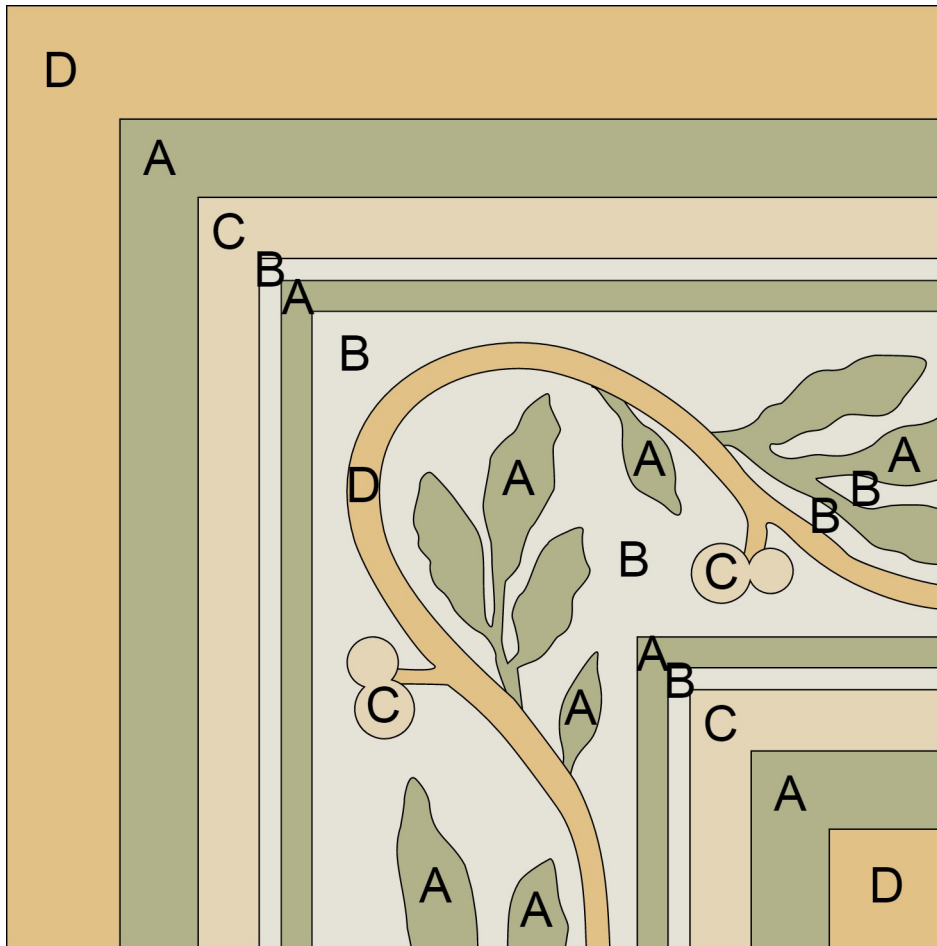

Call for custom quotes.

Standard Thickness, 5/8" (16mm)

Also available: 9.5mm, 12mm, and up.

This document is Copyright Villa Lagoon Tile, All Rights Reserved.

Unauthorized use of this document is prohibited.

Custom Cement Tile Color Map

Pattern: "Emilio Border Corner"

Colors:

A Lichen
SB-3025

B White
SB-1000

C Whipped Cream
SB-1010

D Straw
SB-7004

8" Square Cement Tile (20 x 20 cm)

B White
SB-1000

C Whipped Cream
SB-1010

D Straw
SB-7004

8" Square Cement Tile (20 x 20 cm)

Hand crafted to order in your choice of colors.

Average Delivery Time (for USA): 10-14 Weeks

Call for custom quotes.

Custom Cement Tile Layout "Layout 1 - Square Standard"

Tiles:

Rumba

Emilio Border
Corner

Emilio Border Edge

Solid Whipped Cream
SB-1010