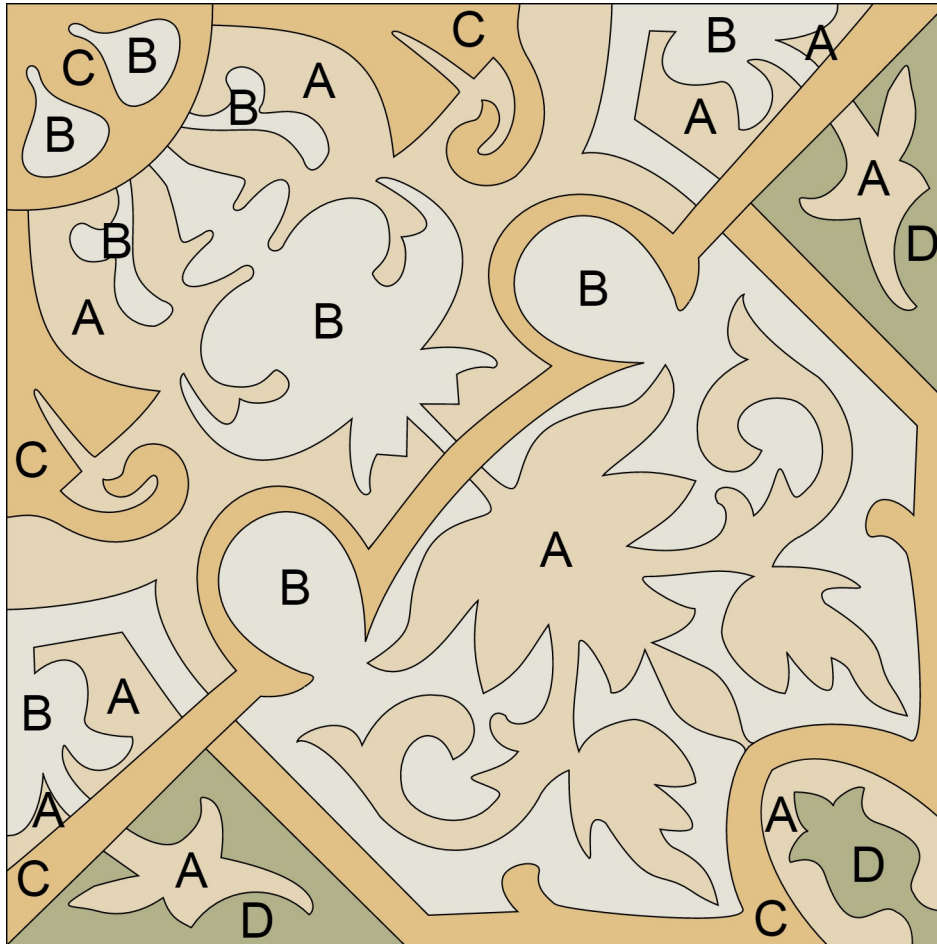

Villa Lagoon Tile

901 Commerce Drive, Unit 1-C
Gulf Shores, AL 36511 USA

www.villalagoontile.com

To Order:

1-251-968-3375

info@villalagoontile.com

Custom Cement Tile Color Map

Pattern: "Rumba"

Colors:

- **A** Whipped Cream
  SB-1010
- **B** White
  SB-1000
- **C** Straw
  SB-7004
- **D** Lichen
  SB-3025

8" Square Cement Tile (20 x 20 cm)

Hand crafted to order in your choice of colors.

Average Delivery Time (for USA): 10-14 Weeks

Call for custom quotes.

Standard Thickness, 5/8" (16mm)

Also available: 9.5mm, 12mm, and up.

This document is Copyright Villa Lagoon Tile, All Rights Reserved.

Unauthorized use of this document is prohibited.

The name "Rumba" used with this pattern is a trademark of Villa Lagoon Tile.