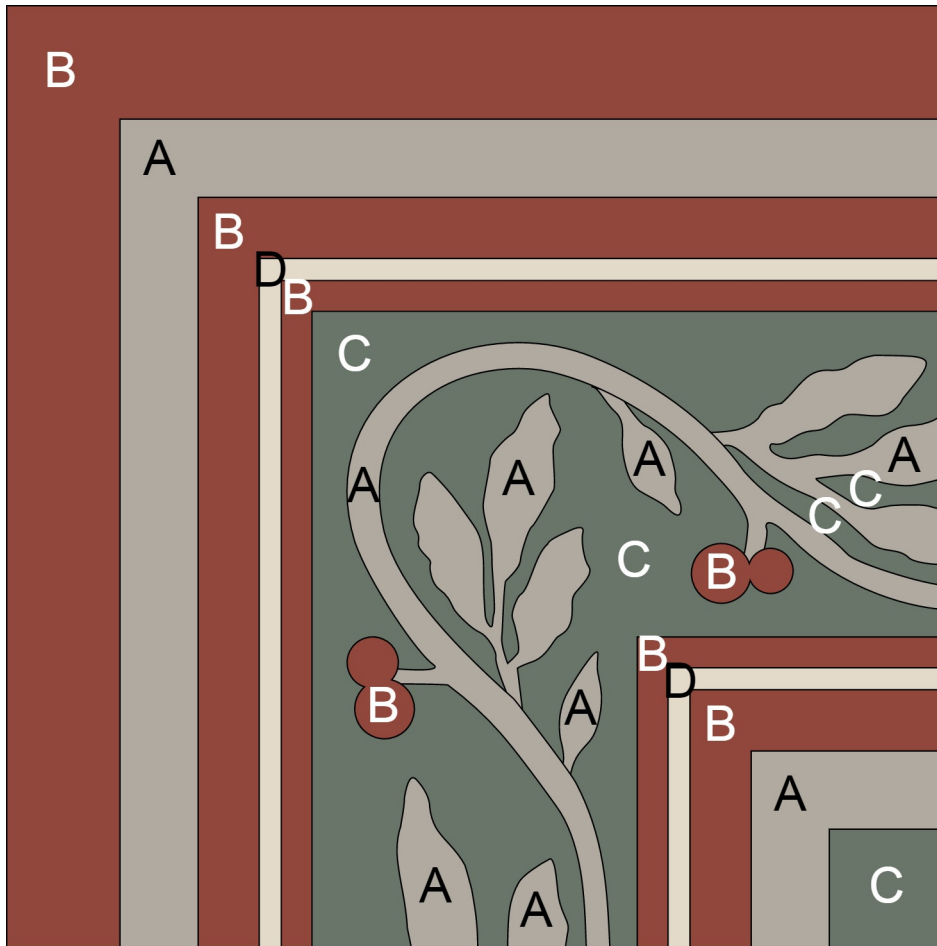

Call for custom quotes.

Standard Thickness, 5/8" (16mm)

Also available: 9.5mm, 12mm, and up.

This document is Copyright Villa Lagoon Tile, All Rights Reserved.

Unauthorized use of this document is prohibited.

Custom Cement Tile Color Map

Pattern: "Emilio Border Corner"

Colors:

A Portland
SB-2025

B Beacon Hill
SB-5000

C Dark Seaweed
SB-3015

D Sand Dollar
SB-1007

8" Square Cement Tile (20 x 20 cm)

Hand crafted to order in your choice of colors.

Average Delivery Time (for USA): 10-14 Weeks

Call for custom quotes.

Standard Thickness, 5/8" (16mm)

Also available: 9.5mm, 12mm, and up.

Villa Lagoon Tile

901 Commerce Drive, Unit 1-C
Gulf Shores, AL 36511 USA

8" Square Cement Tile (20 x 20 cm)

Hand crafted to order in your choice of colors.

Average Delivery Time (for USA): 10-14 Weeks

Call for custom quotes.

Standard Thickness, 5/8" (16mm)

Also available: 9.5mm, 12mm, and up.