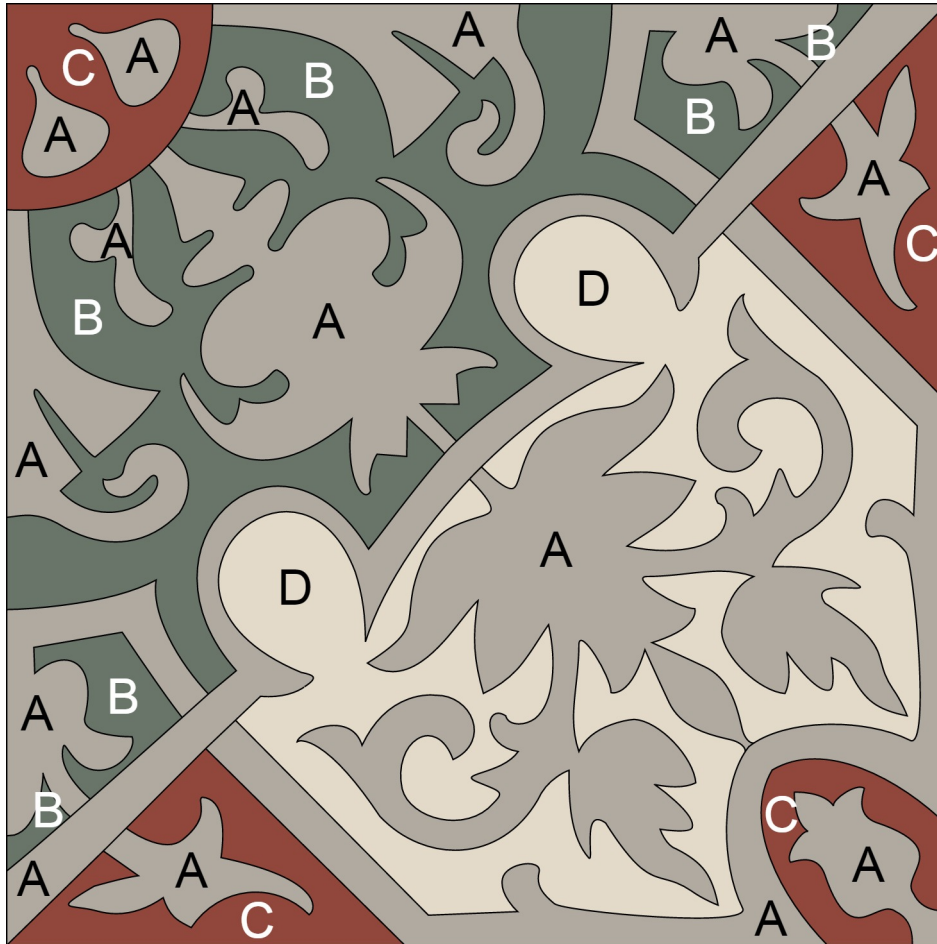

Colors:

- A** Portland
SB-2025
- B** Dark Seaweed
SB-3015
- C** Beacon Hill
SB-5000
- D** Sand Dollar
SB-1007

8" Square Cement Tile (20 x 20 cm)

Hand crafted to order in your choice of colors.

Average Delivery Time (for USA): 10-14 Weeks

Call for custom quotes.

Standard Thickness, 5/8" (16mm)

Also available: 9.5mm, 12mm, and up.

This document is Copyright Villa Lagoon Tile, All Rights Reserved.

Unauthorized use of this document is prohibited.

Custom Cement Tile Color Map

Pattern: "Emilio Border Corner"

Colors:

A Portland
SB-2025

B Beacon Hill
SB-5000

C Dark Seaweed
SB-3015

D Sand Dollar
SB-1007

8" Square Cement Tile (20 x 20 cm)

8" Square Cement Tile (20 x 20 cm)

Hand crafted to order in your choice of colors.

Average Delivery Time (for USA): 10-14 Weeks

Call for custom quotes.

Standard Thickness, 5/8" (16mm)

Also available: 9.5mm, 12mm, and up.