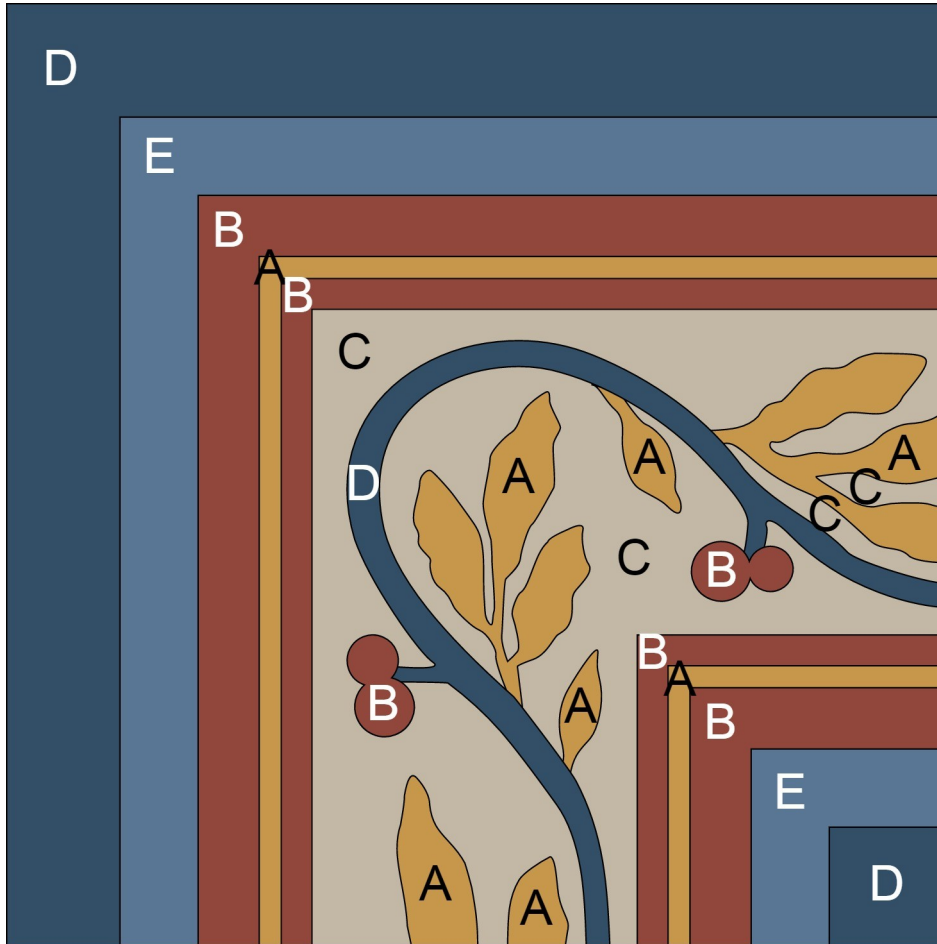

www.villalagoontile.com

To Order:

1-251-968-3375

info@villalagoontile.com

Custom Cement Tile Color Map

Pattern: "Emilio Border Corner"

Colors:

A Oro
SB-7000

B Cranberry
SB-7426u

C Smoke
SB-1002

D Deep Inlet
SB-4012

E Washed Denim
SB-4011

8" Square Cement Tile (20 x 20 cm)

Hand crafted to order in your choice of colors.

Average Delivery Time (for USA): 10-14 Weeks

E Washed Denim
SB-4011

8" Square Cement Tile (20 x 20 cm)

Hand crafted to order in your choice of colors.

Average Delivery Time (for USA): 10-14 Weeks

Call for custom quotes.

Standard Thickness, 5/8" (16mm)