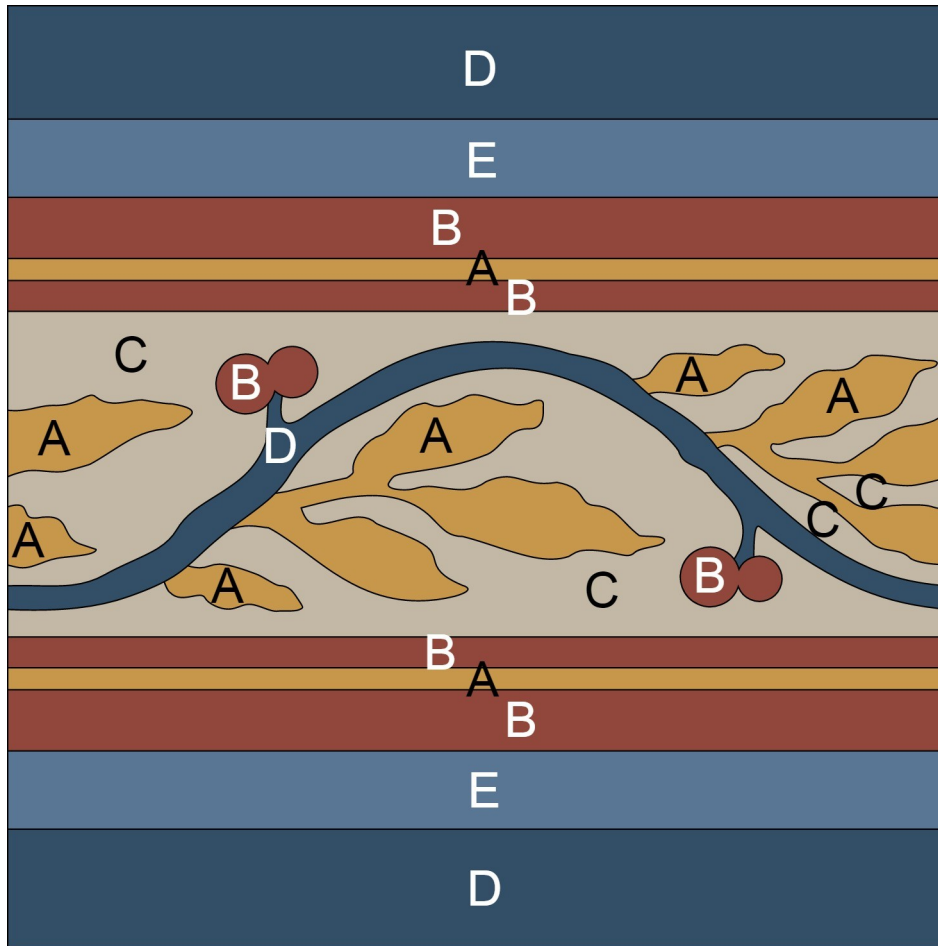

B Cranberry
SB-7426u

C Smoke
SB-1002

D Deep Inlet
SB-4012

E Washed Denim
SB-4011

8" Square Cement Tile (20 x 20 cm)

Hand crafted to order in your choice of colors.

Average Delivery Time (for USA): 10-14 Weeks

Call for custom quotes.

Standard Thickness, 5/8" (16mm)

Also available: 9.5mm, 12mm, and up.

Villa Lagoon Tile

901 Commerce Drive, Unit 1-C
Gulf Shores, AL 36511 USA

www.villalagoontile.com

To Order:

1-251-968-3375

info@villalagoontile.com

Custom Cement Tile Color Map

Pattern: "Emilio Border Edge"

Colors:

A Oro
SB-7000

B Cranberry
SB-7426u

C Smoke
SB-1002

D Deep Inlet
SB-4012

E Washed Denim
SB-4011

8" Square Cement Tile (20 x 20 cm)

Hand crafted to order in your choice of colors.

Average Delivery Time (for USA): 10-14 Weeks

Call for custom quotes.

Standard Thickness, 5/8" (16mm)