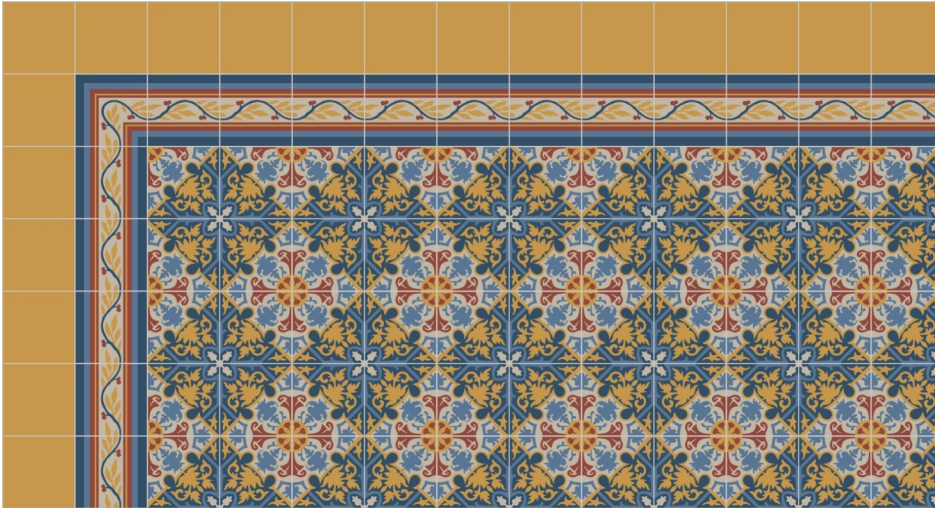

info@villalagoontile.com

Custom Cement Tile Color Map

Pattern: "Emilio Border Edge"

Colors:

A Oro
SB-7000

B Cranberry
SB-7426u

C Smoke
SB-1002

D Deep Inlet
SB-4012

E Washed Denim
SB-4011

8" Square Cement Tile (20 x 20 cm)

Hand crafted to order in your choice of colors.

Average Delivery Time (for USA): 10-14 Weeks

Call for custom quotes.

Standard Thickness, 5/8" (16mm)

Tiles:

Emilio Border
Corner

Emilio Border Edge

Rumba

Solid Oro
SB-7000