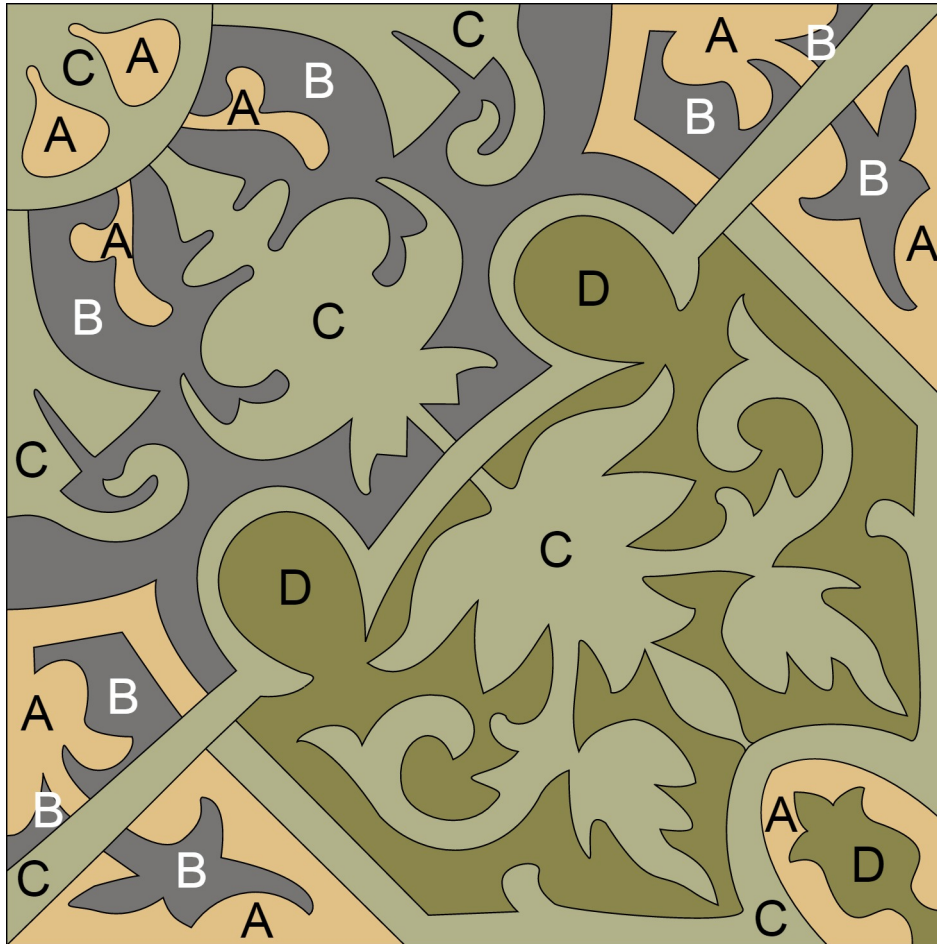

## Custom Cement Tile Color Map

Pattern: "Rumba"

Colors:

**A** Straw  
SB-7004

**B** Excalibur  
SB-2002

**C** Lichen  
SB-3025

**D** Picholine  
SB-3003

8" Square Cement Tile (20 x 20 cm)

Hand crafted to order in your choice of colors.

Average Delivery Time (for USA): 10-14 Weeks

Call for custom quotes.

Standard Thickness, 5/8" (16mm)

Also available: 9.5mm, 12mm, and up.

This document is Copyright Villa Lagoon Tile, All Rights Reserved.

## Custom Cement Tile Color Map

Pattern: "Emilio Border Corner"

Colors:

**A** Lichen  
SB-3025

**B** Seagull  
SB-2003

**C** Straw  
SB-7004

**D** Picholine  
SB-3003

8" Square Cement Tile (20 x 20 cm)

Hand crafted to order in your choice of colors.

Average Delivery Time (for USA): 10-14 Weeks

Call for custom quotes.

Standard Thickness, 5/8" (16mm)

Also available: 9.5mm, 12mm, and up.