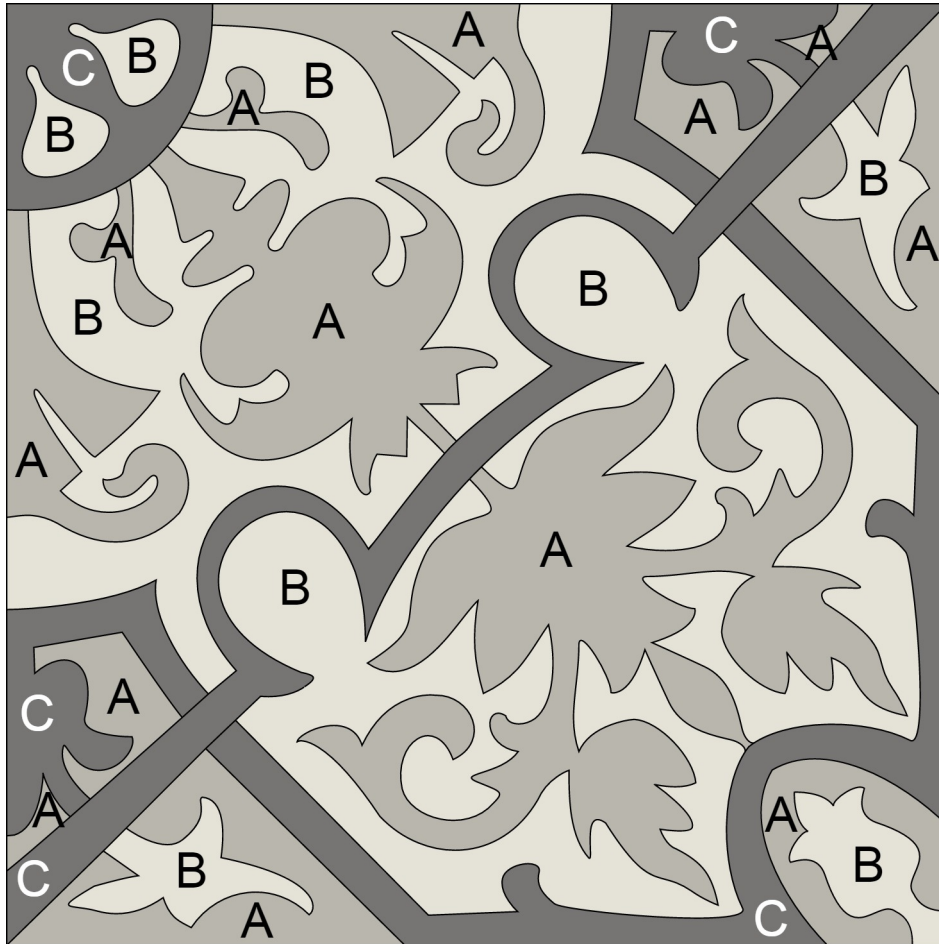

## Custom Cement Tile Color Map

Pattern: "Rumba"

## Custom Cement Tile Color Map

Pattern: "Emilio Border Corner"

Colors:

- A** White  
SB-1000
- B** Excalibur  
SB-2002
- C** Putty  
SB-1005

8" Square Cement Tile (20 x 20 cm)

Hand crafted to order in your choice of colors.

## Custom Cement Tile Color Map

Pattern: "Emilio Border Edge"

Colors:

- A** White  
SB-1000
- B** Excalibur  
SB-2002
- C** Putty  
SB-1005

8" Square Cement Tile (20 x 20 cm)

Hand crafted to order in your choice of colors.

### Tiles:

Rumba

Emilio Border  
Corner

Emilio Border Edge

Solid Putty  
SB-1005