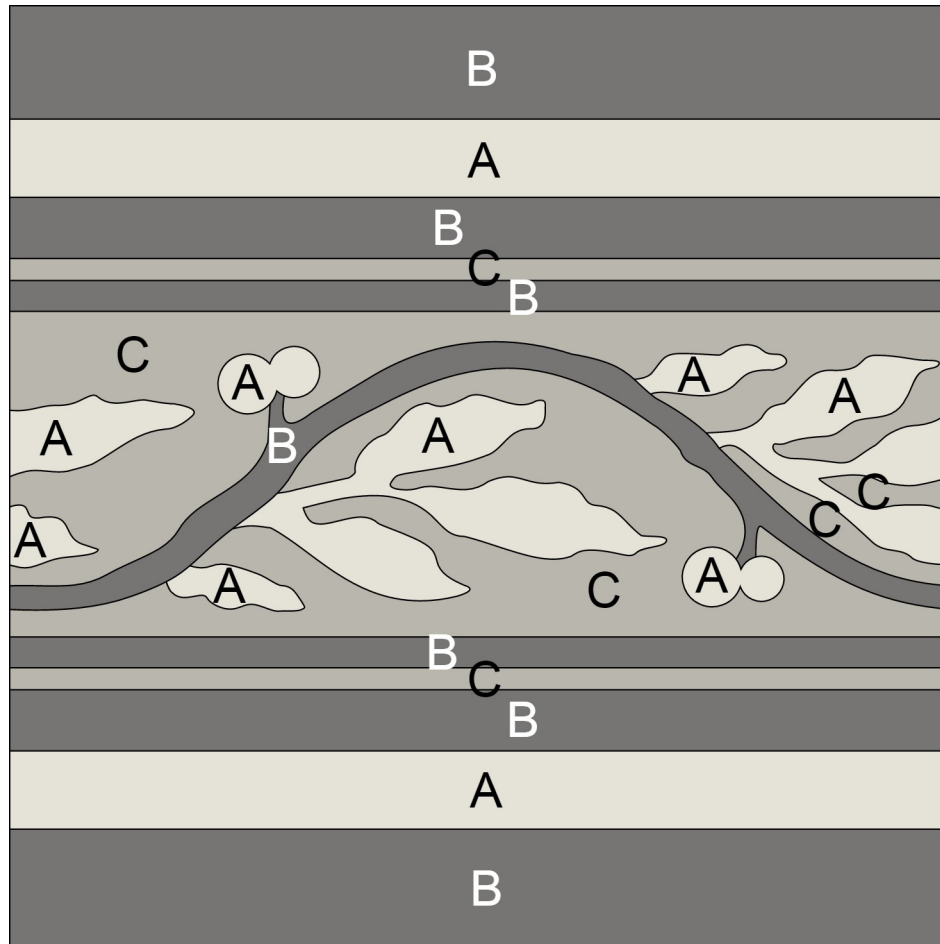

## Custom Cement Tile Color Map

Pattern: "Emilio Border Corner"

Colors:

- A** White  
SB-1000
- B** Excalibur  
SB-2002
- C** Putty  
SB-1005

8" Square Cement Tile (20 x 20 cm)

Hand crafted to order in your choice of colors.

## Custom Cement Tile Color Map

Pattern: "Emilio Border Edge"

Colors:

- A** White  
SB-1000
- B** Excalibur  
SB-2002
- C** Putty  
SB-1005

8" Square Cement Tile (20 x 20 cm)

Hand crafted to order in your choice of colors.