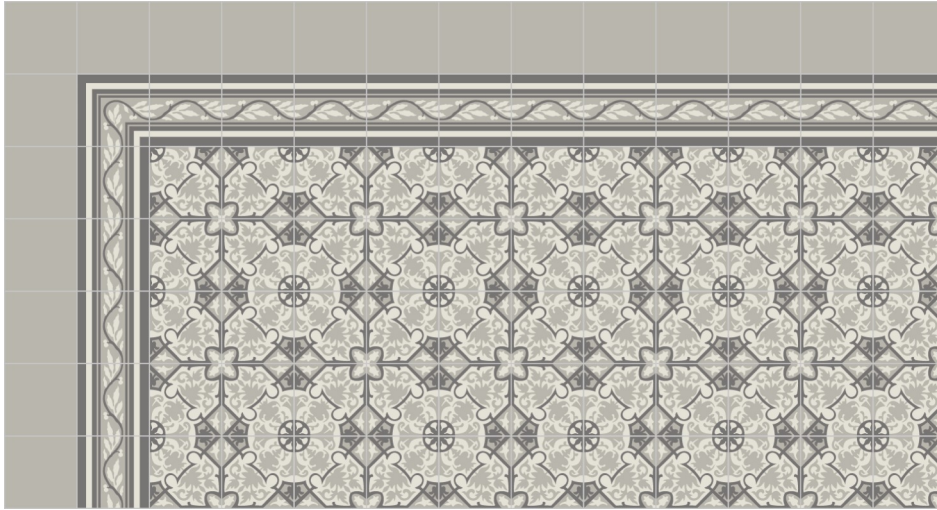

## Custom Cement Tile Color Map

Pattern: "Emilio Border Corner"

Colors:

- A** White  
SB-1000
- B** Excalibur  
SB-2002
- C** Putty  
SB-1005

8" Square Cement Tile (20 x 20 cm)

Hand crafted to order in your choice of colors.

## Custom Cement Tile Color Map

Pattern: "Emilio Border Edge"

Colors:

- A** White  
SB-1000
- B** Excalibur  
SB-2002
- C** Putty  
SB-1005

8" Square Cement Tile (20 x 20 cm)

Hand crafted to order in your choice of colors.

## Custom Cement Tile Layout "Layout 1 - Square Standard"