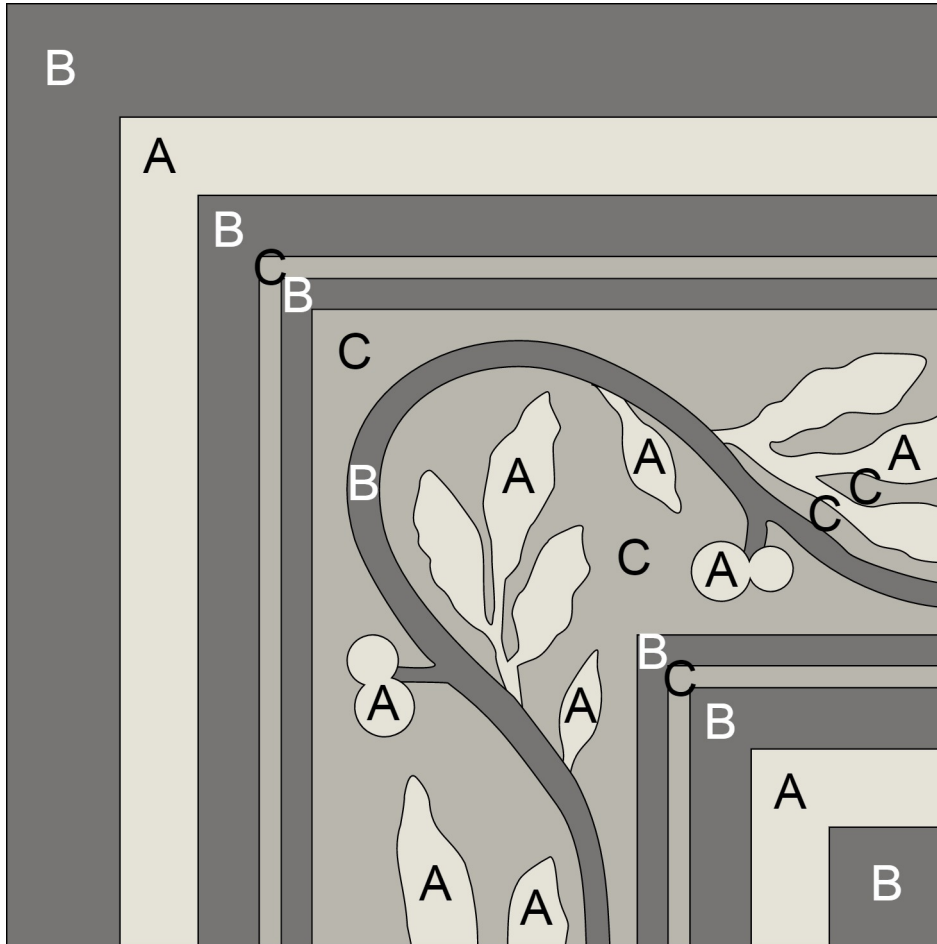

## Custom Cement Tile Color Map

Pattern: "Emilio Border Corner"

Colors:

- A** White  
SB-1000
- B** Excalibur  
SB-2002
- C** Putty  
SB-1005

8" Square Cement Tile (20 x 20 cm)

Hand crafted to order in your choice of colors.

## Custom Cement Tile Color Map

Pattern: "Emilio Border Edge"

Colors:

- A** White  
SB-1000
- B** Excalibur  
SB-2002
- C** Putty  
SB-1005

8" Square Cement Tile (20 x 20 cm)

Hand crafted to order in your choice of colors.