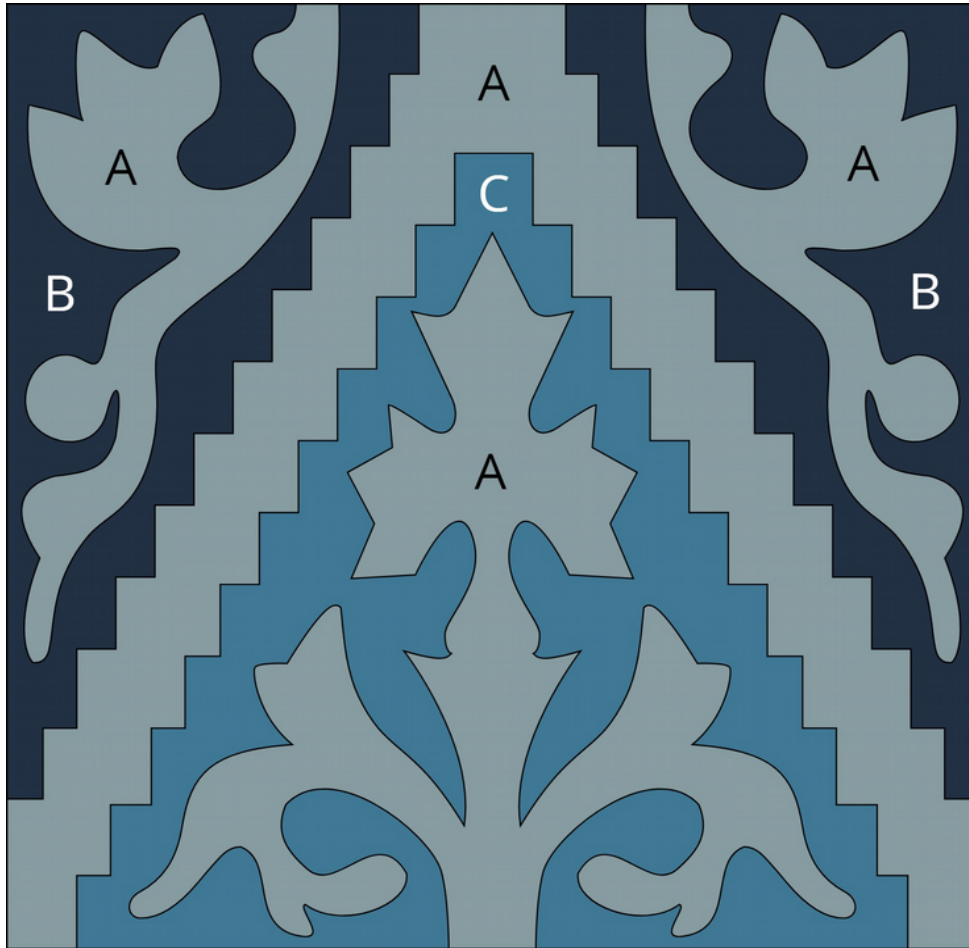

Colors:

A Stone Blue
SB-4001

B Navy
SB-4801

C Moonlit Sky
SB-4013

8" Square Cement Tile (20 x 20 cm)

Hand crafted to order in your choice of colors.

Average Delivery Time (for USA): 10-14 Weeks

Call for custom quotes.

Standard Thickness, 5/8" (16mm)

Also available: 9.5mm, 12mm, and up.

This document is Copyright Villa Lagoon Tile, All Rights Reserved.

Unauthorized use of this document is prohibited.

The name "Salsa" used with this pattern is a trademark of Villa Lagoon Tile.

Tiles:

Salsa