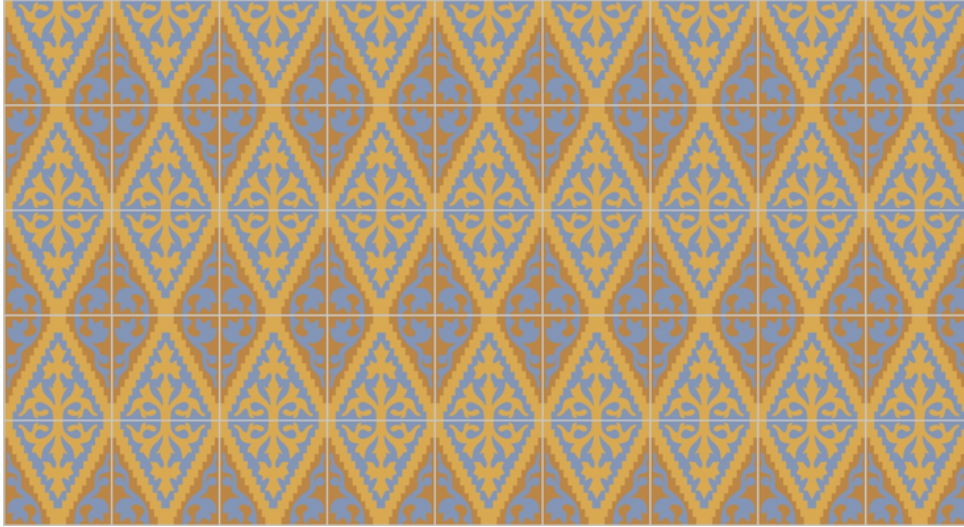

Colors:

A Periwinkle
SB-4027

B Deep Mustard
SB-7001

C Maple Sugar
SB-7010

8" Square Cement Tile (20 x 20 cm)

Hand crafted to order in your choice of colors.

Average Delivery Time (for USA): 10-14 Weeks

Call for custom quotes.

Custom Cement Tile Layout
"Layout 7 - Square Standard"

Tiles:

Salsa