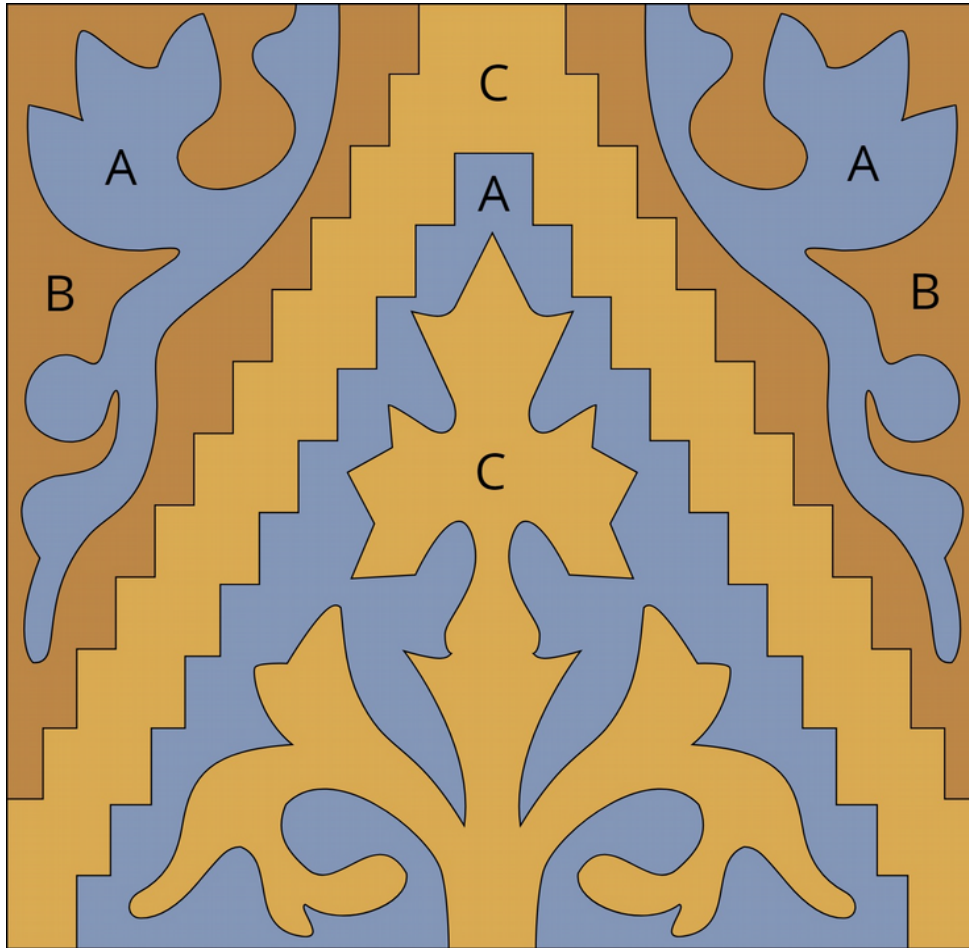

Colors:

A Periwinkle
SB-4027

B Deep Mustard
SB-7001

C Maple Sugar
SB-7010

8" Square Cement Tile (20 x 20 cm)

Hand crafted to order in your choice of colors.

Average Delivery Time (for USA): 10-14 Weeks

Call for custom quotes.

Standard Thickness, 5/8" (16mm)

Also available: 9.5mm, 12mm, and up.

This document is Copyright Villa Lagoon Tile, All Rights Reserved.

Unauthorized use of this document is prohibited.

The name "Salsa" used with this pattern is a trademark of Villa Lagoon Tile.

Custom Cement Tile Layout
"Layout 7 - Square Standard"

Tiles:

Salsa