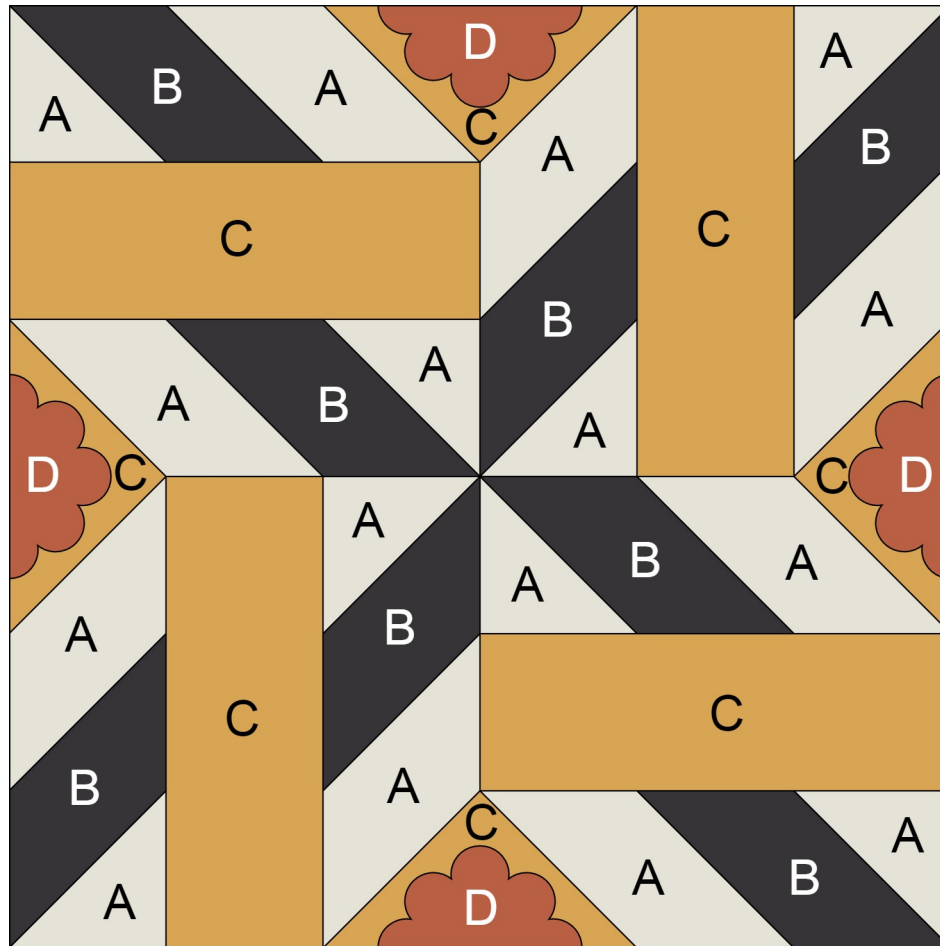

Villa Lagoon Tile

901 Commerce Drive, Unit 1-C
Gulf Shores, AL 36511 USA

www.villalagoontile.com

To Order:

1-251-968-3375

info@villalagoontile.com

Custom Cement Tile Color Map

Pattern: "Samba"

Colors:

A White
SB-1000

B Black
SB-2000

C Maple Sugar
SB-7010

D Henna
SB-5004

8" Square Cement Tile (20 x 20 cm)

Hand crafted to order in your choice of colors.

Average Delivery Time (for USA): 10-14 Weeks

Call for custom quotes.

Standard Thickness, 5/8" (16mm)

Also available: 9.5mm, 12mm, and up.

This document is Copyright Villa Lagoon Tile, All Rights Reserved.

Unauthorized use of this document is prohibited.

Custom Cement Tile Layout "Layout 1 - Square Standard"

Tiles:

Samba

Solid Black
SB-2000