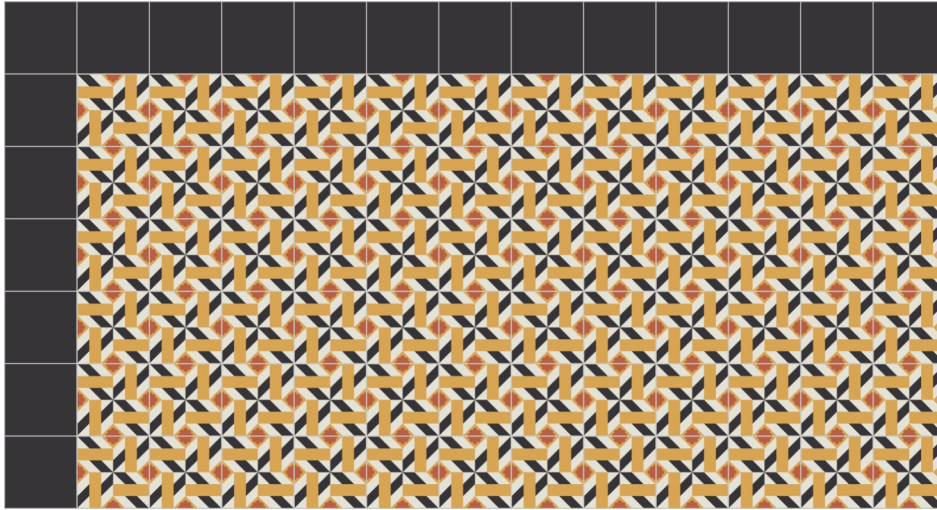

The name "Samba" used with this pattern is a trademark of Villa Lagoon Tile.

Villa Lagoon Tile

901 Commerce Drive, Unit 1-C
Gulf Shores, AL 36511 USA

www.villalagoontile.com

To Order:

1-251-968-3375

info@villalagoontile.com

Custom Cement Tile Layout "Layout 1 - Square Standard"

Tiles:

Samba

Solid Black
SB-2000