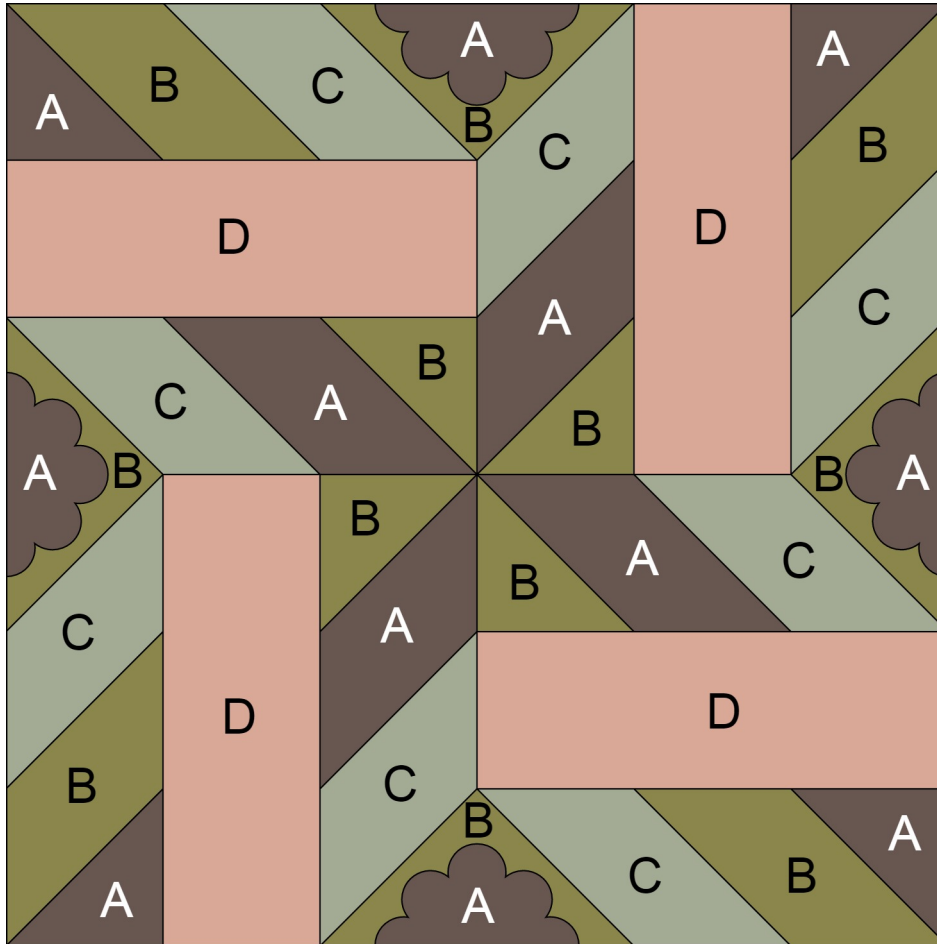

Villa Lagoon Tile

901 Commerce Drive, Unit 1-C
Gulf Shores, AL 36511 USA

www.villalagoontile.com

To Order:

1-251-968-3375

info@villalagoontile.com

Custom Cement Tile Color Map

Pattern: "Samba"

Colors:

A Espresso
SB-6014

B Picholine
SB-3003

C Gray Green
SB-3001

D Smoky Coral
SB-5005

8" Square Cement Tile (20 x 20 cm)

Hand crafted to order in your choice of colors.

Average Delivery Time (for USA): 10-14 Weeks

Call for custom quotes.

Standard Thickness, 5/8" (16mm)

Also available: 9.5mm, 12mm, and up.

This document is Copyright Villa Lagoon Tile, All Rights Reserved.

Unauthorized use of this document is prohibited.

Custom Cement Tile Layout "Layout 1 - Square Standard"

Tiles:

Samba

Solid Picholine
SB-3003