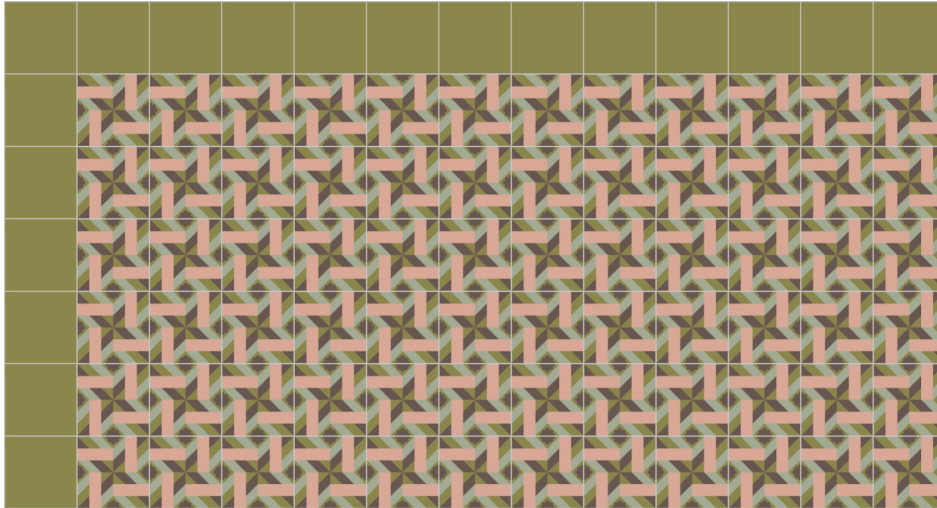

The name "Samba" used with this pattern is a trademark of Villa Lagoon Tile.

Villa Lagoon Tile

901 Commerce Drive, Unit 1-C
Gulf Shores, AL 36511 USA

www.villalagoontile.com

To Order:

1-251-968-3375

info@villalagoontile.com

Custom Cement Tile Layout "Layout 1 - Square Standard"

Tiles:

Samba

Solid Picholine
SB-3003