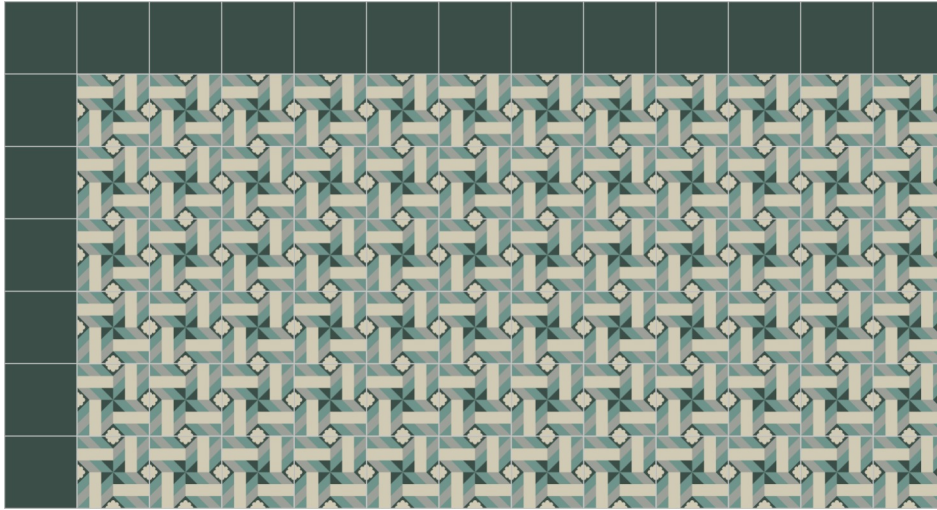

Colors:

A Frosted Teal
SB-3027

B Lexington
SB-2006

C Ponderosa
SB-3014

D Seashell White
SB-1006

8" Square Cement Tile (20 x 20 cm)

Hand crafted to order in your choice of colors.

Average Delivery Time (for USA): 10-14 Weeks

The name "Samba" used with this pattern is a trademark of Villa Lagoon Tile.

Villa Lagoon Tile

901 Commerce Drive, Unit 1-C
Gulf Shores, AL 36511 USA

www.villalagoontile.com

To Order:

1-251-968-3375

info@villalagoontile.com

Custom Cement Tile Layout "Layout 1 - Square Standard"

Tiles:

Samba

Solid Ponderosa
SB-3014