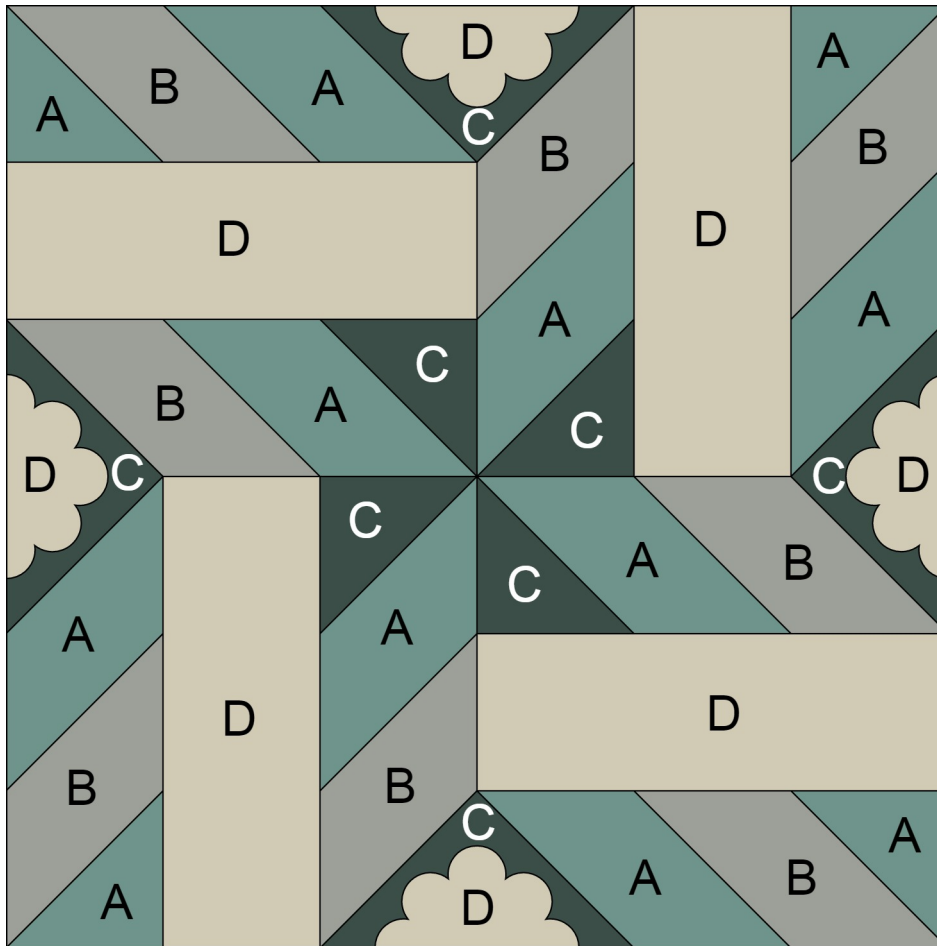

Villa Lagoon Tile

901 Commerce Drive, Unit 1-C
Gulf Shores, AL 36511 USA

www.villalagoontile.com

To Order:

1-251-968-3375

info@villalagoontile.com

Custom Cement Tile Color Map

Pattern: "Samba"

Colors:

A Frosted Teal
SB-3027

B Lexington
SB-2006

C Ponderosa
SB-3014

D Seashell White
SB-1006

8" Square Cement Tile (20 x 20 cm)

Hand crafted to order in your choice of colors.

Average Delivery Time (for USA): 10-14 Weeks

Call for custom quotes.

Standard Thickness, 5/8" (16mm)

Also available: 9.5mm, 12mm, and up.

This document is Copyright Villa Lagoon Tile, All Rights Reserved.

Unauthorized use of this document is prohibited.

Custom Cement Tile Layout "Layout 1 - Square Standard"

Tiles:

Samba

Solid Ponderosa
SB-3014