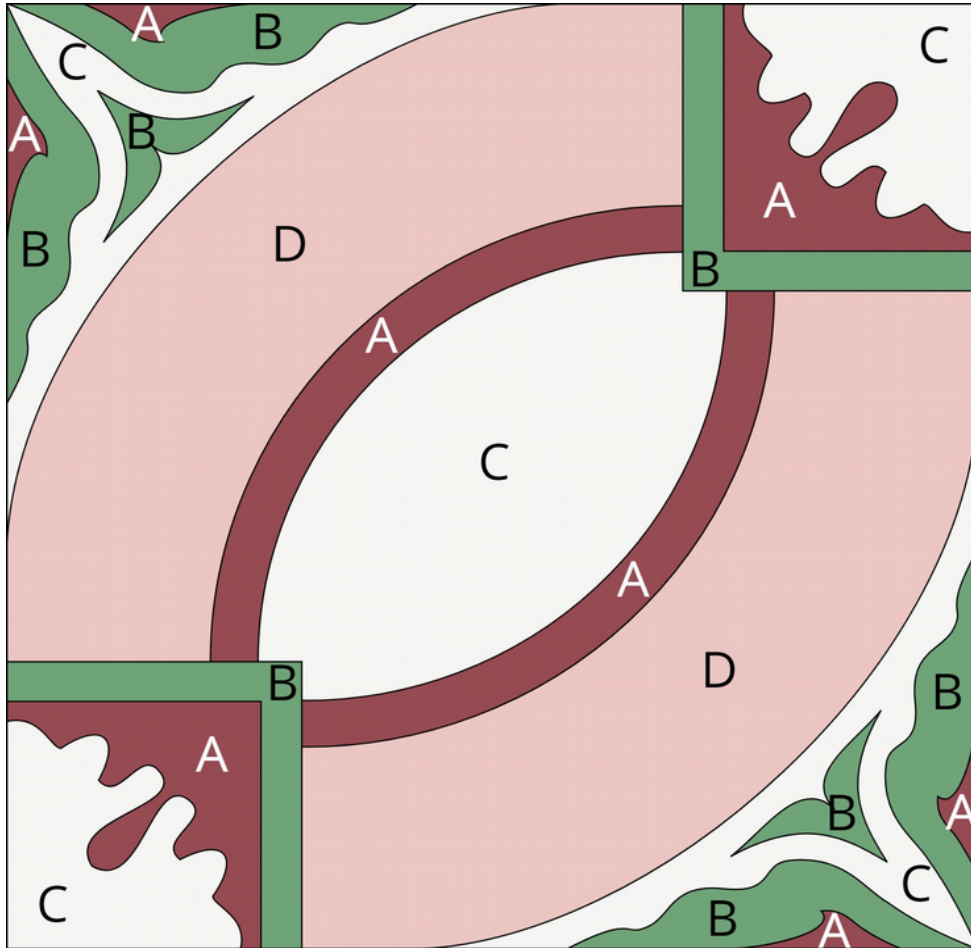

Villa Lagoon Tile

901 Commerce Drive, Unit 1-C
Gulf Shores, AL 36511 USA

www.villalagoontile.com

To Order:

1-251-968-3375

info@villalagoontile.com

Custom Cement Tile Color Map
Pattern: "Son Cubano Autentico"

Colors:

A Cranberry
SB-5034

B Monte Verde
SB-3005

C White
SB-1000

D Blush
SB-5012

8" Square Cement Tile (20 x 20 cm)

Hand crafted to order in your choice of colors.

Average Delivery Time (for USA): 10-14 Weeks

Call for custom quotes.

Standard Thickness, 5/8" (16mm)

Also available: 9.5mm, 12mm, and up.

This document is Copyright Villa Lagoon Tile, All Rights Reserved.

Unauthorized use of this document is prohibited.