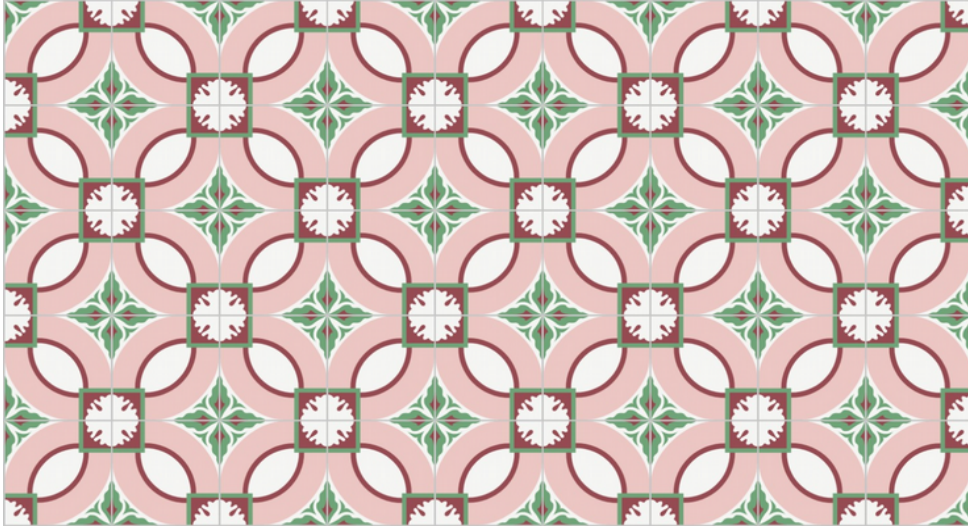

Villa Lagoon Tile

901 Commerce Drive, Unit 1-C
Gulf Shores, AL 36511 USA

www.villalagoontile.com

To Order:

1-251-968-3375

info@villalagoontile.com

Custom Cement Tile Layout
"Layout 6 - Square Standard"

Tiles:

Son Cubano