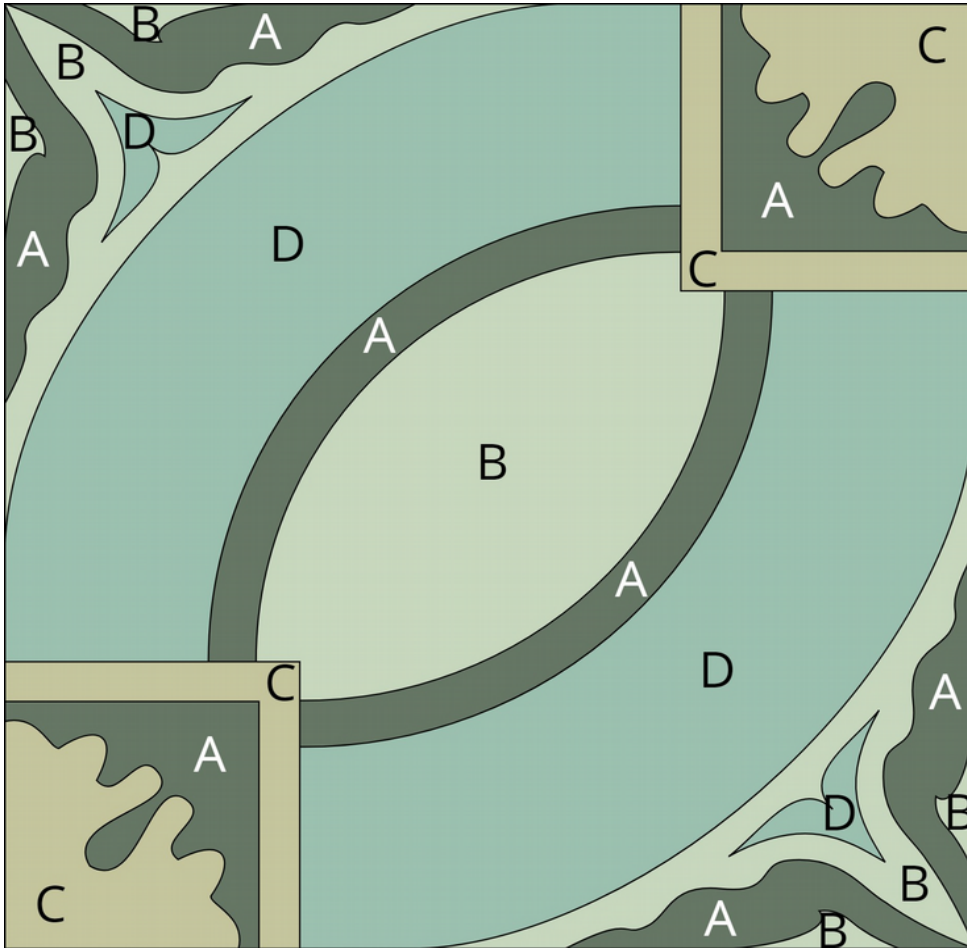

## Custom Cement Tile Color Map

Pattern: "Son Cubano C2"

## Colors:

- A** Dark Seaweed  
SB-3015
- B** Patina  
SB-3024
- C** Green Apple  
SB-3002
- D** Sea Glass  
SB-3006

8" Square Cement Tile (20 x 20 cm)

Hand crafted to order in your choice of colors.

Average Delivery Time (for USA): 10-14 Weeks

Call for custom quotes.

Standard Thickness, 5/8" (16mm)

Also available: 9.5mm, 12mm, and up.

Custom Cement Tile Layout  
"Layout 5 - Square Standard"

Tiles:

Son Cubano