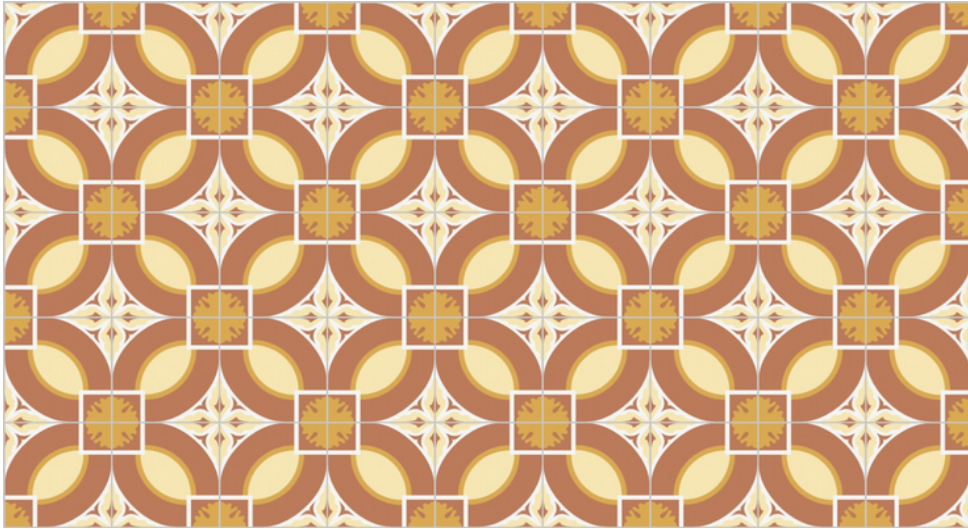

## Custom Cement Tile Color Map

Pattern: "Son Cubano C3"

Custom Cement Tile Layout  
"Layout 4 - Square Standard"

Tiles:

Son Cubano