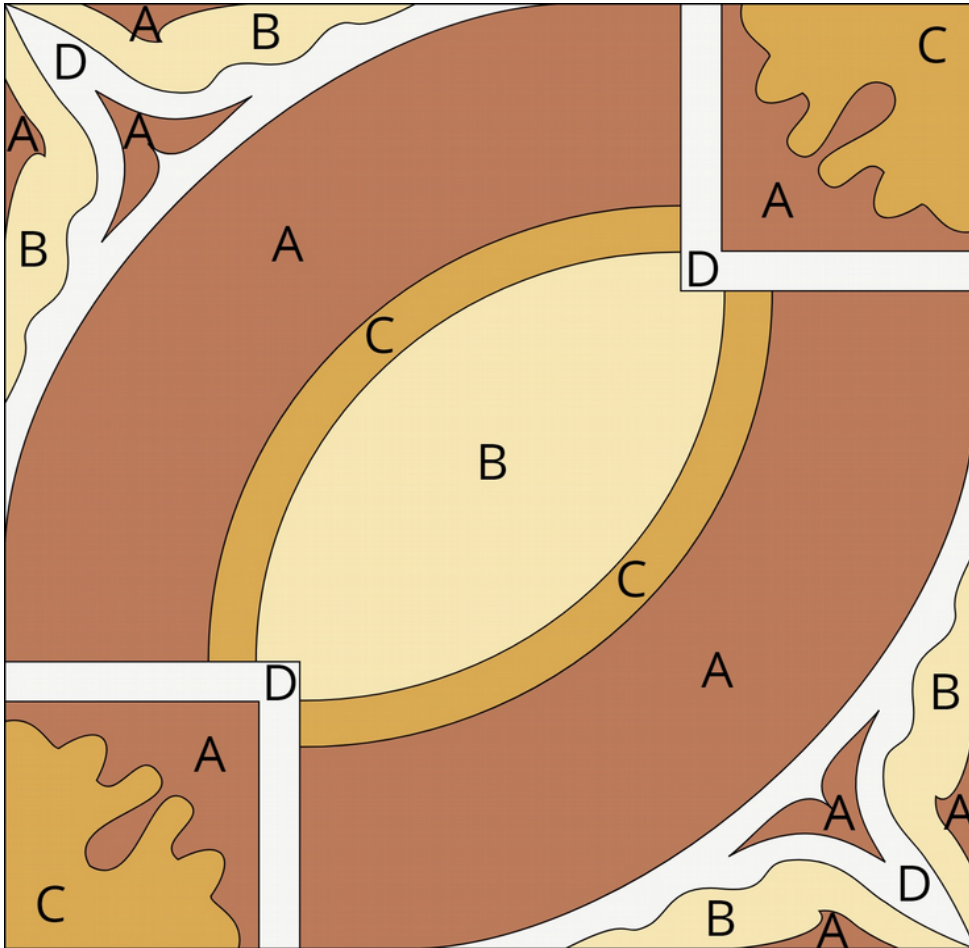

## Custom Cement Tile Color Map

Pattern: "Son Cubano C3"

## Colors:

- A** Terracotta  
SB-5015
- B** Straw  
SB-7004
- C** Maple Sugar  
SB-7010
- D** White  
SB-1000

8" Square Cement Tile (20 x 20 cm)

Hand crafted to order in your choice of colors.

Average Delivery Time (for USA): 10-14 Weeks

Call for custom quotes.

Standard Thickness, 5/8" (16mm)

Also available: 9.5mm, 12mm, and up.

This document is Copyright Villa Lagoon Tile, All Rights Reserved.

Unauthorized use of this document is prohibited.

Custom Cement Tile Layout  
"Layout 4 - Square Standard"

Tiles:

Son Cubano