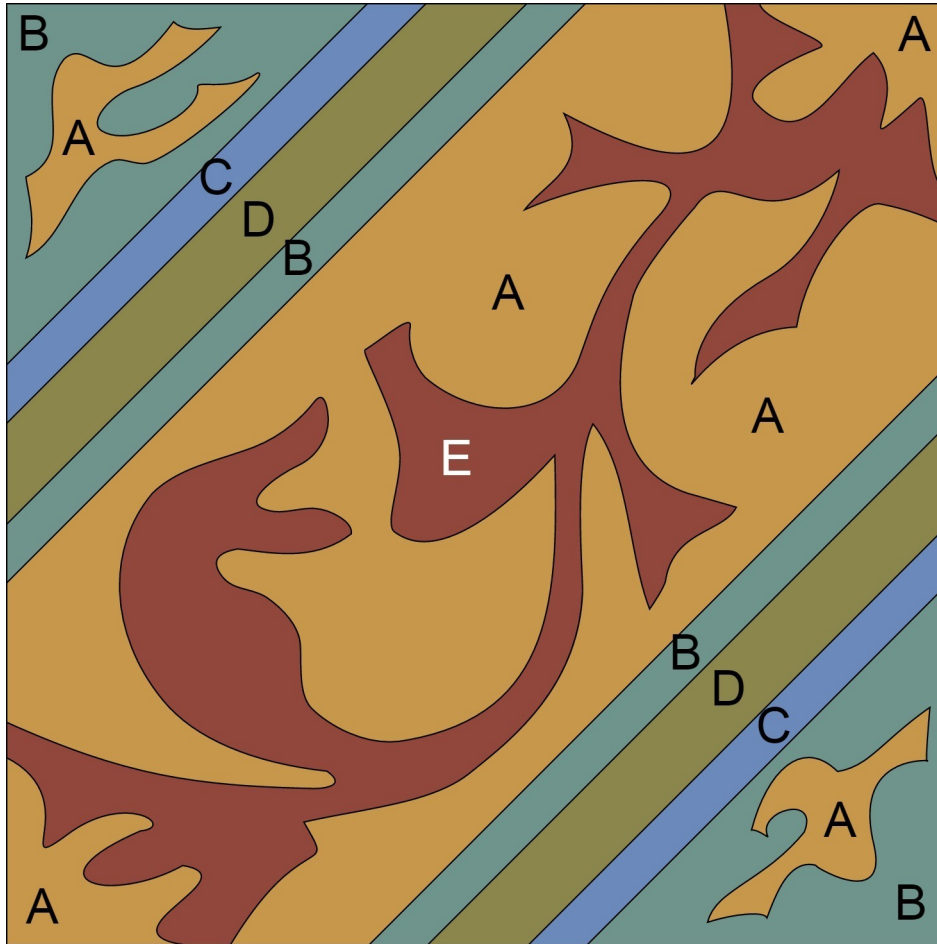

## Custom Cement Tile Color Map

Pattern: "Tango"

## Colors:

- A** Oro  
SB-7000
- B** Frosted Teal  
SB-3027
- C** Violeta  
SB-9000
- D** Picholine  
SB-3003
- E** Cranberry  
SB-7426u

8" Square Cement Tile (20 x 20 cm)

Hand crafted to order in your choice of colors.

Average Delivery Time (for USA): 10-14 Weeks

Call for custom quotes.

Standard Thickness, 5/8" (16mm)

Also available: 9.5mm, 12mm, and up.

This document is Copyright Villa Lagoon Tile, All Rights Reserved.

## Custom Cement Tile Layout "Layout 1 - Square Standard"