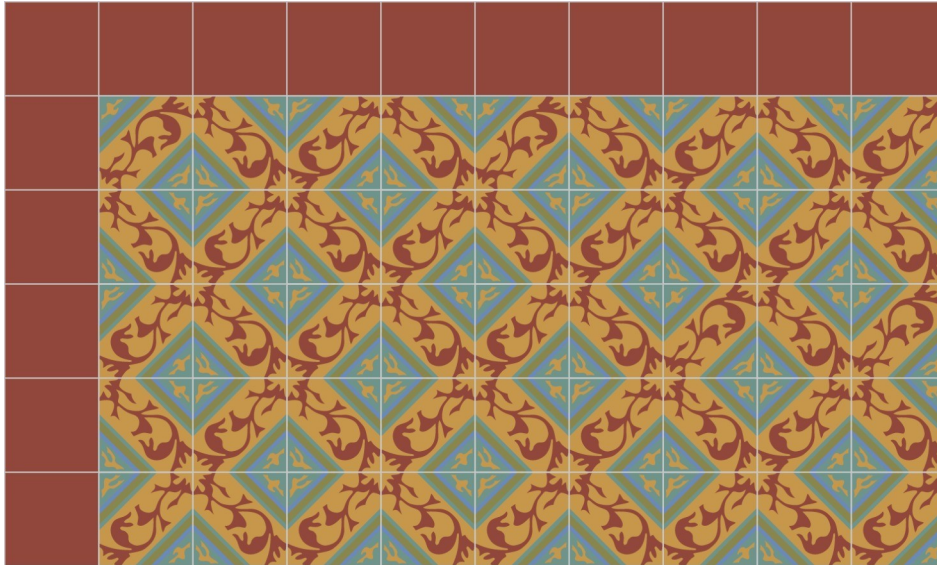

## Custom Cement Tile Color Map

Pattern: "Tango"

## Custom Cement Tile Layout "Layout 1 - Square Standard"