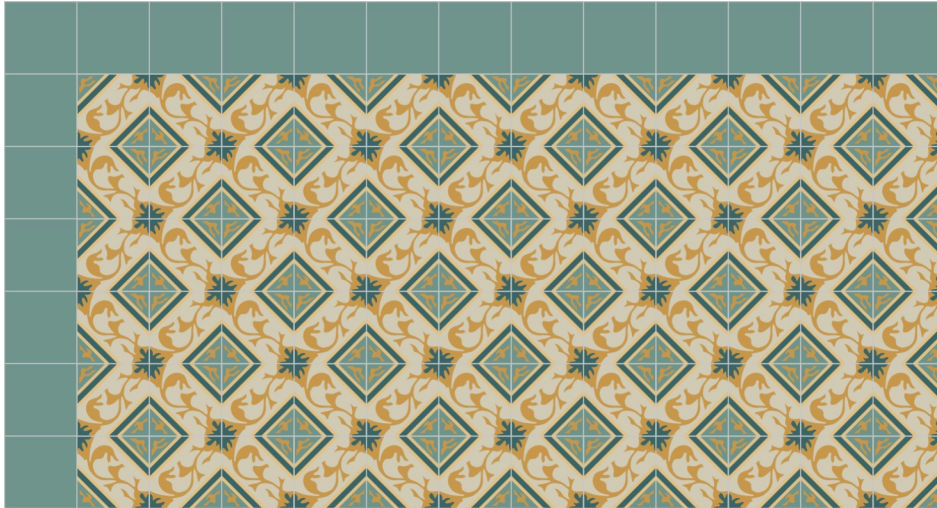

Colors:

- A** Nile Blue
SB-4049
- B** Straw
SB-7004
- C** Oro
SB-7000
- D** Frosted Teal
SB-3027
- E** Seashell White
SB-1006

8" Square Cement Tile (20 x 20 cm)

Hand crafted to order in your choice of colors.

To Order:

1-251-968-3375

info@villalagoontile.com

Custom Cement Tile Layout "Layout 1 - Square Standard"

Tiles:

Tango

Solid Frosted Teal
SB-3027