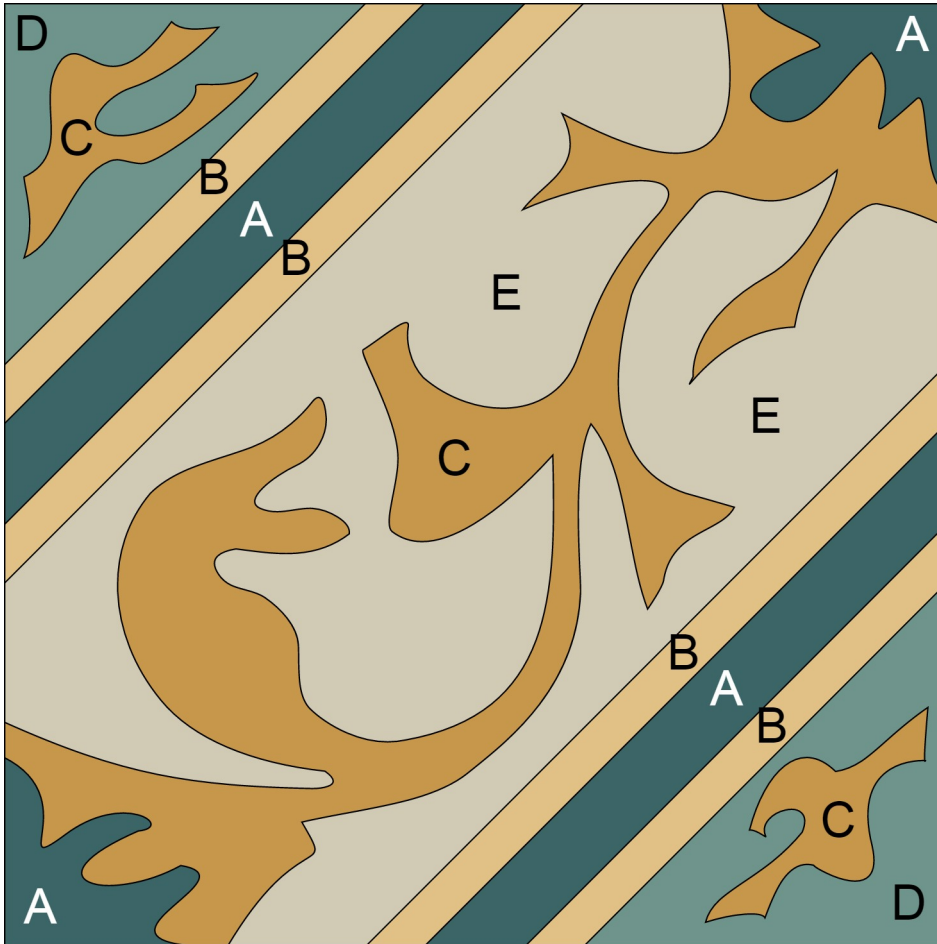

Villa Lagoon Tile

901 Commerce Drive, Unit 1-C
Gulf Shores, AL 36511 USA

www.villalagoontile.com

To Order:

1-251-968-3375

info@villalagoontile.com

Custom Cement Tile Color Map

Pattern: "Tango"

Colors:

- A** Nile Blue
SB-4049
- B** Straw
SB-7004
- C** Oro
SB-7000
- D** Frosted Teal
SB-3027
- E** Seashell White
SB-1006

8" Square Cement Tile (20 x 20 cm)

Hand crafted to order in your choice of colors.

Average Delivery Time (for USA): 10-14 Weeks

Call for custom quotes.

Standard Thickness, 5/8" (16mm)

Also available: 9.5mm, 12mm, and up.

This document is Copyright Villa Lagoon Tile, All Rights Reserved.