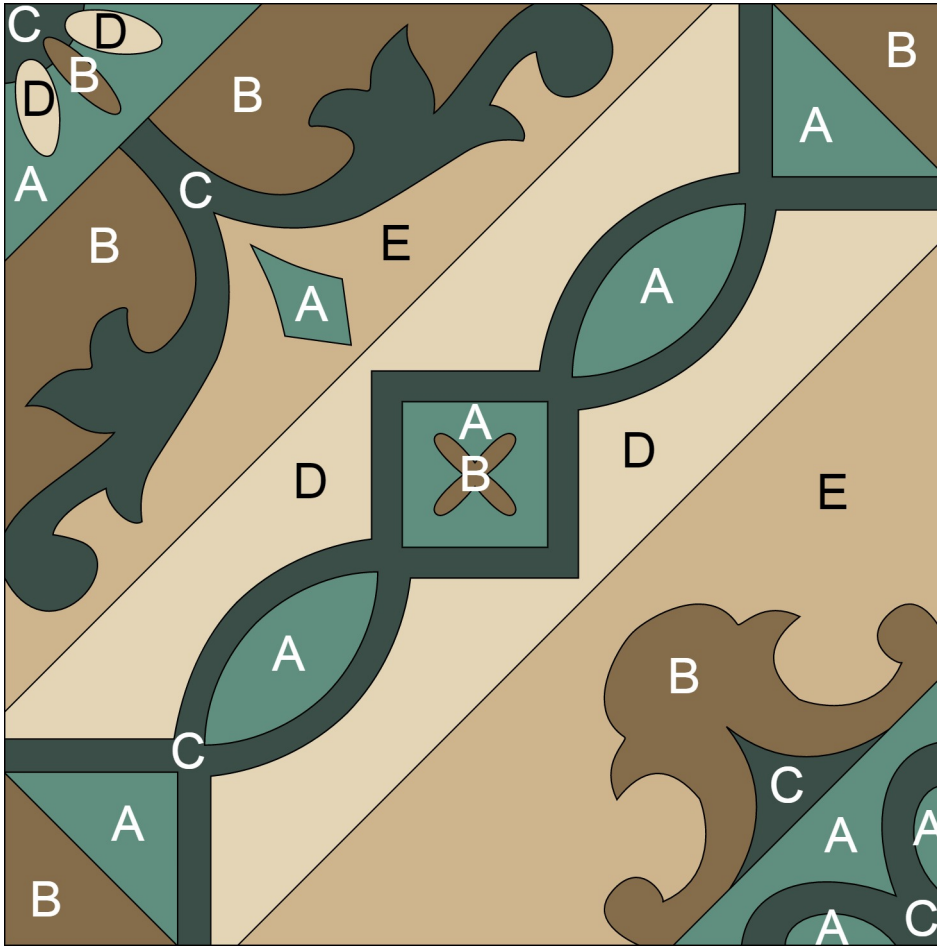

## Custom Cement Tile Color Map

Pattern: "Timba"

Colors:

- A** Jade  
SB-3030
- B** Woodsy Brown  
SB-6004
- C** Ponderosa  
SB-3014
- D** Whipped Cream  
SB-1010
- E** Camel  
SB-7014

8" Square Cement Tile (20 x 20 cm)

Hand crafted to order in your choice of colors.

Average Delivery Time (for USA): 10-14 Weeks

Call for custom quotes.

Standard Thickness, 5/8" (16mm)

Also available: 9.5mm, 12mm, and up.

This document is Copyright Villa Lagoon Tile, All Rights Reserved.

## Custom Cement Tile Color Map

Pattern: "Marinas Border Corner"

Colors:

Jade  
SB-3030

Woodsy Brown  
SB-6004

Camel  
SB-7014

Ponderosa  
SB-3014

Whipped Cream  
SB-1010

## Custom Cement Tile Layout "Layout 1 - Square Standard"