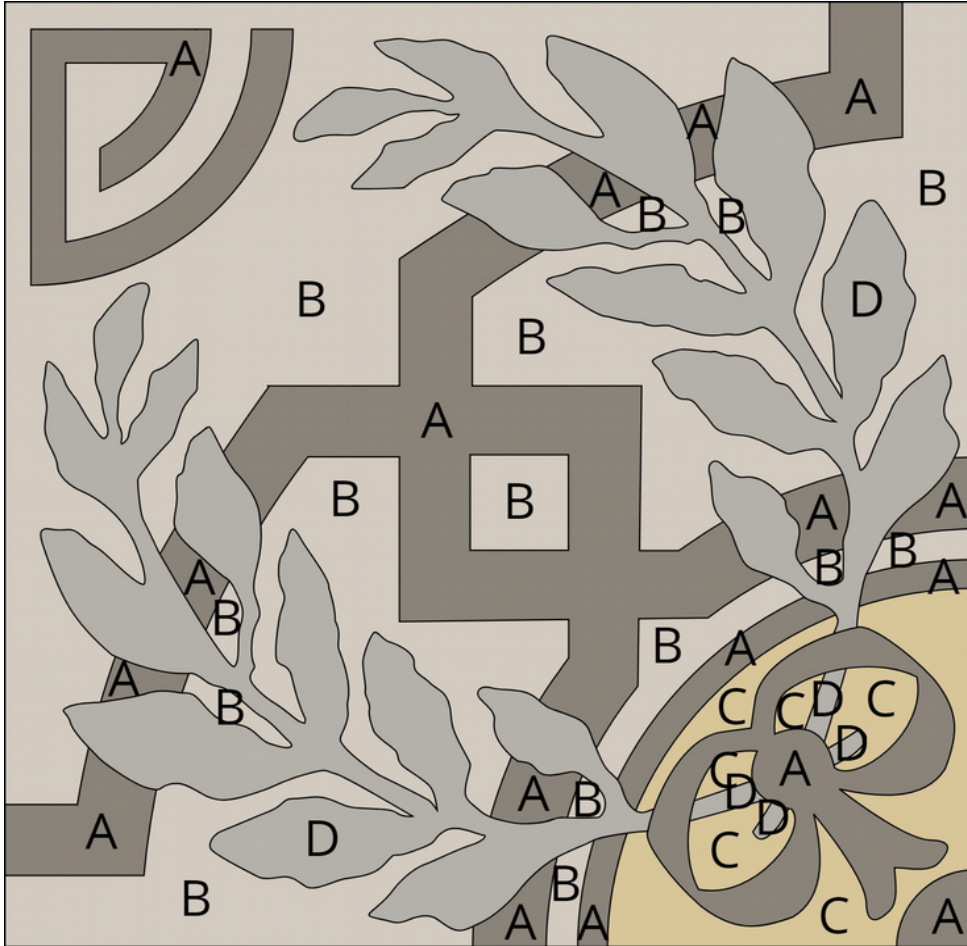

Villa Lagoon Tile

901 Commerce Drive, Unit 1-C
Gulf Shores, AL 36511 USA

www.villalagoontile.com

To Order:

1-251-968-3375

info@villalagoontile.com

Custom Cement Tile Color Map

Pattern: "Zarzuela Autentico"

Colors:

- A** Earthen Gray
SB-2016
- B** Dune
SB-1004
- C** Camel
SB-7014
- D** Heron Gray
SB-2007

8" Square Cement Tile (20 x 20 cm)

Hand crafted to order in your choice of colors.

Average Delivery Time (for USA): 10-14 Weeks

Call for custom quotes.

Standard Thickness, 5/8" (16mm)

Also available: 9.5mm, 12mm, and up.

Villa Lagoon Tile

901 Commerce Drive, Unit 1-C
Gulf Shores, AL 36511 USA

www.villalagoontile.com

To Order:

1-251-968-3375

info@villalagoontile.com

Custom Cement Tile Layout
"Layout 3 - Square Standard"

Tiles:

Zarzuela