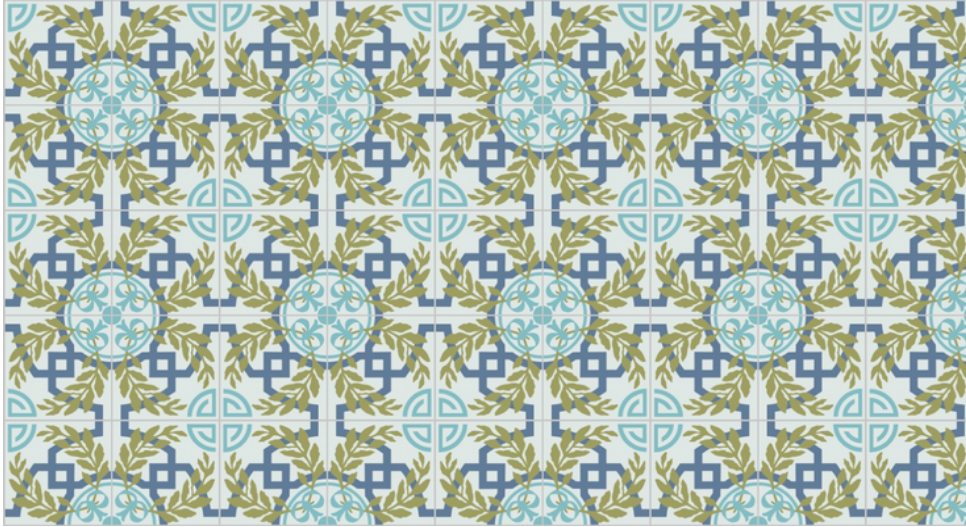

Villa Lagoon Tile

901 Commerce Drive, Unit 1-C
Gulf Shores, AL 36511 USA

www.villalagoontile.com

To Order:

1-251-968-3375

info@villalagoontile.com

Custom Cement Tile Layout
"Layout 2 - Square Standard"

Tiles:

Zarzuela