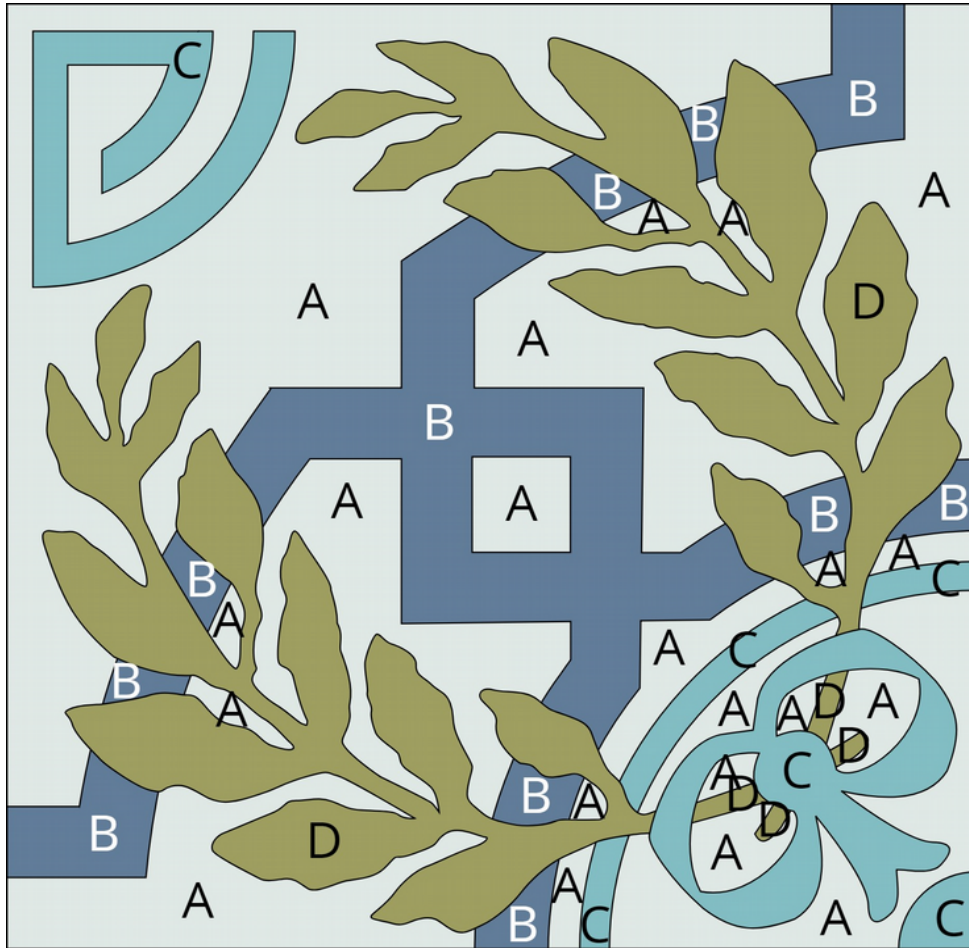

Villa Lagoon Tile

901 Commerce Drive, Unit 1-C
Gulf Shores, AL 36511 USA

www.villalagoontile.com

To Order:

1-251-968-3375

info@villalagoontile.com

Custom Cement Tile Color Map

Pattern: "Zarzuela C-2"

Colors:

A Atmosphere
SB-4000

B Washed Denim
SB-4011

C Bimini
SB-4020

D Picholine
SB-3003

8" Square Cement Tile (20 x 20 cm)

Hand crafted to order in your choice of colors.

Average Delivery Time (for USA): 10-14 Weeks

Call for custom quotes.

Standard Thickness, 5/8" (16mm)

Also available: 9.5mm, 12mm, and up.

This document is Copyright Villa Lagoon Tile, All Rights Reserved.

Unauthorized use of this document is prohibited.