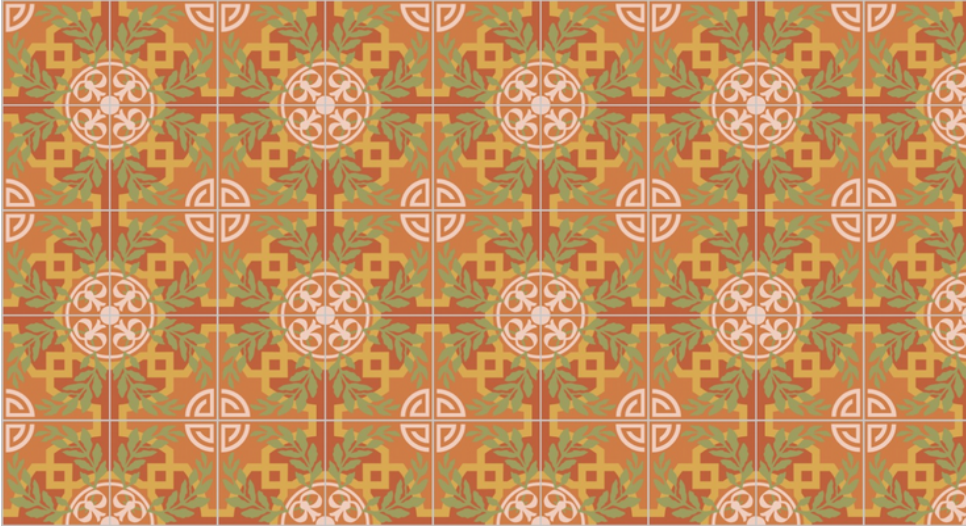

Villa Lagoon Tile

901 Commerce Drive, Unit 1-C
Gulf Shores, AL 36511 USA

www.villalagoontile.com
To Order:
1-251-968-3375
info@villalagoontile.com

Custom Cement Tile Layout
"Layout 1 - Square Standard"

Tiles:

Zarzuela