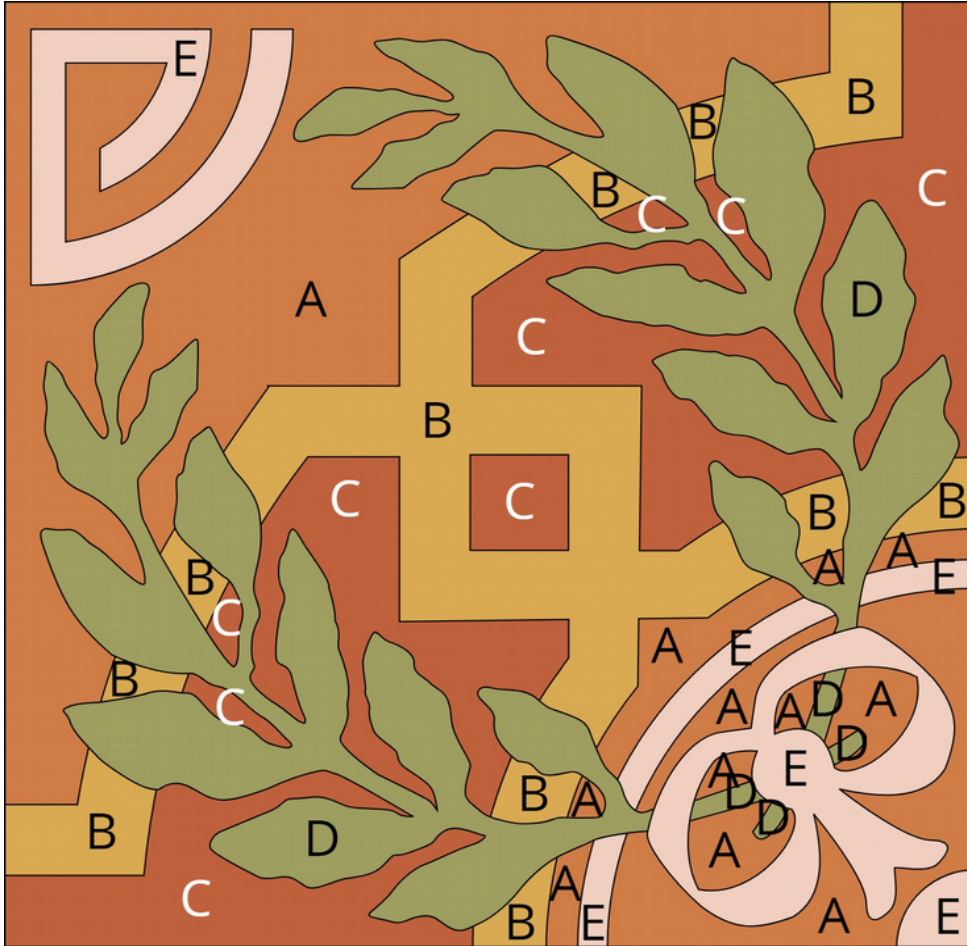

## Custom Cement Tile Color Map

Pattern: "Zarzuela C-3"

Colors:

- A** Smoked Pumpkin  
SB-5006
- B** Maple Sugar  
SB-7010
- C** Henna  
SB-5004
- D** Picholine  
SB-3003
- E** Smoky Coral  
SB-5005

8" Square Cement Tile (20 x 20 cm)

Hand crafted to order in your choice of colors.

Average Delivery Time (for USA): 10-14 Weeks

Call for custom quotes.

Standard Thickness, 5/8" (16mm)

Also available: 9.5mm, 12mm, and up.

Custom Cement Tile Layout  
"Layout 1 - Square Standard"

Tiles:

Zarzuela